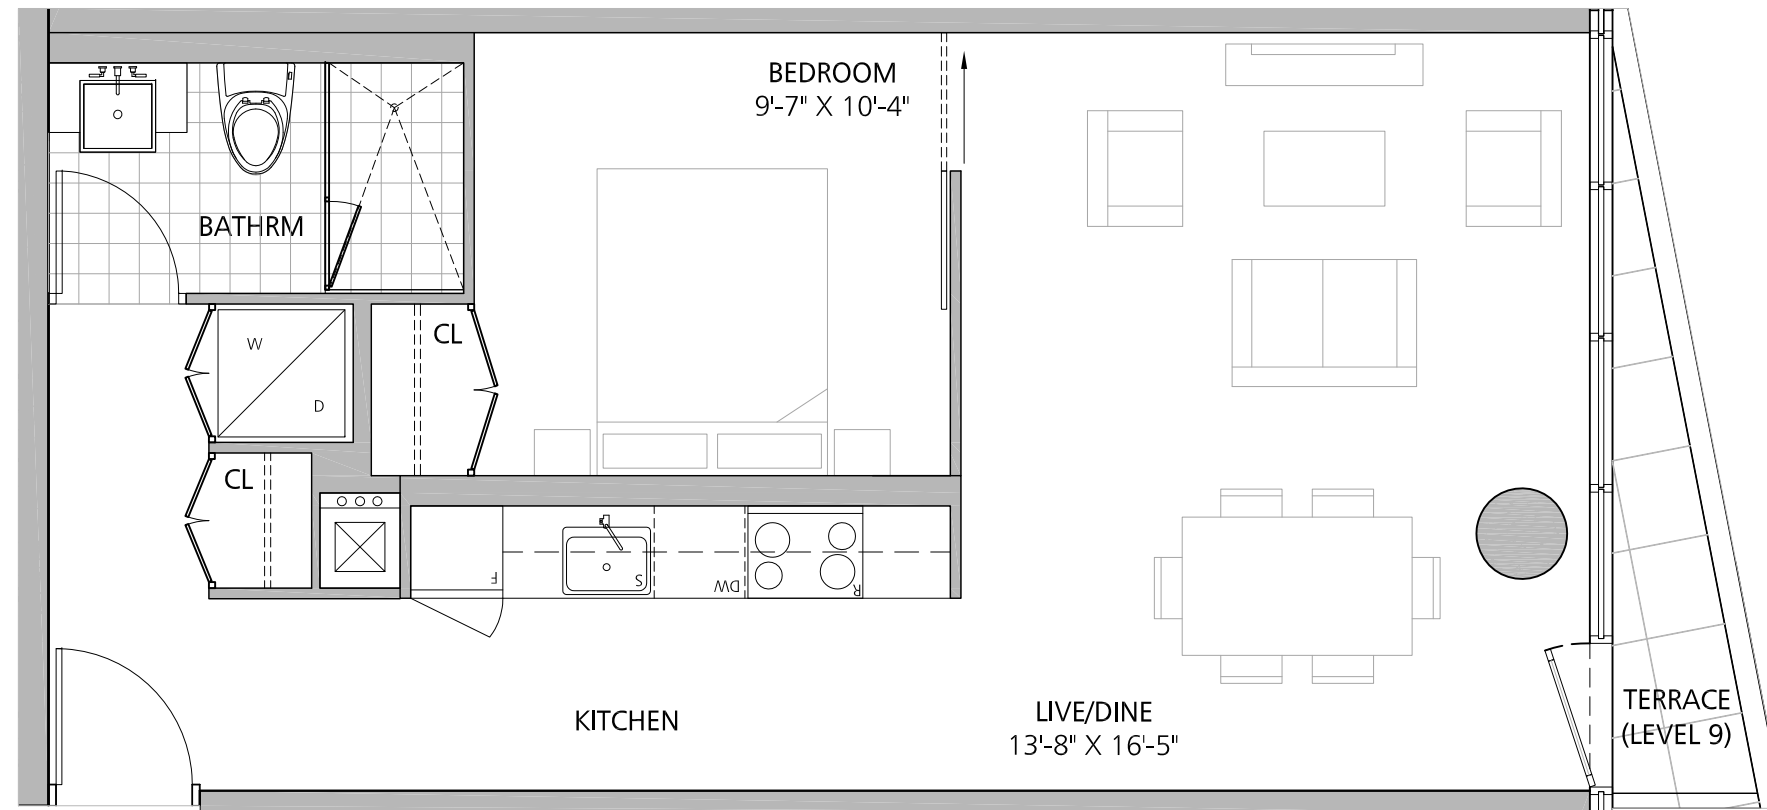

193 SQ.FT.

BALCONY SPACE

51 SQ.FT.

12 DEGREES

KEYPLAN

UNITS 905, 1005

1 BEDROOM

LIVING SPACE
587 SQ.FT.

12 DEGREES

KEYPLAN

UNITS 906, 1006

1 BEDROOM

LIVING SPACE

588 SQ.FT.

TERRACE SPACE

35 SQ.FT.