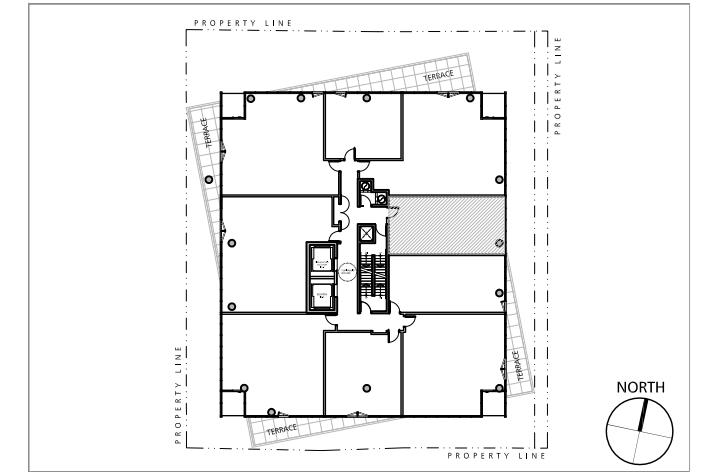

12 DEGREES

KEYPLAN

UNITS 905, 1005

1 BEDROOM

LIVING SPACE
587 SQ.FT.