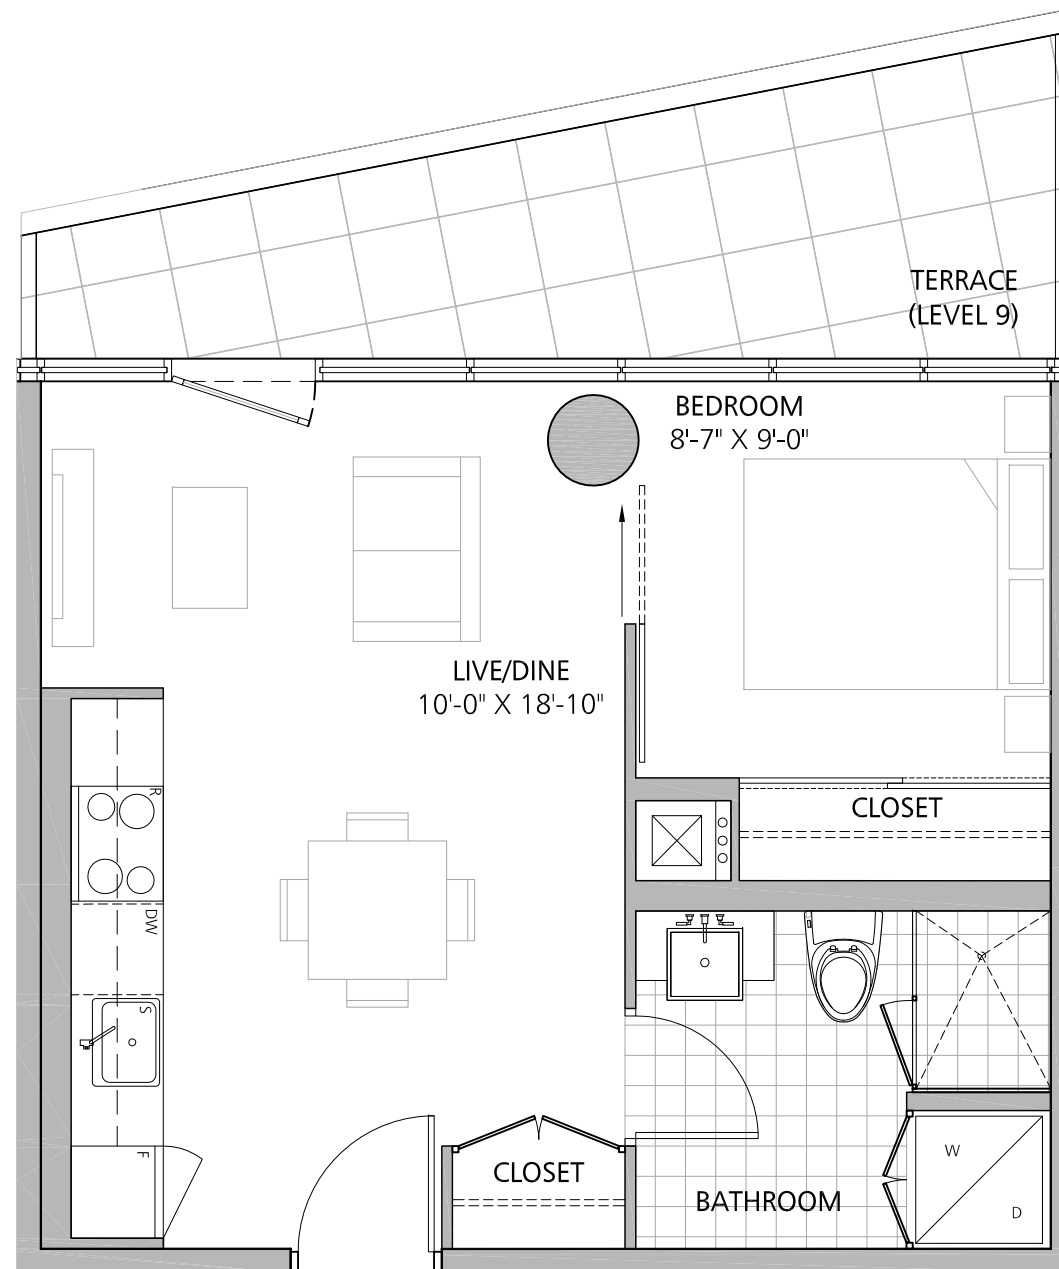

KEYPLAN

UNITS 901, 1001

2 BEDROOM

LIVING SPACE

989 SQ.FT.

TERRACE SPACE

61 SQ.FT.

12 DEGREES

KEYPLAN

UNITS 902, 1002

2 BEDROOM

LIVING SPACE

906 SQ.FT.

TERRACE SPACE

223 SQ.FT.

BALCONY SPACE

51 SQ.FT.

12 DEGREES

KEYPLAN

UNITS 903,1003

1 BEDROOM

LIVING SPACE

441 SQ.FT.

EXTERIOR SPACE