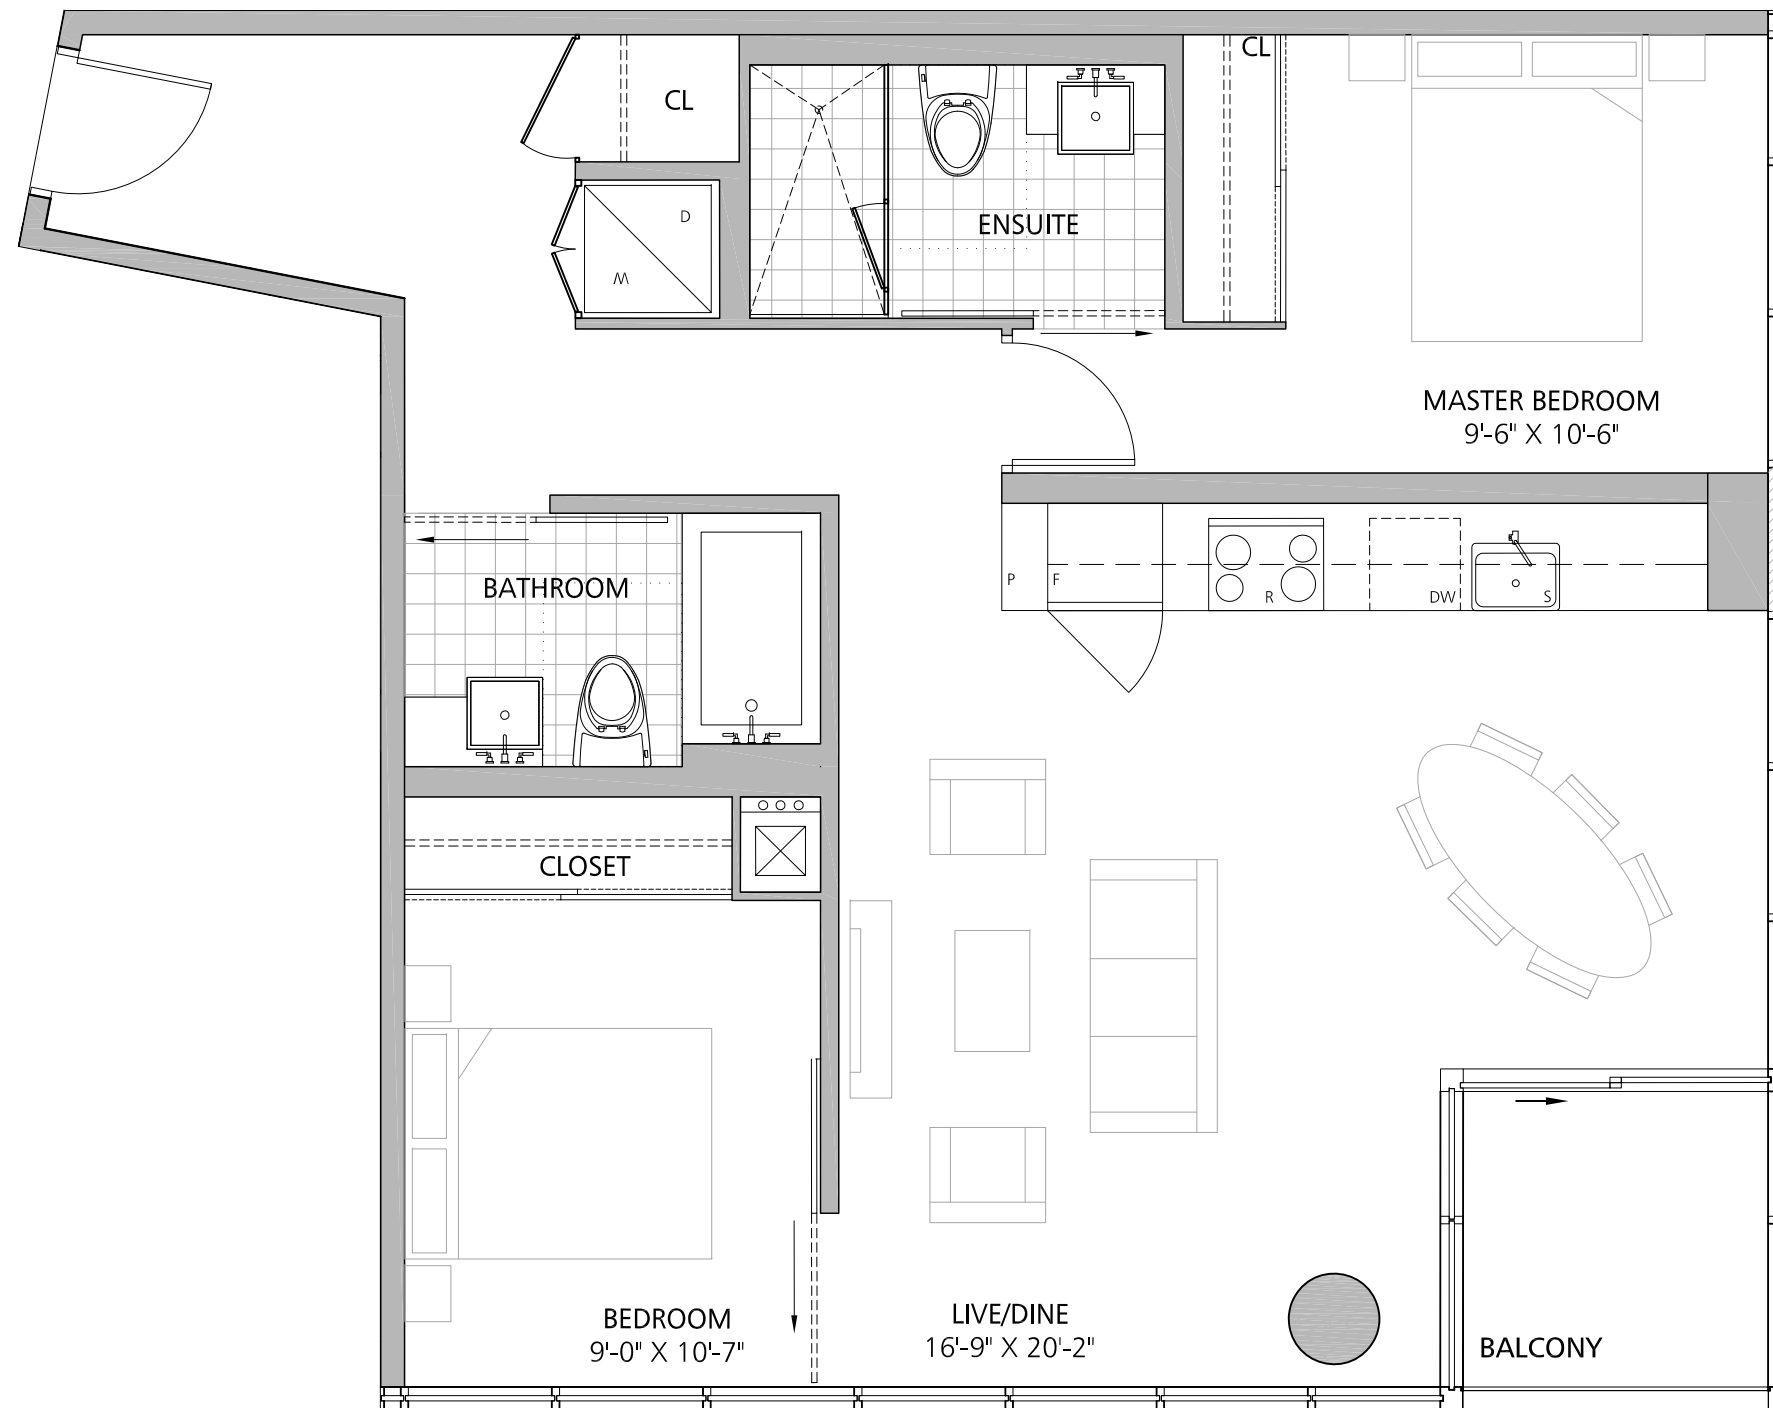

12 DEGREES

KEYPLAN

UNITS 606, 706, 806

1 BEDROOM

LIVING SPACE
553 SQ.FT.

12 DEGREES

KEYPLAN

UNITS 607, 707, 807

2 BEDROOM

LIVING SPACE

906 SQ.FT.

BALCONY SPACE

49 SQ.FT.

12 DEGREES

KEYPLAN

UNITS 608, 708, 808

1 BEDROOM

LIVING SPACE
567 SQ.FT.

12 DEGREES

KEYPLAN

UNITS 609, 709, 809

2 BEDROOM

LIVING SPACE

884 SQ.FT.