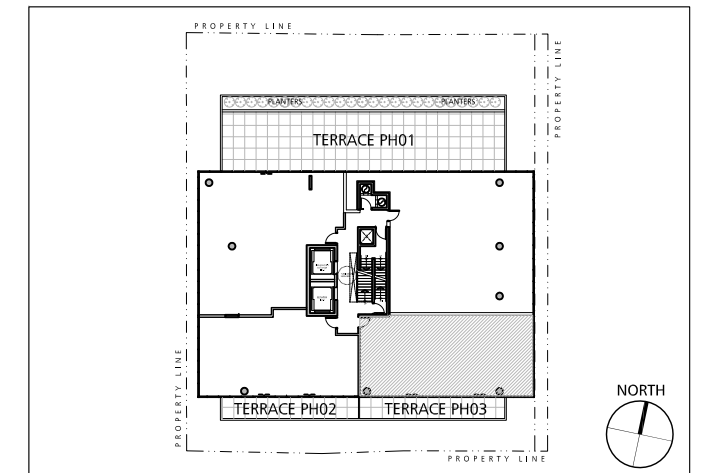

PENTHOUSE 01

2 BEDROOM+DEN

*** FAMILY SIZED UNIT**

LIVING SPACE

1,560 SQ.FT.

TERRACE SPACE

1,815 SQ.FT.

12 DEGREES