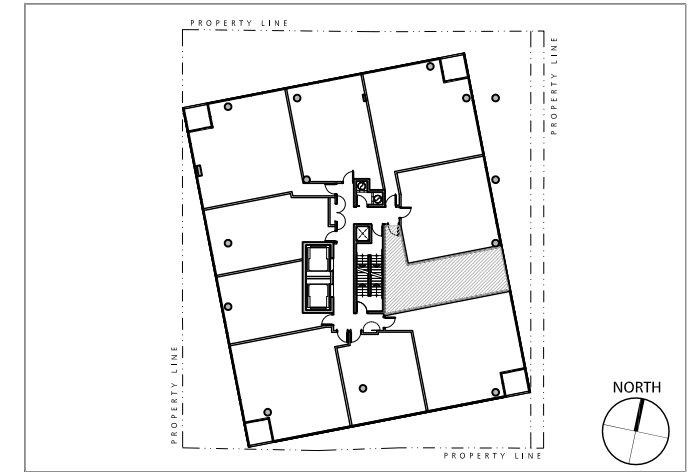

12 DEGREES

KEYPLAN

UNITS 606, 706, 806

1 BEDROOM

LIVING SPACE
553 SQ.FT.

12 DEGREES

KEYPLAN

UNITS 607, 707, 807