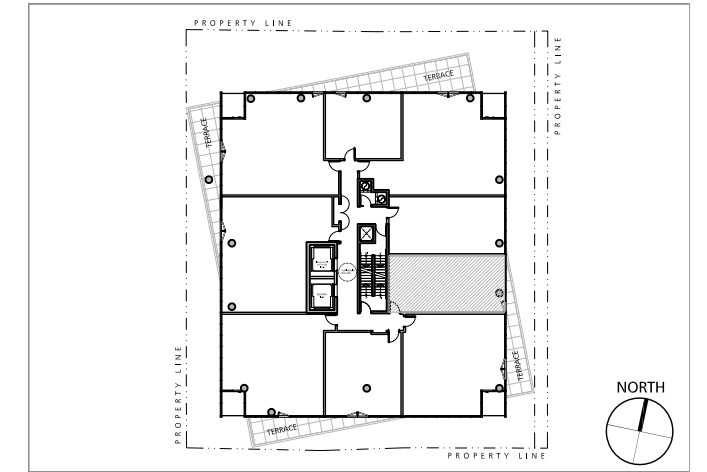

193 SQ.FT.

BALCONY SPACE

51 SQ.FT.

12 DEGREES

KEYPLAN

UNITS 905, 1005

1 BEDROOM

LIVING SPACE
587 SQ.FT.

12 DEGREES

KEYPLAN

UNITS 906, 1006

1 BEDROOM

LIVING SPACE

588 SQ.FT.

TERRACE SPACE

35 SQ.FT.