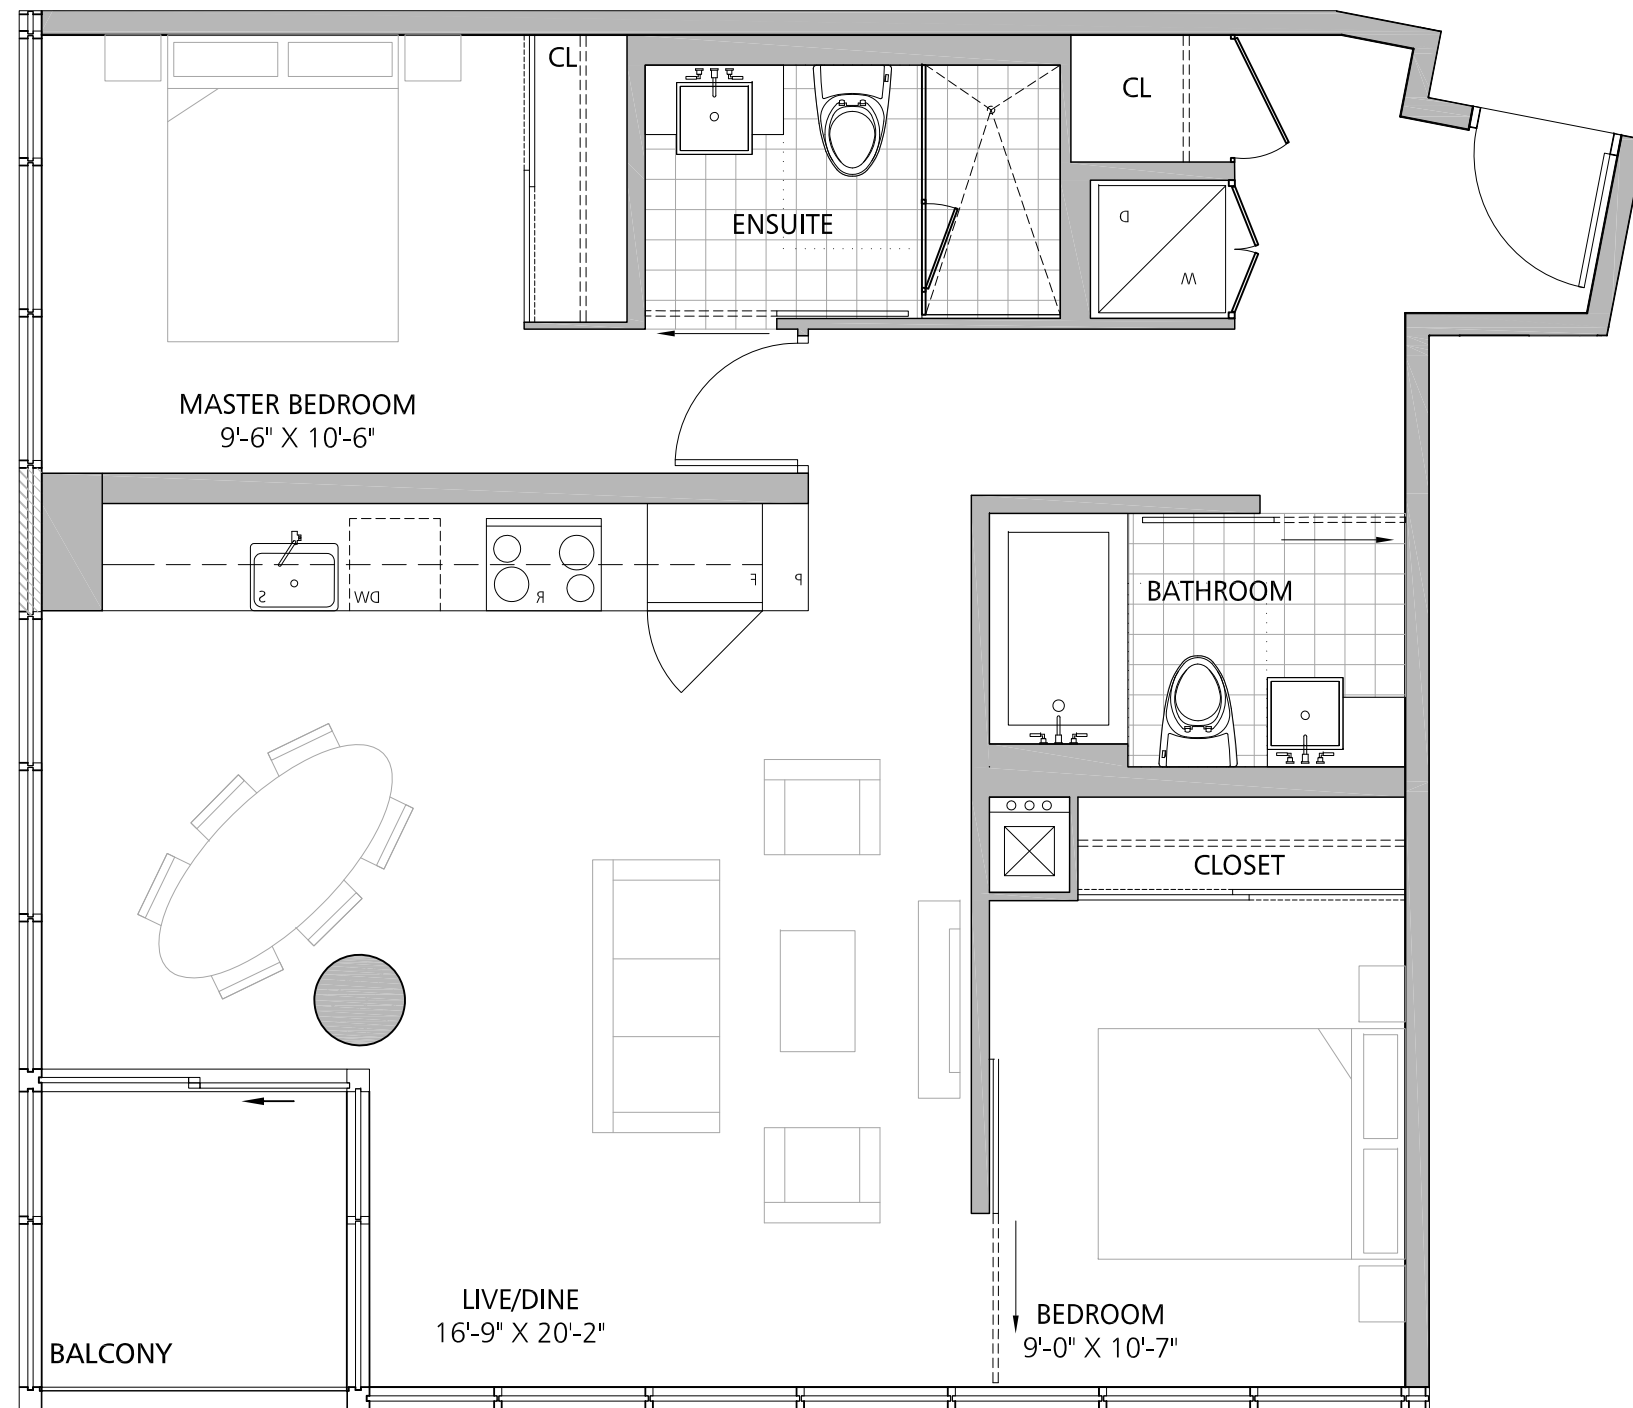

12 DEGREES

KEYPLAN

UNITS 606, 706, 806

1 BEDROOM

LIVING SPACE
553 SQ.FT.

12 DEGREES

KEYPLAN

UNITS 607, 707, 807

2 BEDROOM

LIVING SPACE

906 SQ.FT.

BALCONY SPACE

49 SQ.FT.

12 DEGREES

KEYPLAN

UNITS 608, 708, 808

1 BEDROOM

LIVING SPACE
567 SQ.FT.

12 DEGREES

KEYPLAN

UNITS 609, 709, 809

2 BEDROOM

LIVING SPACE

884 SQ.FT.

KEYPLAN

UNITS 901, 1001

2 BEDROOM

LIVING SPACE

989 SQ.FT.

TERRACE SPACE

61 SQ.FT.

12 DEGREES