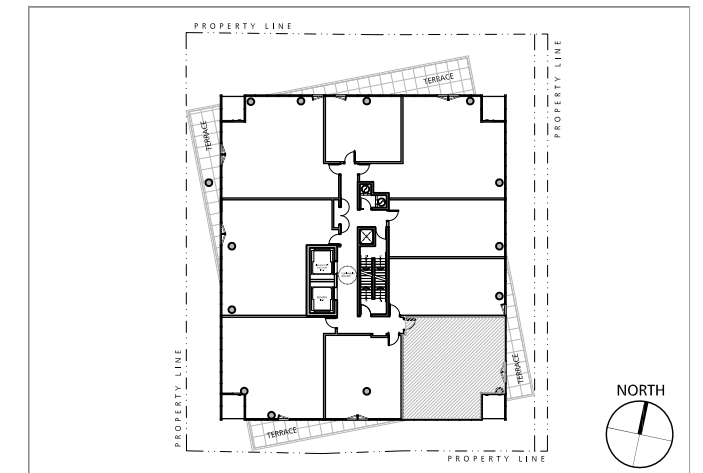

12 DEGREES

KEYPLAN

UNITS 907, 1007

2 BEDROOM

LIVING SPACE
854 SQ.FT.

TERRACE SPACE
142 SQ.FT.

BALCONY SPACE
51 SQ.FT.