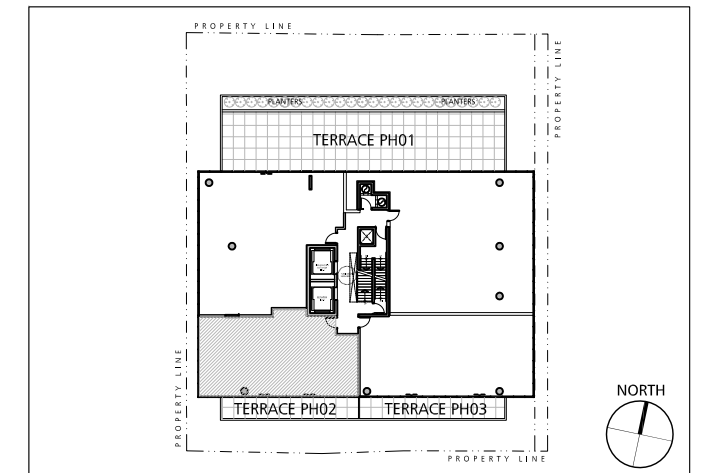

KEYPLAN

PENTHOUSE 02

2 BEDROOM

LIVING SPACE

1,246 SQ.FT.

TERRACE SPACE

265 SQ.FT.

12 DEGREES