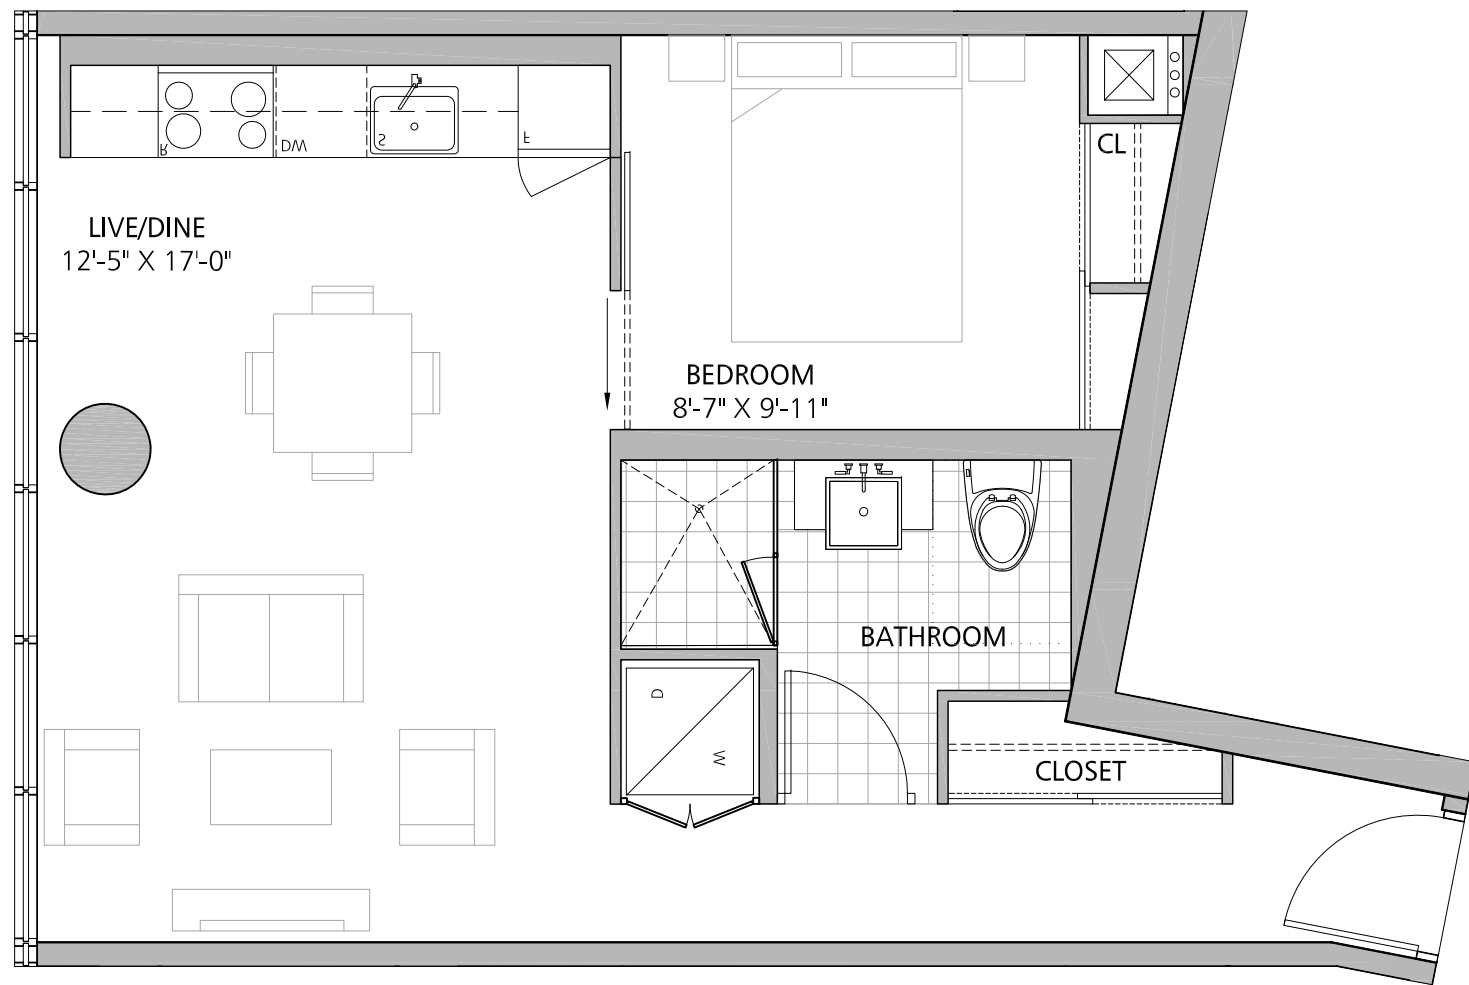

1 BEDROOM

LIVING SPACE
567 SQ.FT.

12 DEGREES

KEYPLAN

UNITS 609, 709, 809

2 BEDROOM

LIVING SPACE

884 SQ.FT.

BALCONY SPACE

49 SQ.FT.

12 DEGREES

KEYPLAN

UNITS 610, 710, 810

1 BEDROOM

LIVING SPACE
540 SQ.FT.

12 DEGREES

KEYPLAN

UNITS 901, 1001

2 BEDROOM

LIVING SPACE

989 SQ.FT.

TERRACE SPACE

61 SQ.FT.

12 DEGREES

KEYPLAN

UNITS 902, 1002

2 BEDROOM

LIVING SPACE

906 SQ.FT.

TERRACE SPACE

223 SQ.FT.

BALCONY SPACE