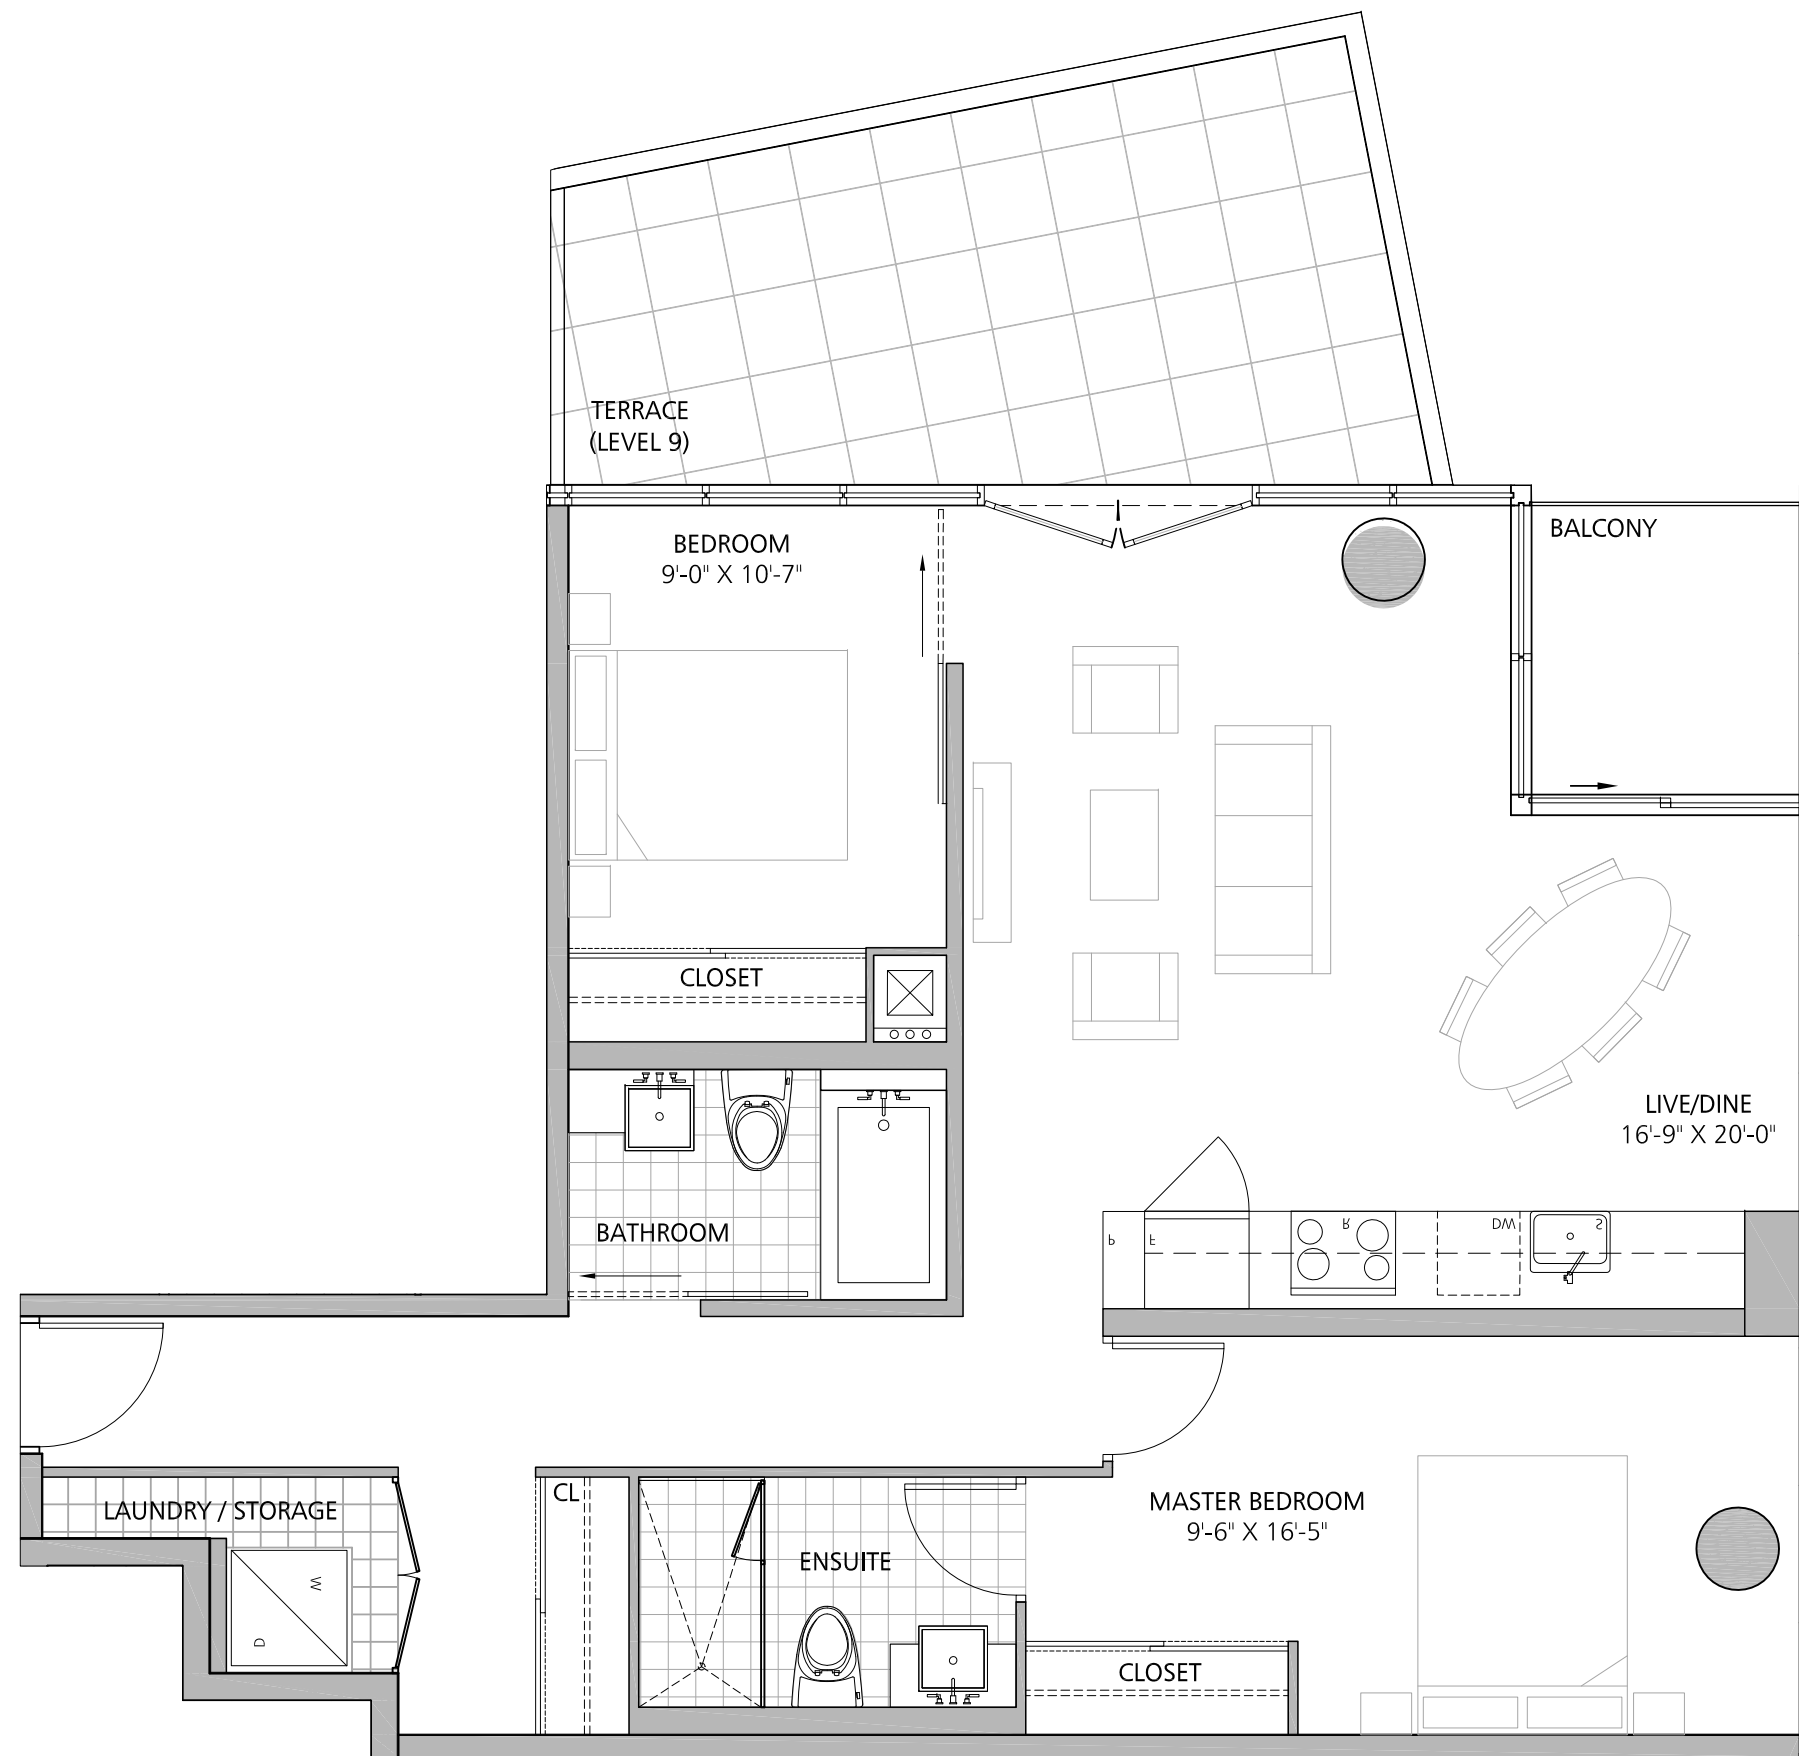

12 DEGREES

UNITS 904, 1004

2 BEDROOM

LIVING SPACE

973 SQ.FT.

TERRACE SPACE

193 SQ.FT.

BALCONY SPACE

51 SQ.FT.