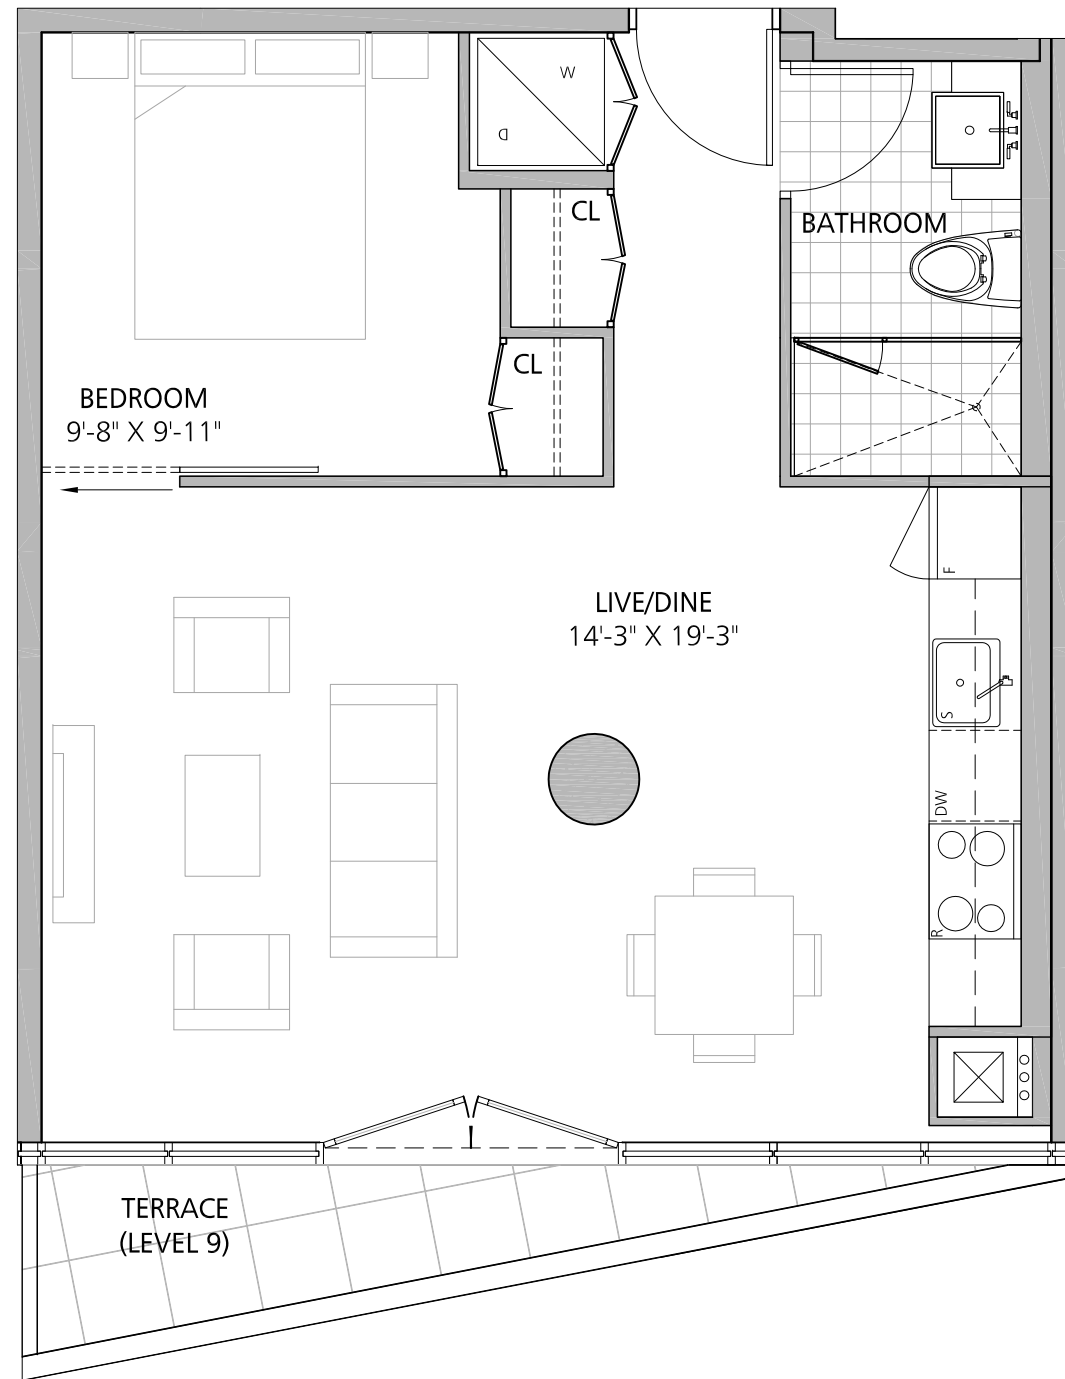

12 DEGREES

KEYPLAN

UNITS 906, 1006

1 BEDROOM

LIVING SPACE

588 SQ.FT.

TERRACE SPACE

35 SQ.FT.

12 DEGREES

KEYPLAN

UNITS 907, 1007

2 BEDROOM

LIVING SPACE
854 SQ.FT.

TERRACE SPACE
142 SQ.FT.

BALCONY SPACE
51 SQ.FT.

12 DEGREES

KEYPLAN

UNITS 908, 1008

1 BEDROOM

LIVING SPACE

560 SQ.FT.

TERRACE SPACE

56 SQ.FT.

12 DEGREES

KEYPLAN

UNITS 909, 1009

2 BEDROOM

LIVING SPACE
883 SQ.FT.

TERRACE SPACE
147 SQ.FT.

BALCONY SPACE
51 SQ.FT.

12 DEGREES

KEYPLAN