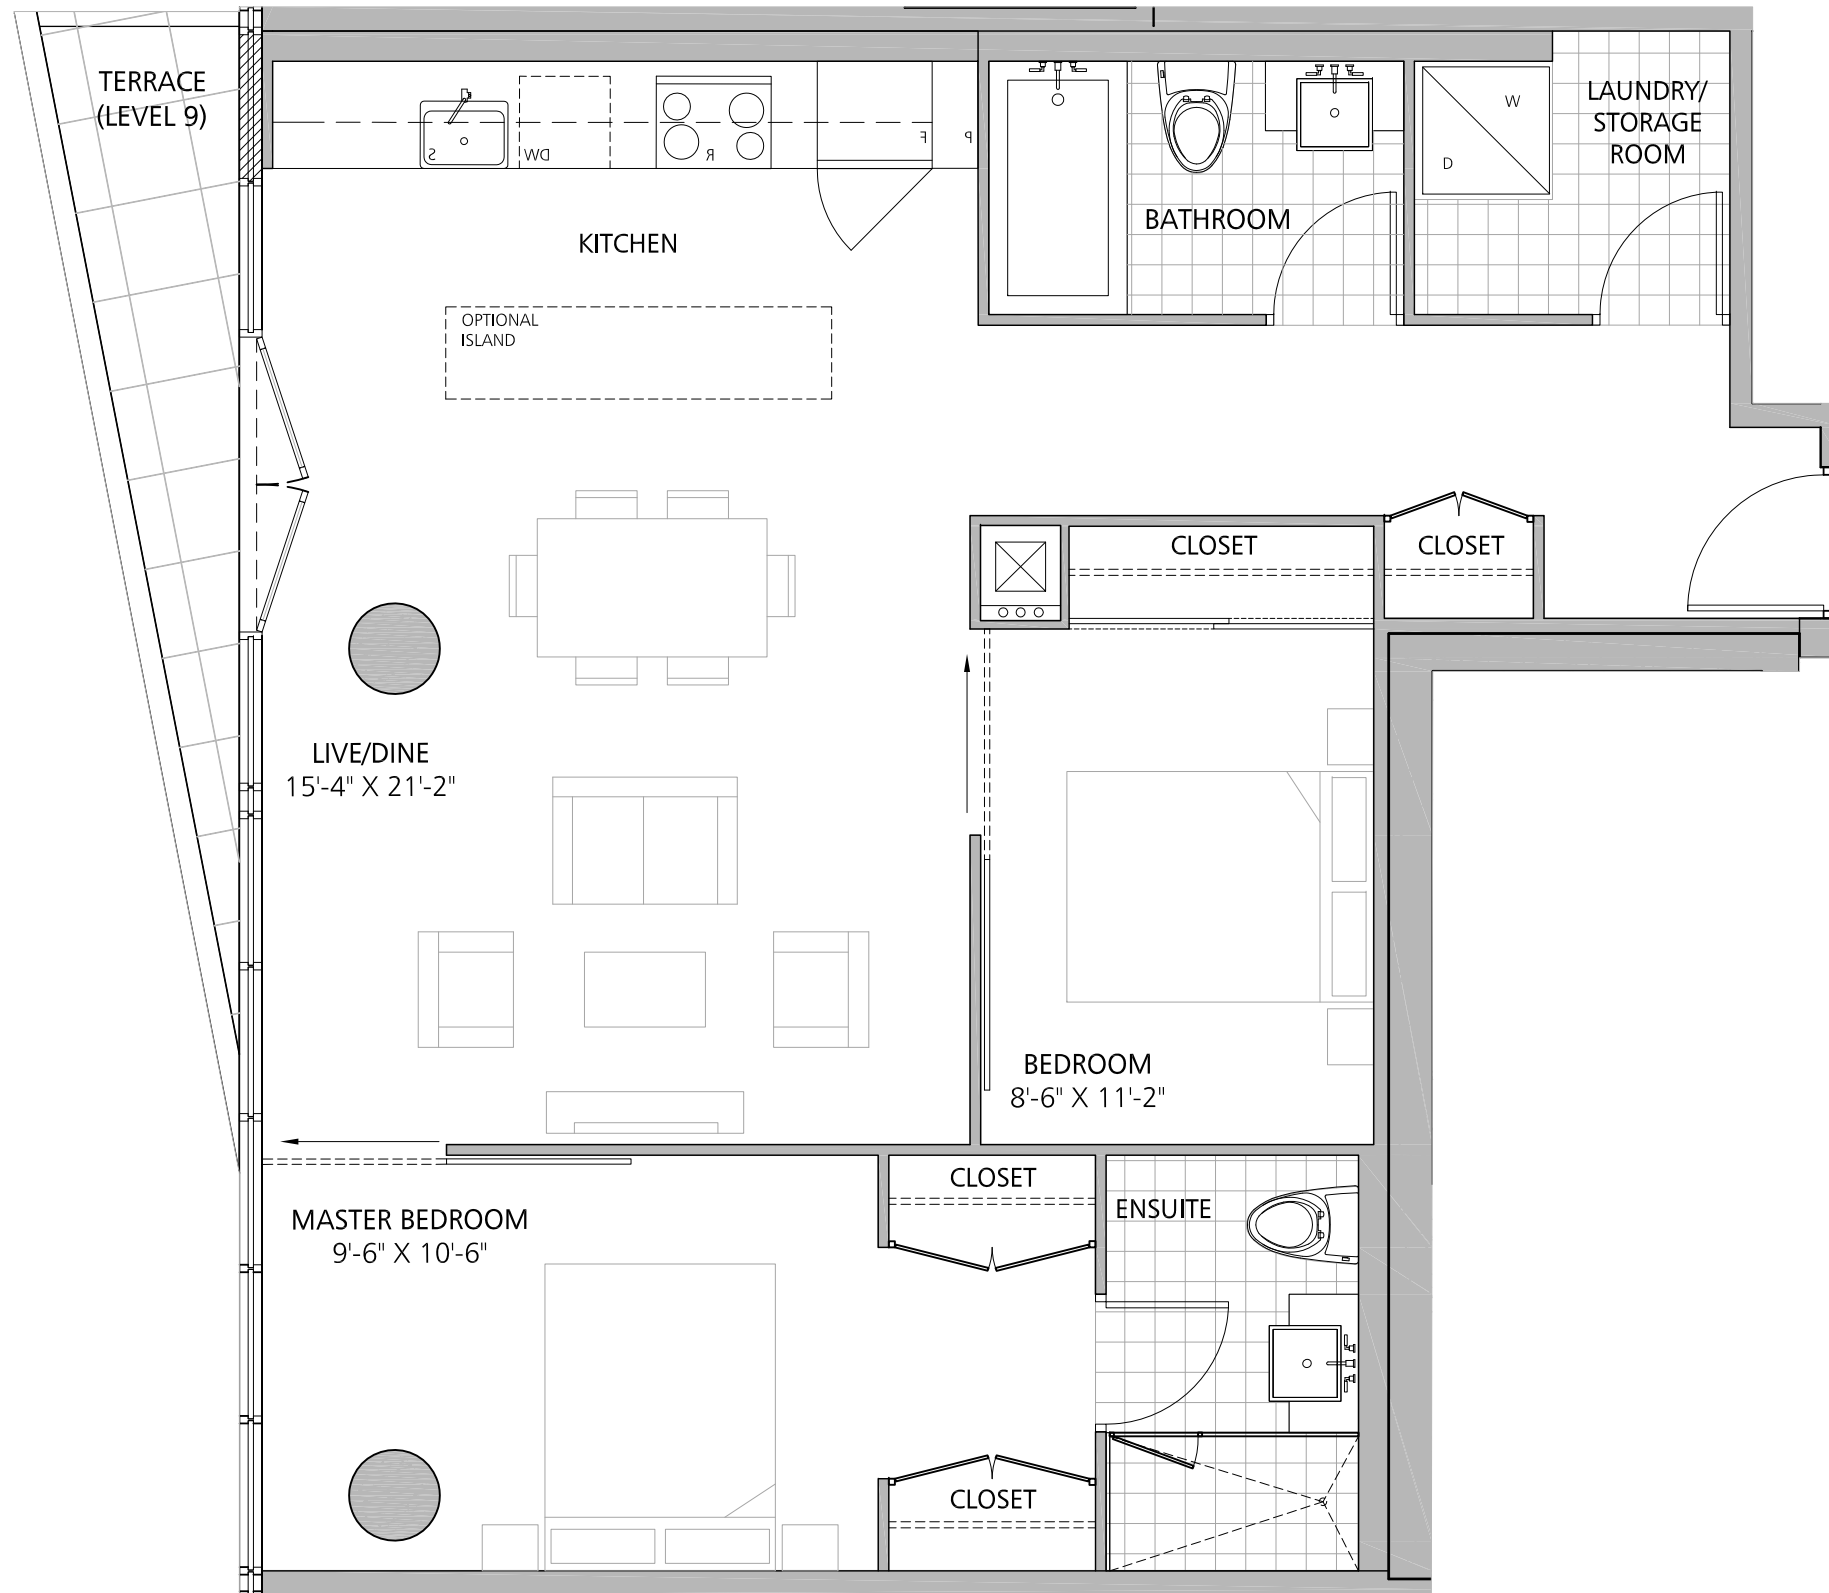

1 BEDROOM

LIVING SPACE
567 SQ.FT.

12 DEGREES

KEYPLAN

UNITS 609, 709, 809

2 BEDROOM

LIVING SPACE

884 SQ.FT.

BALCONY SPACE

49 SQ.FT.

12 DEGREES

KEYPLAN

UNITS 610, 710, 810

1 BEDROOM

LIVING SPACE
540 SQ.FT.

12 DEGREES

KEYPLAN

UNITS 901, 1001

2 BEDROOM

LIVING SPACE

989 SQ.FT.

TERRACE SPACE

61 SQ.FT.

12 DEGREES

KEYPLAN

UNITS 902, 1002

2 BEDROOM

LIVING SPACE

906 SQ.FT.

TERRACE SPACE

223 SQ.FT.

BALCONY SPACE