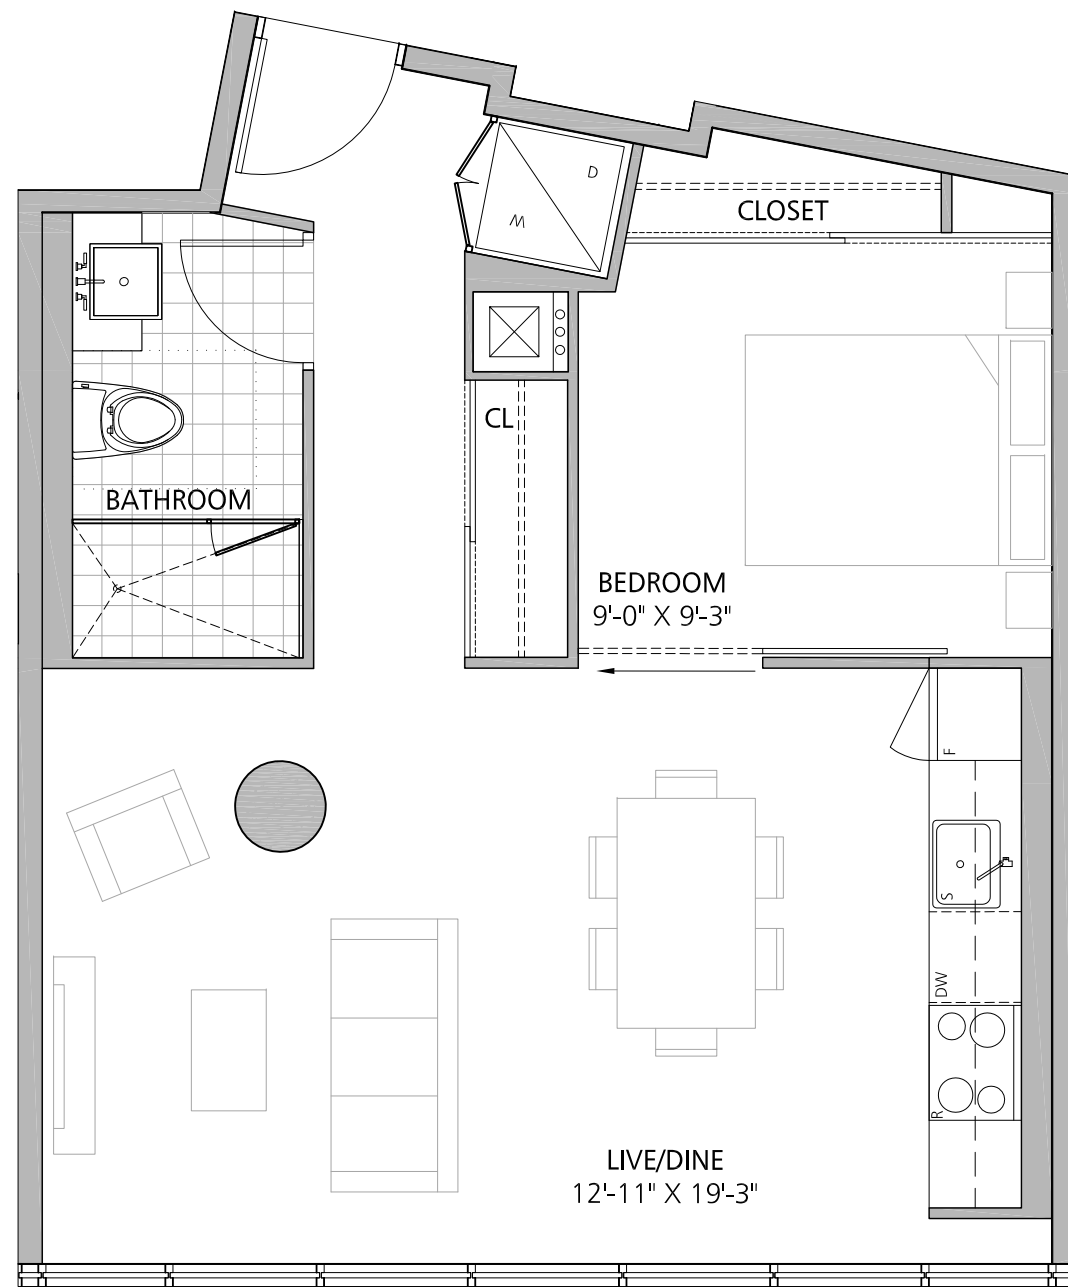

12 DEGREES

KEYPLAN

UNITS 606, 706, 806

1 BEDROOM

LIVING SPACE
553 SQ.FT.

12 DEGREES

KEYPLAN

UNITS 607, 707, 807

2 BEDROOM

LIVING SPACE

906 SQ.FT.

BALCONY SPACE

49 SQ.FT.

12 DEGREES

KEYPLAN

UNITS 608, 708, 808

1 BEDROOM

LIVING SPACE
567 SQ.FT.

12 DEGREES

KEYPLAN

UNITS 609, 709, 809

2 BEDROOM

LIVING SPACE

884 SQ.FT.