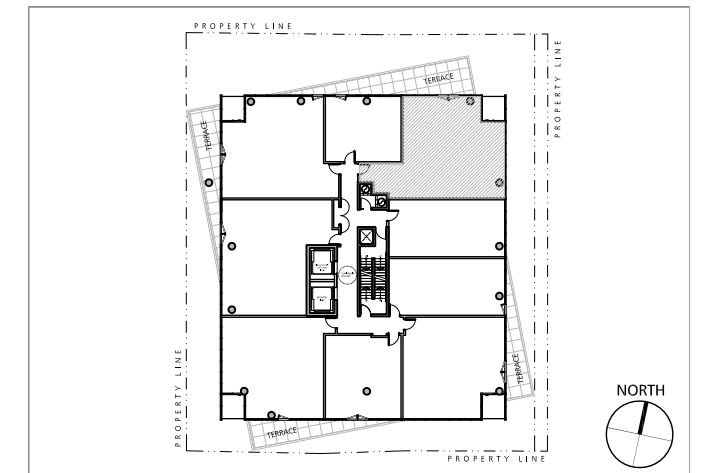

KEYPLAN

UNITS 902, 1002

2 BEDROOM

LIVING SPACE

906 SQ.FT.

TERRACE SPACE

223 SQ.FT.

BALCONY SPACE

51 SQ.FT.

12 DEGREES

KEYPLAN

UNITS 903,1003

1 BEDROOM

LIVING SPACE

441 SQ.FT.

EXTERIOR SPACE

121 SQ.FT.

12 DEGREES

KEYPLAN

UNITS 904, 1004

2 BEDROOM

LIVING SPACE

973 SQ.FT.

TERRACE SPACE