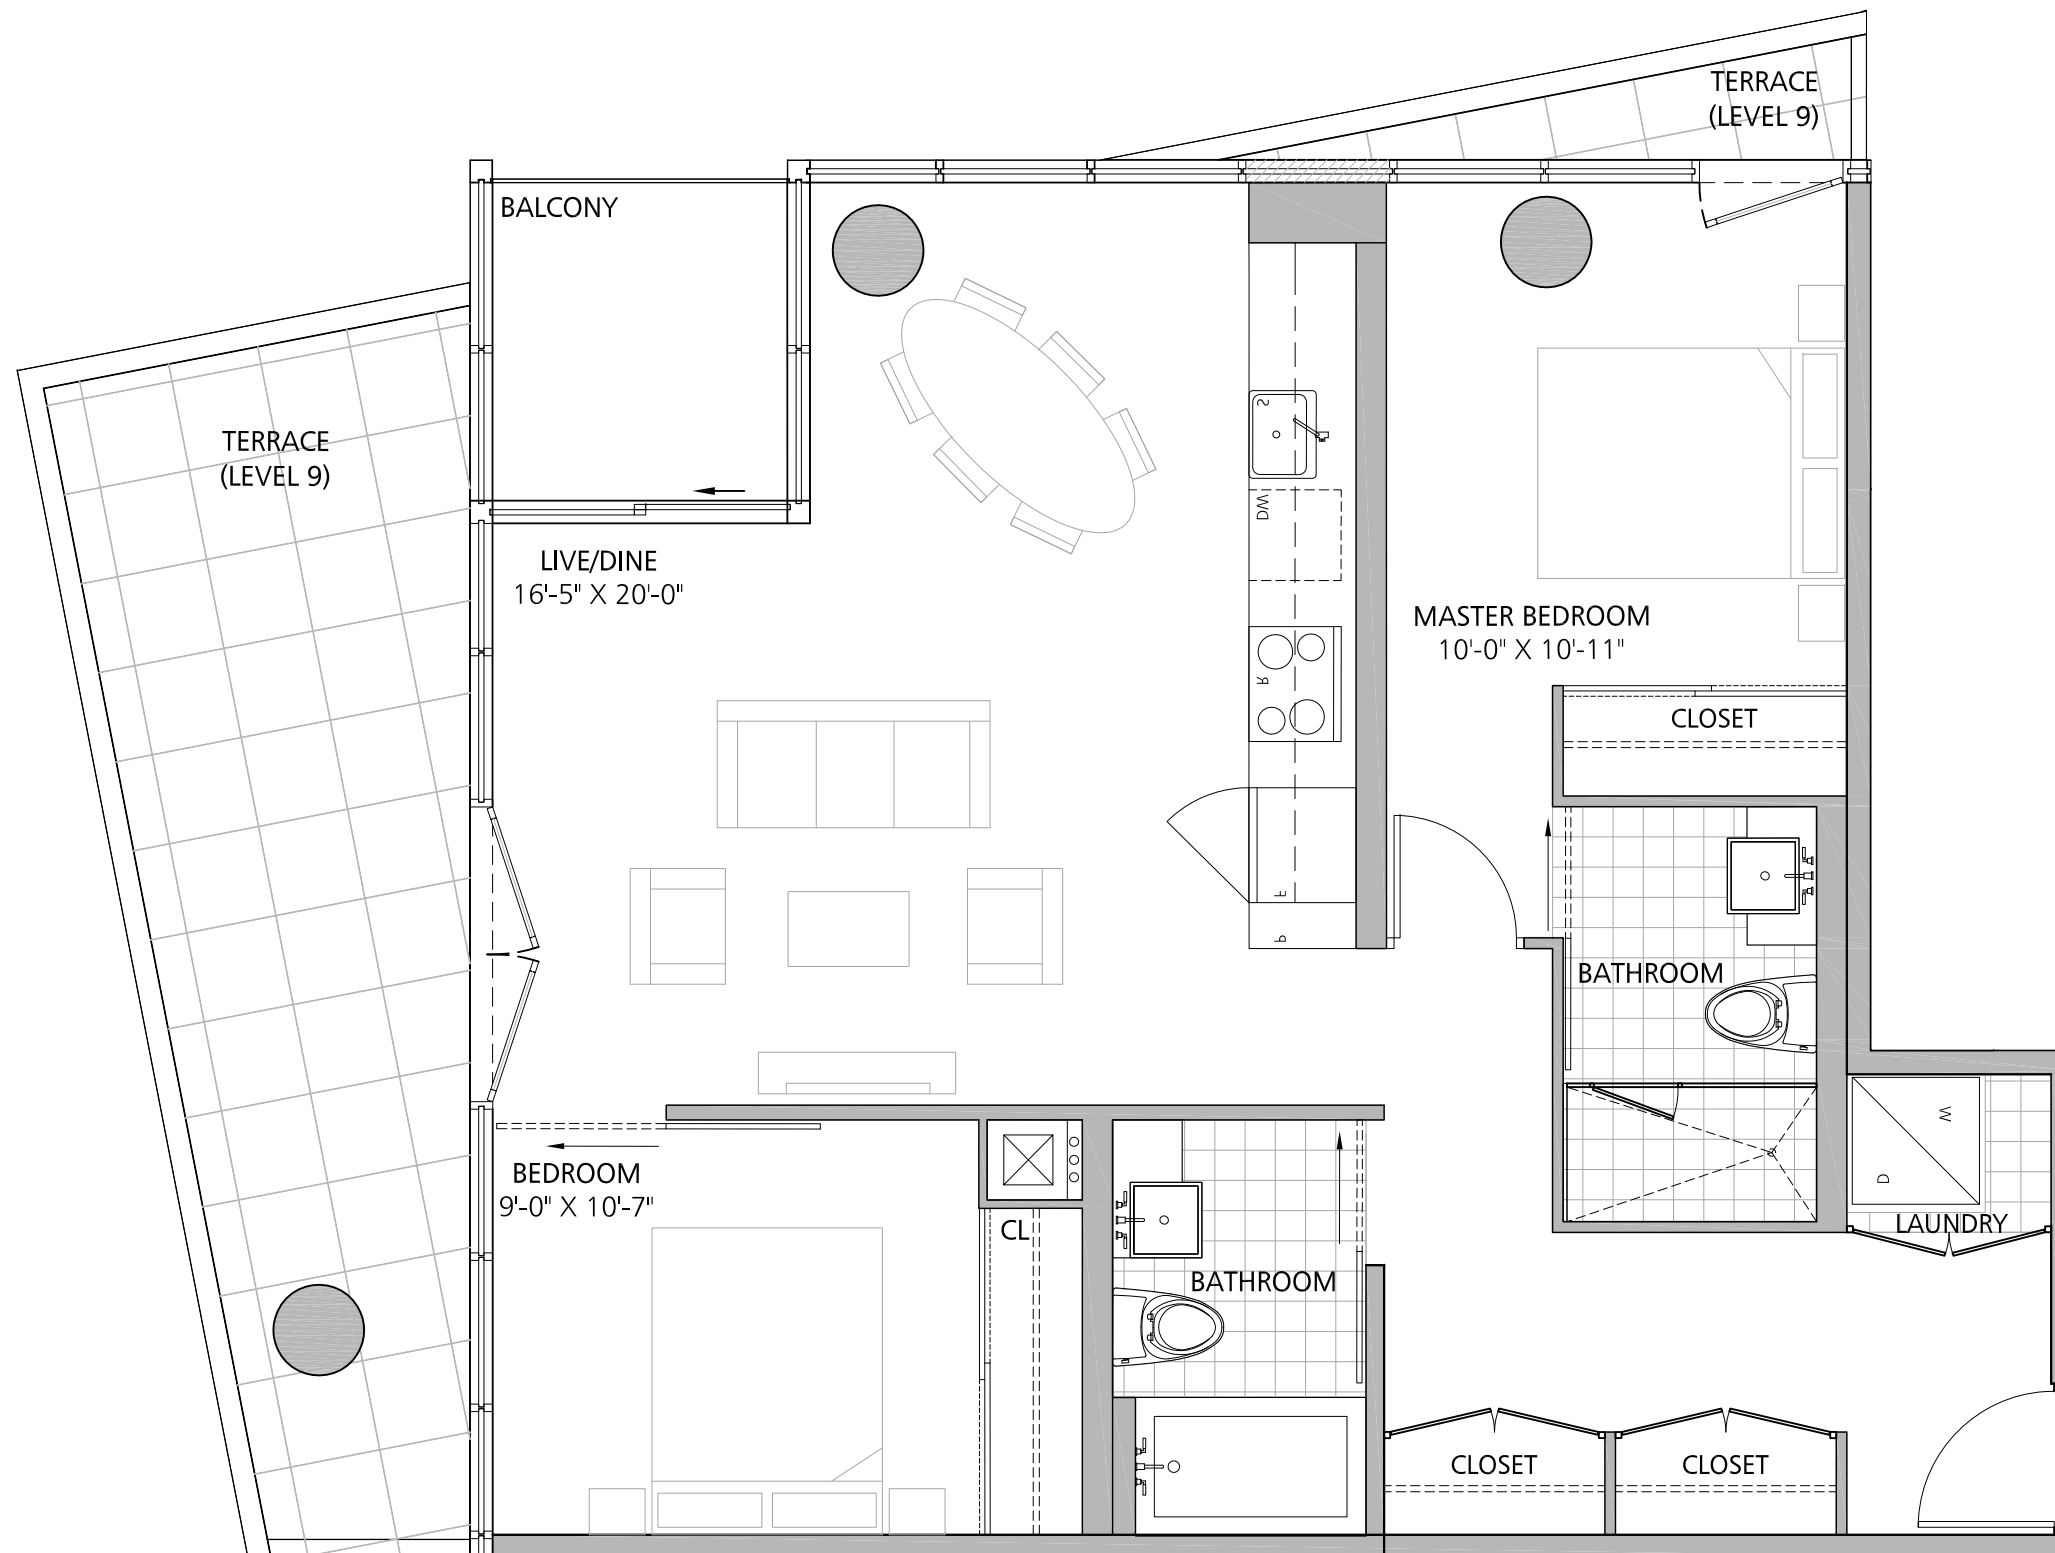

KEYPLAN

UNITS 901, 1001

2 BEDROOM

LIVING SPACE

989 SQ.FT.

TERRACE SPACE

61 SQ.FT.

12 DEGREES

KEYPLAN

UNITS 902, 1002

2 BEDROOM

LIVING SPACE

906 SQ.FT.

TERRACE SPACE

223 SQ.FT.

BALCONY SPACE