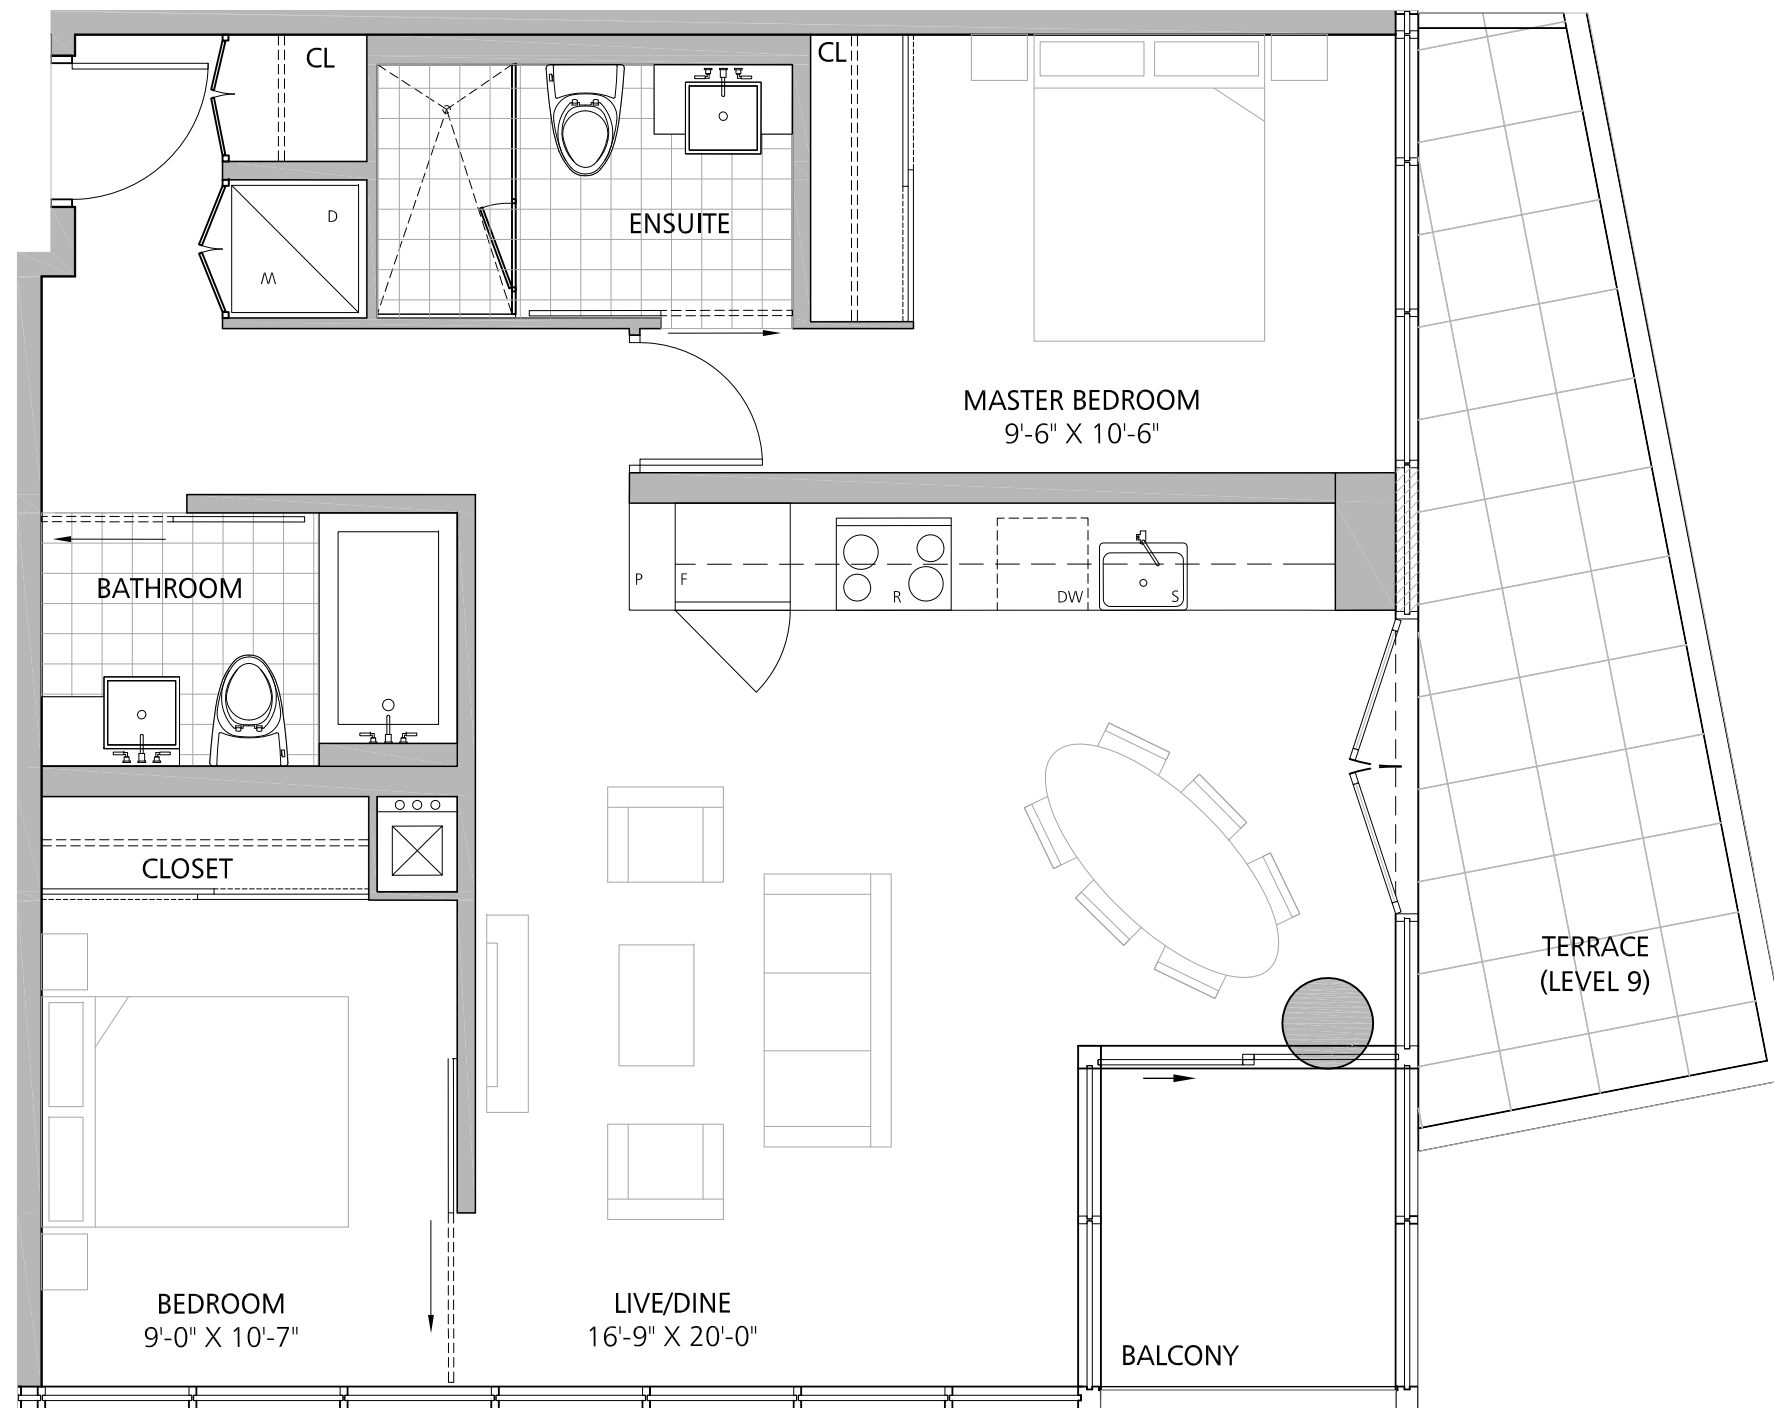

12 DEGREES

KEYPLAN

UNITS 906, 1006

1 BEDROOM

LIVING SPACE

588 SQ.FT.

TERRACE SPACE

35 SQ.FT.

12 DEGREES

KEYPLAN

UNITS 907, 1007

2 BEDROOM

LIVING SPACE
854 SQ.FT.

TERRACE SPACE
142 SQ.FT.

BALCONY SPACE
51 SQ.FT.

12 DEGREES