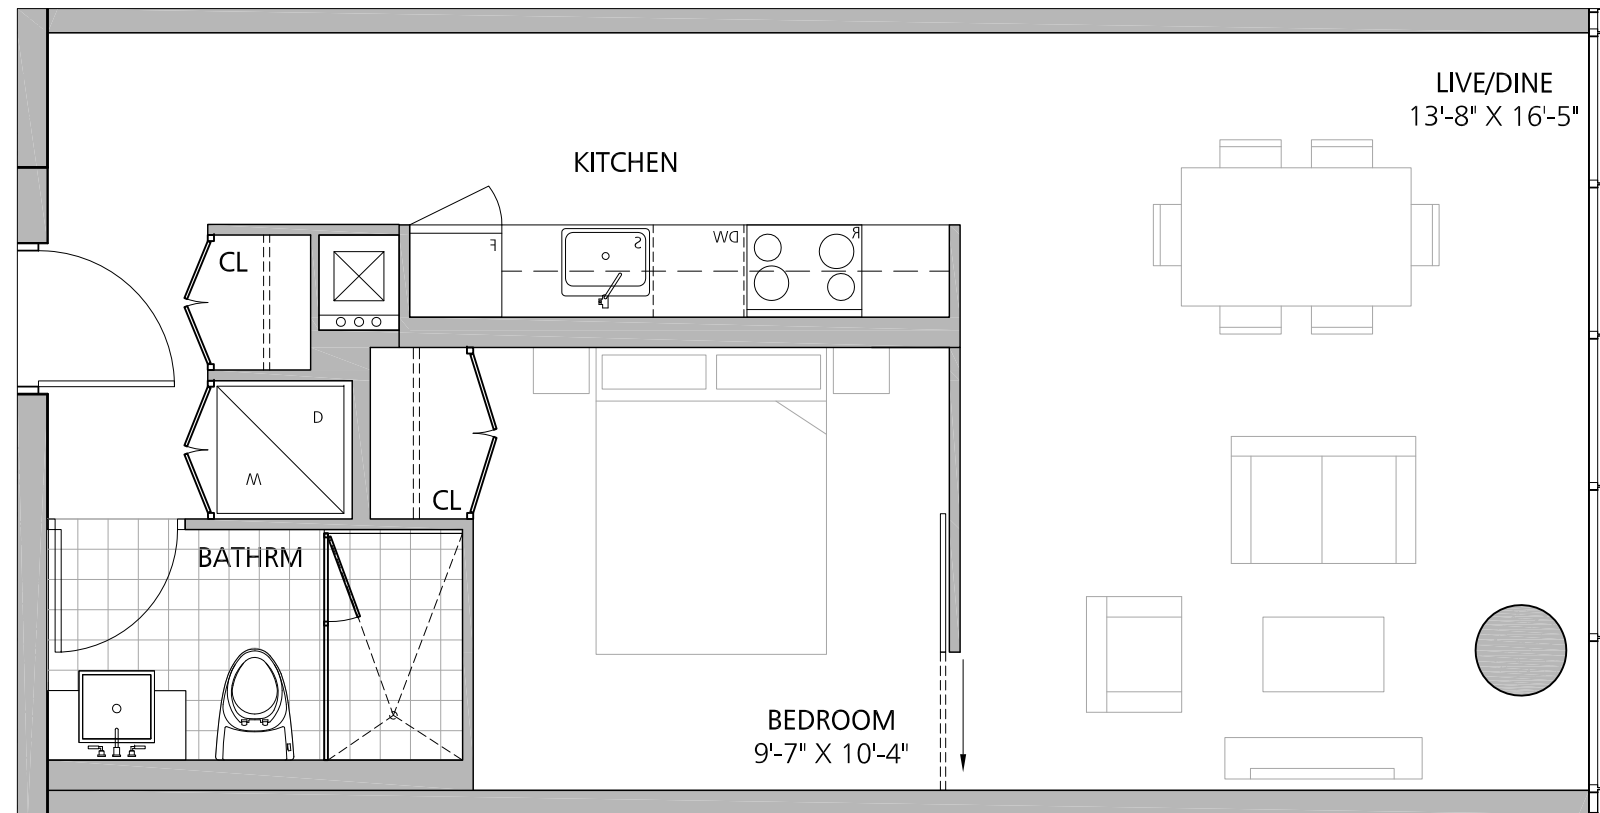

121 SQ.FT.

12 DEGREES

KEYPLAN

UNITS 904, 1004

2 BEDROOM

LIVING SPACE

973 SQ.FT.

TERRACE SPACE

193 SQ.FT.

BALCONY SPACE

51 SQ.FT.

12 DEGREES

KEYPLAN

UNITS 905, 1005

1 BEDROOM

LIVING SPACE
587 SQ.FT.