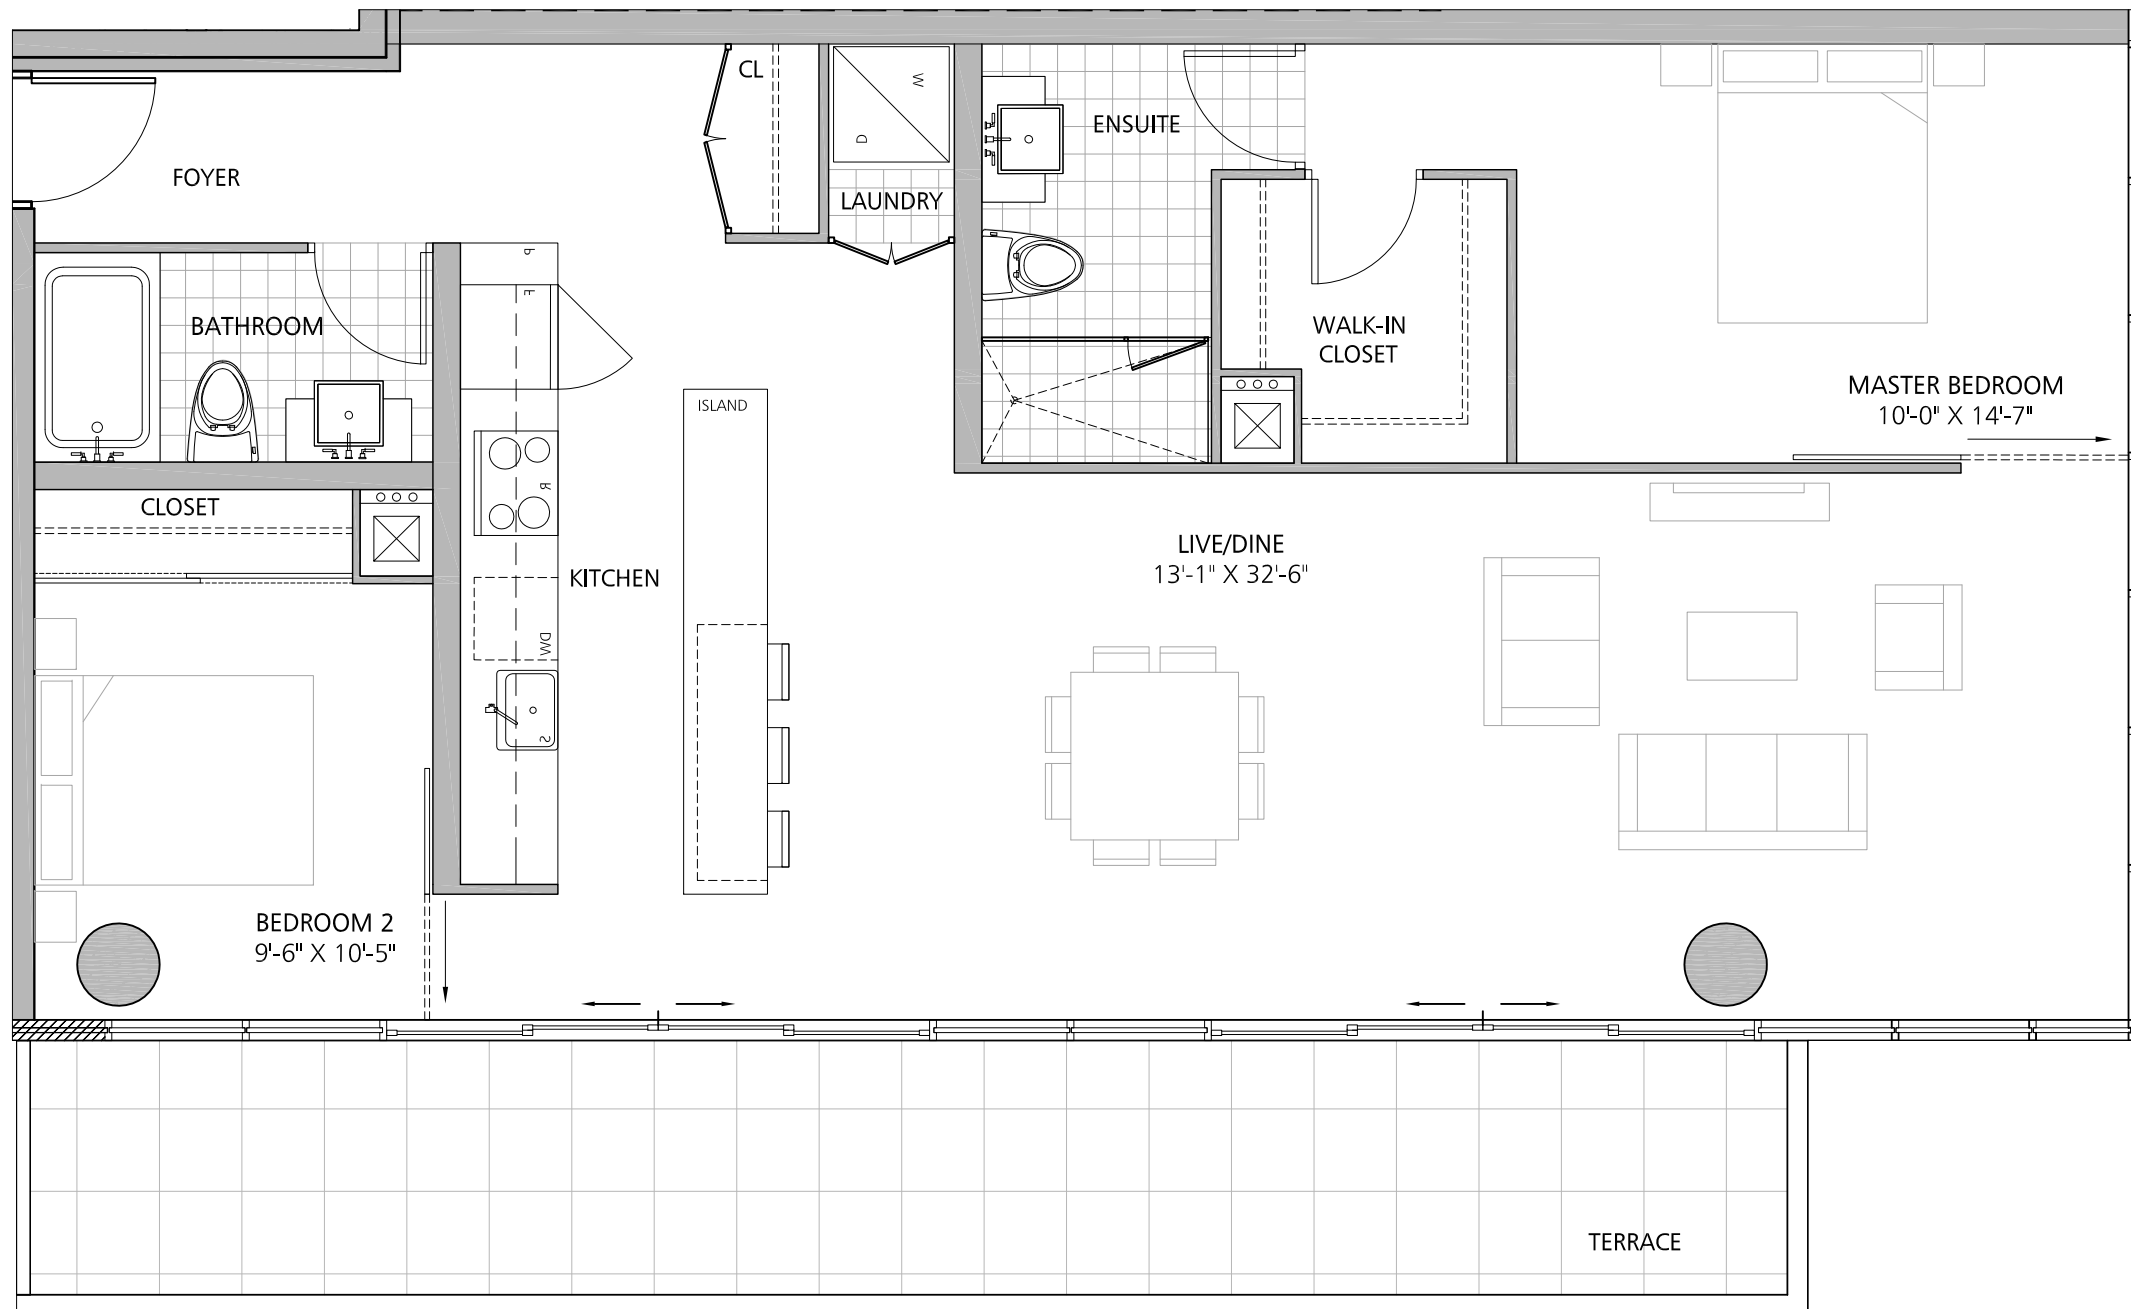

KEYPLAN

UNITS 909, 1009

2 BEDROOM

LIVING SPACE
883 SQ.FT.

TERRACE SPACE
147 SQ.FT.

BALCONY SPACE
51 SQ.FT.

12 DEGREES

KEYPLAN

PENTHOUSE 01

2 BEDROOM+DEN

*** FAMILY SIZED UNIT**

LIVING SPACE

1,560 SQ.FT.

TERRACE SPACE

1,815 SQ.FT.

12 DEGREES

KEYPLAN

PENTHOUSE 02

2 BEDROOM

LIVING SPACE

1,246 SQ.FT.

TERRACE SPACE

265 SQ.FT.

12 DEGREES