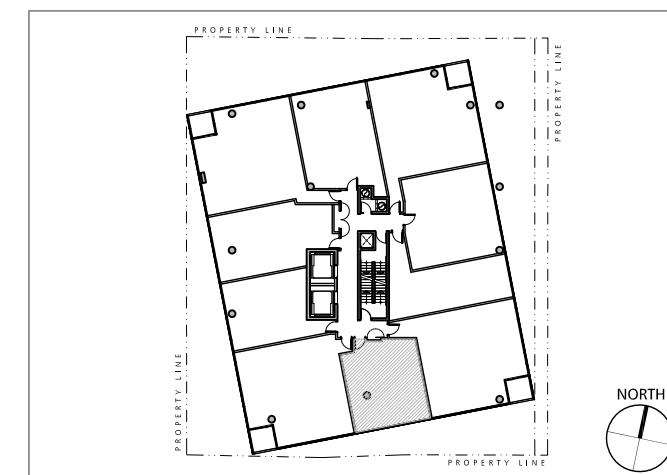

2 BEDROOM

LIVING SPACE

906 SQ.FT.

BALCONY SPACE

49 SQ.FT.

12 DEGREES

KEYPLAN

UNITS 608, 708, 808