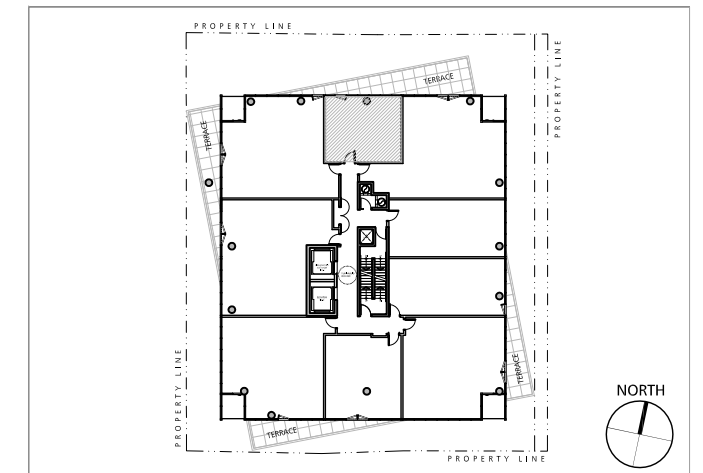

12 DEGREES

KEYPLAN

UNITS 903,1003

1 BEDROOM

LIVING SPACE

441 SQ.FT.

EXTERIOR SPACE

121 SQ.FT.