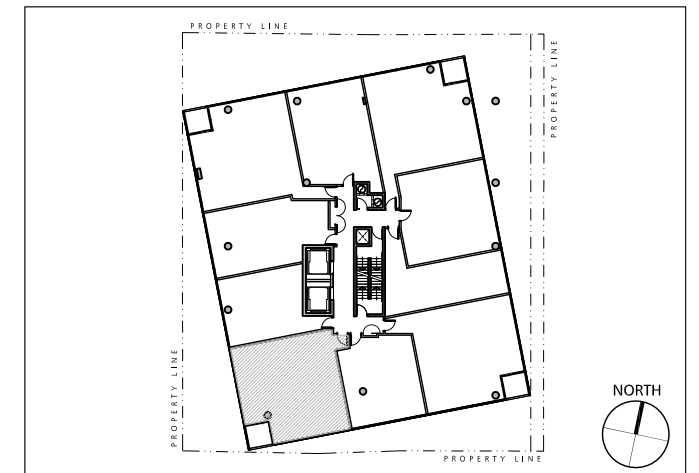

12 DEGREES

KEYPLAN

UNITS 609, 709, 809

2 BEDROOM

LIVING SPACE

884 SQ.FT.

BALCONY SPACE

49 SQ.FT.