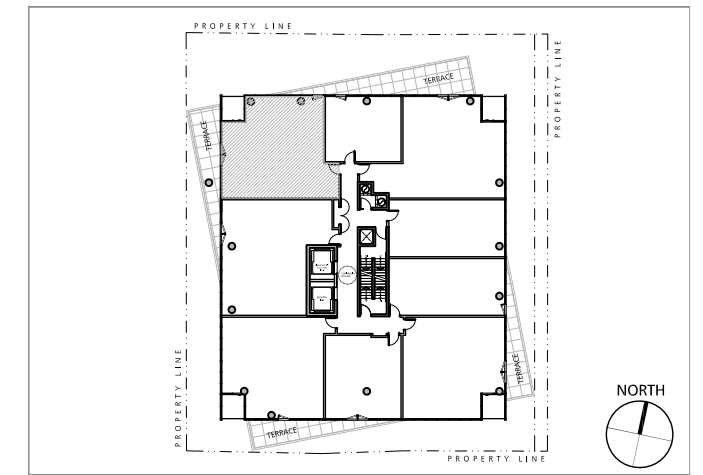

KEYPLAN

UNITS 901, 1001

2 BEDROOM

LIVING SPACE

989 SQ.FT.

TERRACE SPACE

61 SQ.FT.

12 DEGREES

KEYPLAN

UNITS 902, 1002

2 BEDROOM

LIVING SPACE

906 SQ.FT.

TERRACE SPACE

223 SQ.FT.

BALCONY SPACE