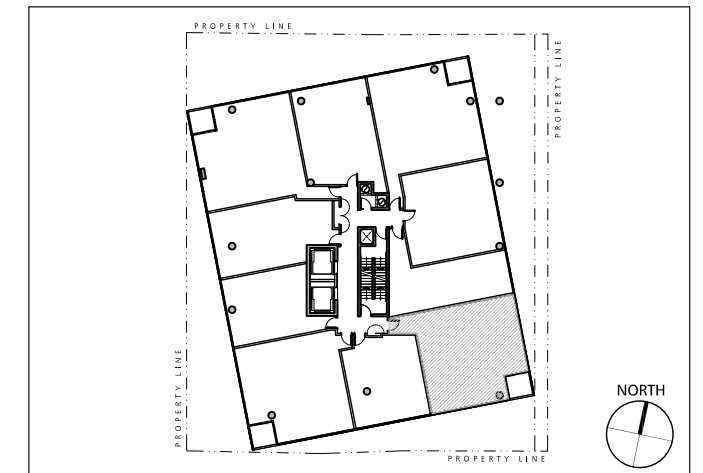

12 DEGREES

KEYPLAN

UNITS 606, 706, 806

1 BEDROOM

LIVING SPACE
553 SQ.FT.

12 DEGREES

KEYPLAN

UNITS 607, 707, 807