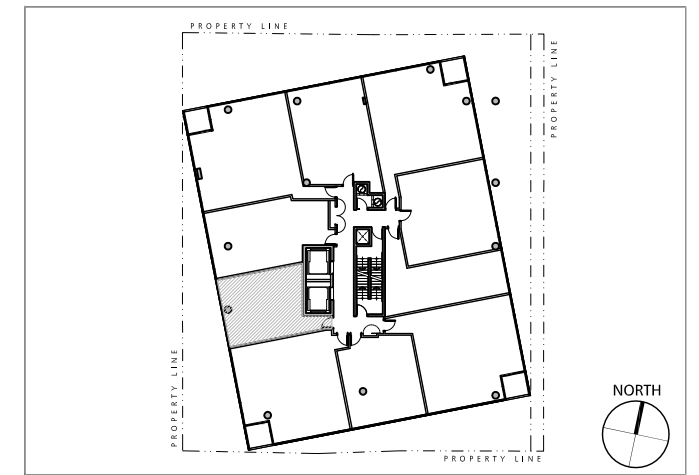

12 DEGREES

KEYPLAN

UNITS 610, 710, 810

1 BEDROOM

LIVING SPACE
540 SQ.FT.