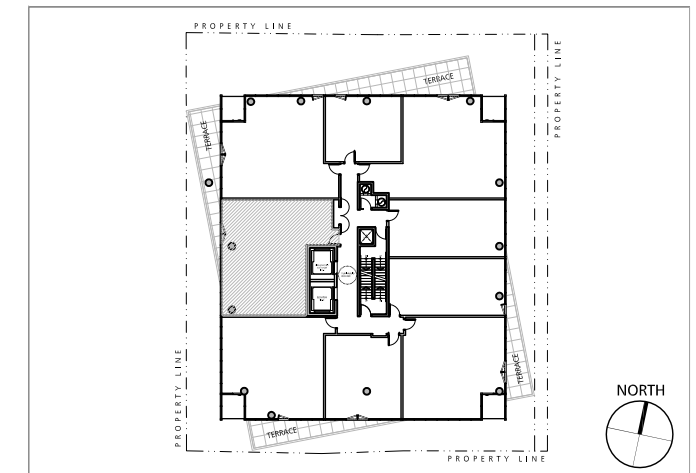

BALCONY SPACE

49 SQ.FT.

12 DEGREES

KEYPLAN

UNITS 610, 710, 810

1 BEDROOM

LIVING SPACE
540 SQ.FT.

12 DEGREES

KEYPLAN

UNITS 901, 1001

2 BEDROOM

LIVING SPACE

989 SQ.FT.

TERRACE SPACE

61 SQ.FT.

12 DEGREES

KEYPLAN

UNITS 902, 1002

2 BEDROOM

LIVING SPACE

906 SQ.FT.

TERRACE SPACE

223 SQ.FT.

BALCONY SPACE