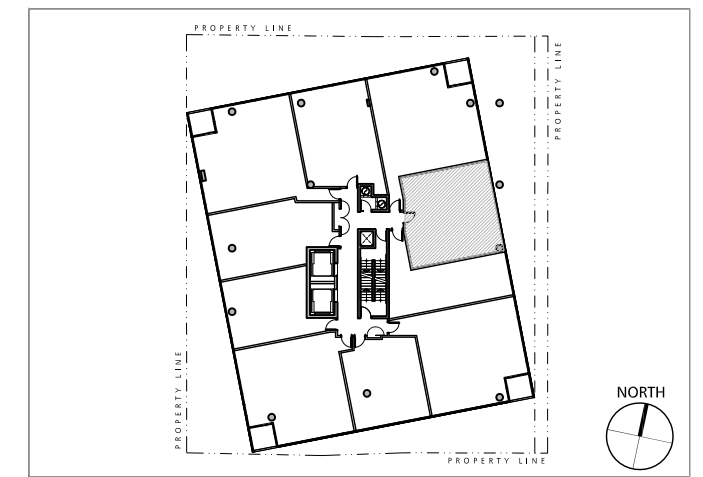

12 DEGREES

KEYPLAN

UNITS 605, 705, 805

2 BEDROOM

LIVING SPACE
728 SQ.FT.