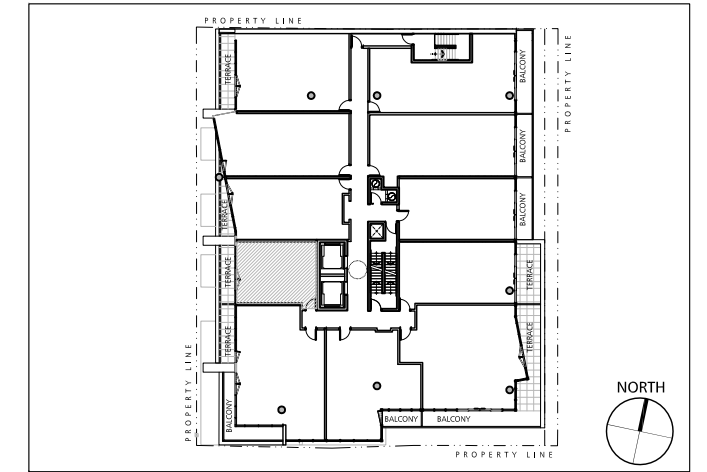

12 DEGREES

KEYPLAN

UNIT 410

2 BEDROOM

LIVING SPACE
933 SQ.FT.

TERRACE SPACE
95 SQ.FT.

BALCONY SPACE
170 SQ.FT.

12 DEGREES

KEYPLAN

UNIT 411

STUDIO

LIVING SPACE

462 SQ.FT.

TERRACE SPACE

95 SQ.FT.

12 DEGREES