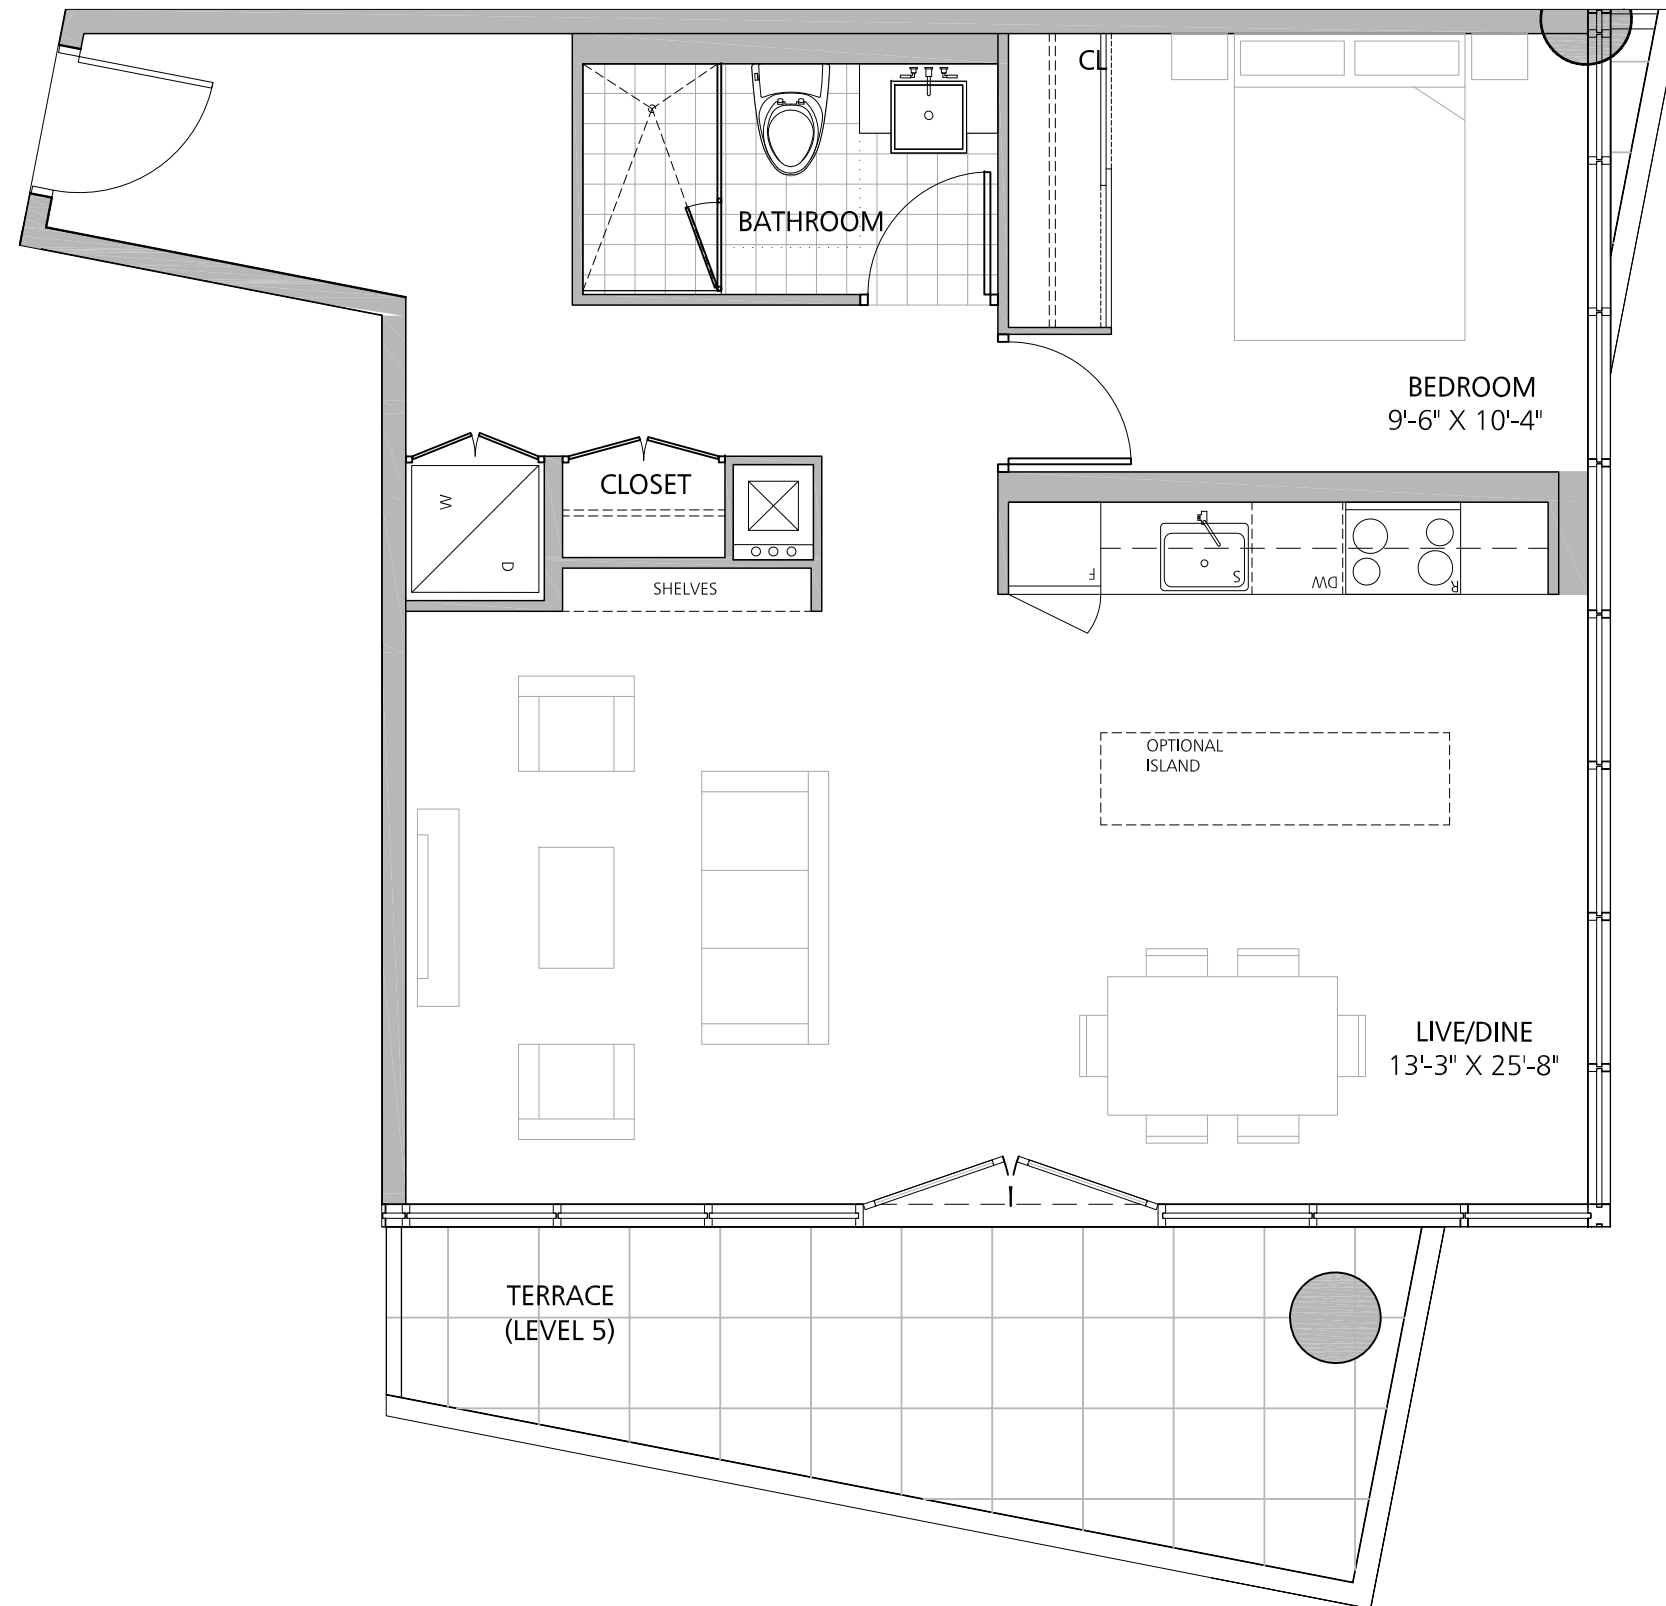

LIVING SPACE
622 SQ.FT.
 TERRACE SPACE
178 SQ.FT.

12 DEGREES

KEYPLAN

UNIT 506

STUDIO

LIVING SPACE

501 SQ.FT.

TERRACE SPACE

36 SQ.FT.

12 DEGREES

KEYPLAN

UNIT 507

1 BEDROOM

LIVING SPACE

732 SQ.FT.

TERRACE SPACE