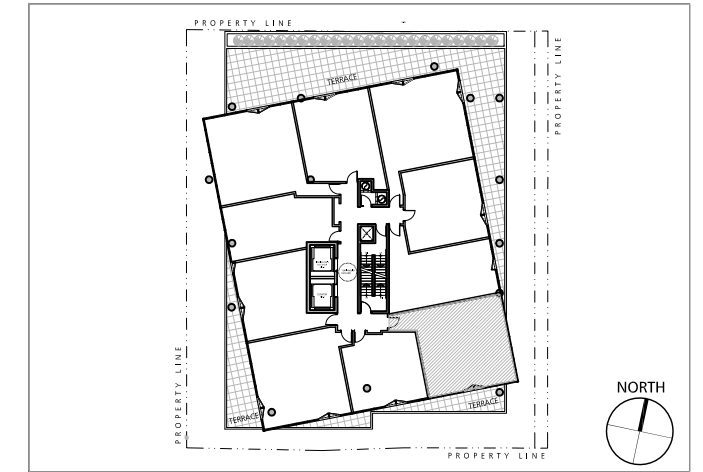

12 DEGREES

KEYPLAN

UNIT 507

1 BEDROOM

LIVING SPACE

732 SQ.FT.

TERRACE SPACE

145 SQ.FT.