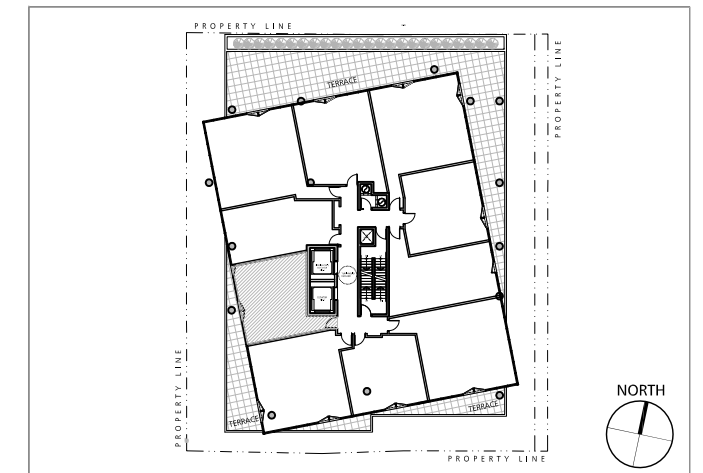

12 DEGREES

KEYPLAN

UNIT 510

STUDIO

LIVING SPACE

461 SQ.FT.

TERRACE SPACE

86 SQ.FT.