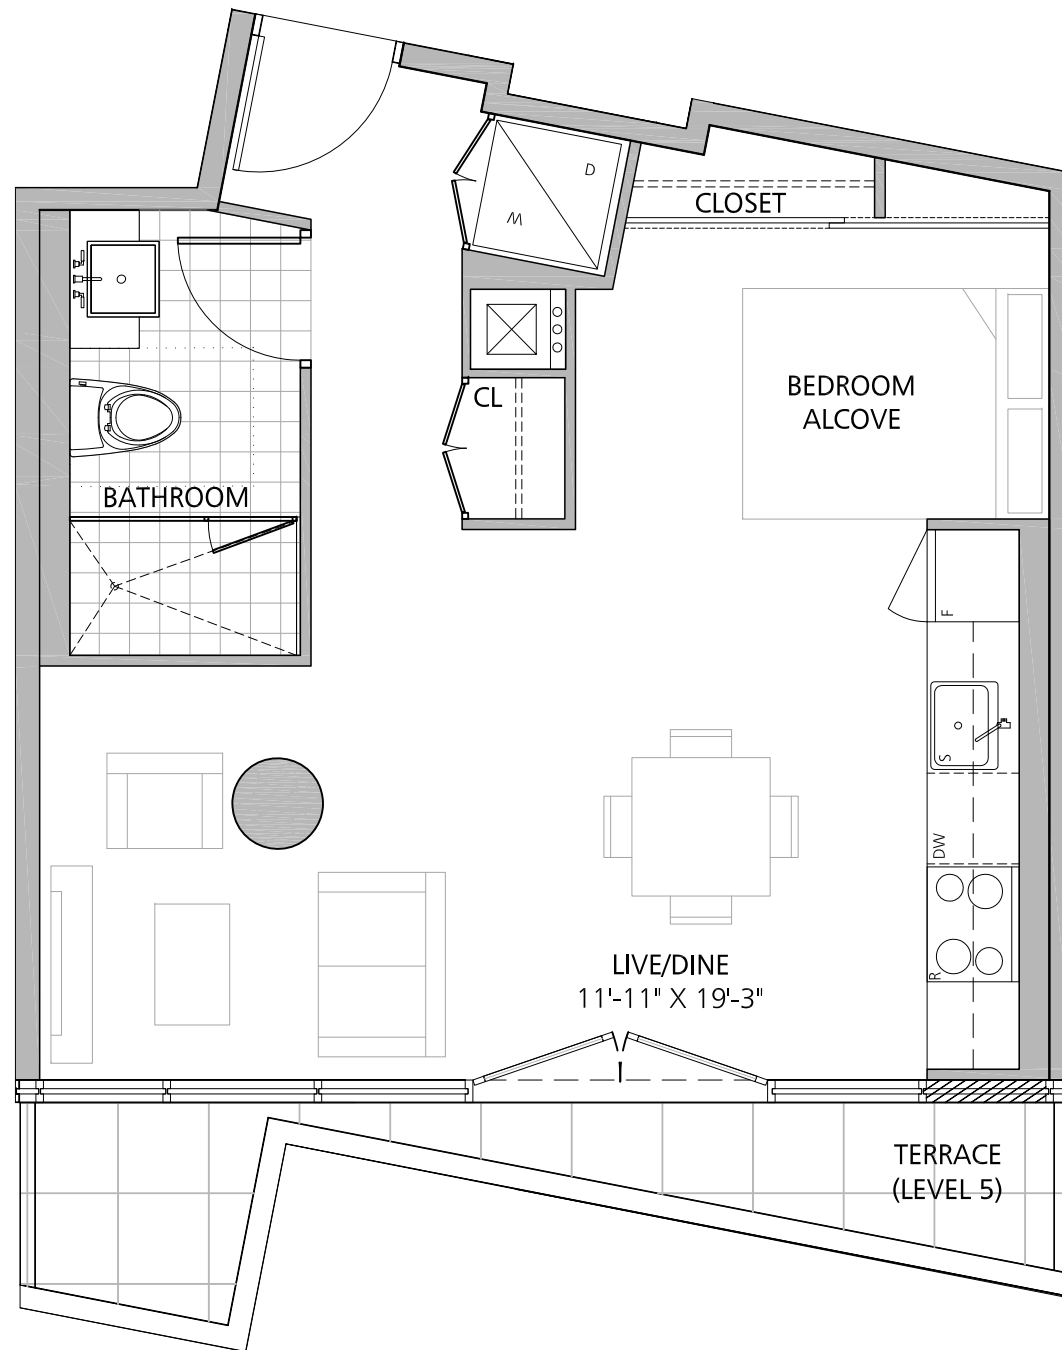

LIVING SPACE
622 SQ.FT.
 TERRACE SPACE
178 SQ.FT.

12 DEGREES

KEYPLAN

UNIT 506

STUDIO

LIVING SPACE

501 SQ.FT.

TERRACE SPACE

36 SQ.FT.

12 DEGREES

KEYPLAN

UNIT 507

1 BEDROOM

LIVING SPACE

732 SQ.FT.

TERRACE SPACE

145 SQ.FT.

12 DEGREES

KEYPLAN

UNIT 508

STUDIO

LIVING SPACE

479 SQ.FT.

TERRACE SPACE