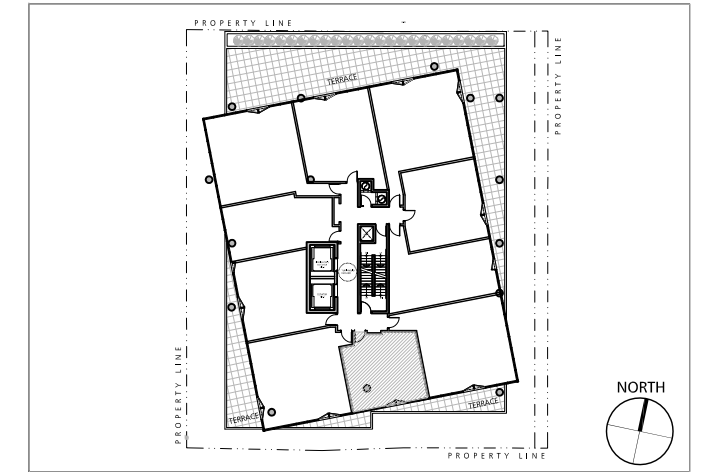

145 SQ.FT.

12 DEGREES

KEYPLAN

UNIT 508

STUDIO

LIVING SPACE

479 SQ.FT.

TERRACE SPACE