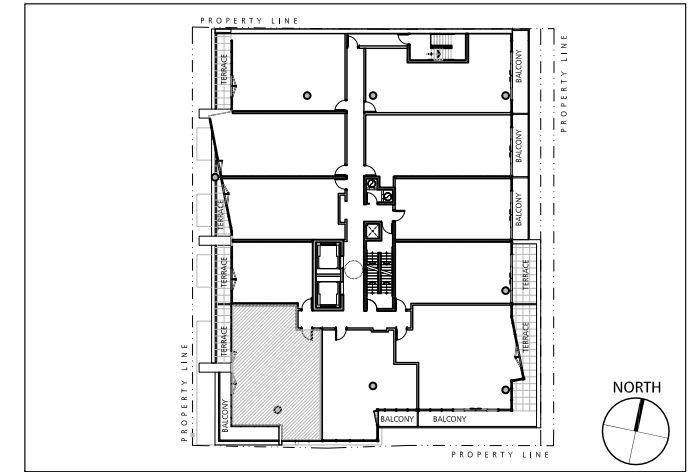

12 DEGREES

KEYPLAN

UNIT 410

2 BEDROOM

LIVING SPACE
933 SQ.FT.

TERRACE SPACE
95 SQ.FT.

BALCONY SPACE
170 SQ.FT.

12 DEGREES

KEYPLAN

UNIT 411

STUDIO

LIVING SPACE

462 SQ.FT.

TERRACE SPACE

95 SQ.FT.

12 DEGREES