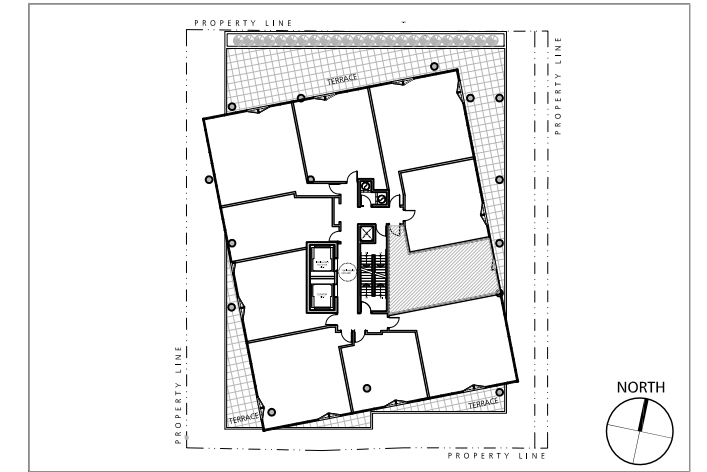

12 DEGREES

KEYPLAN

UNIT 506

STUDIO

LIVING SPACE

501 SQ.FT.

TERRACE SPACE

36 SQ.FT.