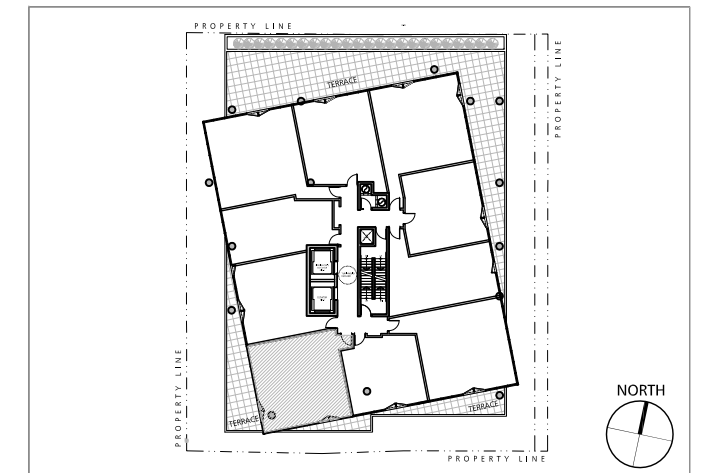

12 DEGREES

KEYPLAN

UNIT 509

1 BEDROOM

LIVING SPACE

711 SQ.FT.

TERRACE SPACE

262 SQ.FT.