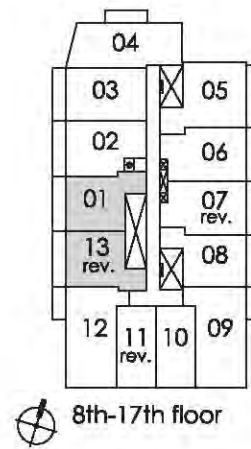

1A

condominium living on yonge

Turn your life on

one bedroom
495 sq.ft.

Pemberton Group

Materials, specifications, and floor plans are subject to change without notice.
All floor plans are approximate dimensions. Floor plans may be reversed.
Actual usable floor space may vary from the stated floor area. E. & O.E.

1B

condominium living on wheels

Turn your life on

one bedroom
570 sq.ft.

Materials, specifications, and floor plans are subject to change without notice.
All floor plans are approximate dimensions. Floor plans may be reversed.
Actual usable floor space may vary from the stated floor area. © G.O.C.

1C

condominium living on yonge

Turn your life on

one bedroom
575 sq.ft.

Pemberton Group

Materials, specifications, and floor plans are subject to change without notice.
All floor plans are approximate dimensions. Floor plans may be reversed.
Actual usable floor space may vary from the stated floor area. E. G. O.E.

1A+D

condominium living on yonge

Turn your life on

one bedroom plus den
615 sq.ft.

Materials, specifications, and floor plans are subject to change without notice.
All floor plans are approximate dimensions. Floor plans may be revised.
Actual usable floor space may vary from the stated floor area. E. G. O.E.