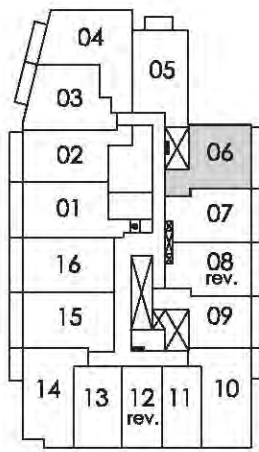

1D+D

condominium living on yonge

Turn your life on

one bedroom plus den
715 sq.ft.

4th floor