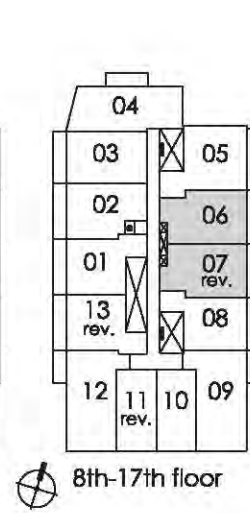

1C+D

condominium living on yonge

Turn your life on

one bedroom plus den
650 sq.ft.