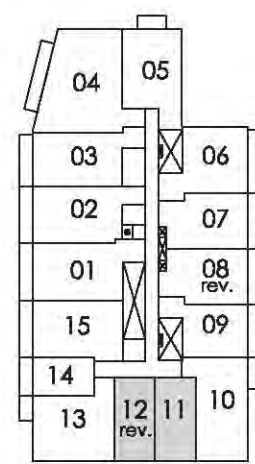

1A

condominium living on yonge

Turn your life on

one bedroom
495 sq.ft.

Pemberton Group

Materials, specifications, and floor plans are subject to change without notice.
All floor plans are approximate dimensions. Floor plans may be reversed.
Actual usable floor space may vary from the stated floor area. E. & O.E.

1B

condominium living on wheels

Turn your life on

one bedroom
570 sq.ft.

Materials, specifications, and floor plans are subject to change without notice.
All floor plans are approximate dimensions. Floor plans may be reversed.
Actual usable floor space may vary from the stated floor area. © G.O.C.

1C

condominium living on yonge

Turn your life on

one bedroom
575 sq.ft.

Pemberton Group

Materials, specifications, and floor plans are subject to change without notice.
All floor plans are approximate dimensions. Floor plans may be reversed.
Actual usable floor space may vary from the stated floor area. E. G. O.E.

1A+D

condominium living on yonge

Turn your life on

one bedroom plus den
615 sq.ft.

Materials, specifications, and floor plans are subject to change without notice.
All floor plans are approximate dimensions. Floor plans may be revised.
Actual usable floor space may vary from the stated floor area. E. G. O.E.