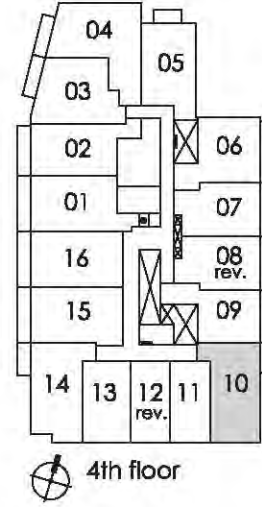

8th-17th floor

Pemberton Group

Materials, specifications, and floor plans are subject to change without notice.
All floor plans are approximate dimensions. Floor plans may be reversed.
Actual usable floor space may vary from the stated floor area. © S.O.E.

2A

condominium living on yonge

Turn your life on

two bedroom
745 sq.ft.

Materials, specifications, and floor plans are subject to change without notice.
All floor plans are approximate dimensions. Floor plans may be reversed.
Actual usable floor space may vary from the stated floor area. E. & O.E.

2B

condominium living on yonge

Turn your life on

two bedroom
790 sq.ft.

Pemberton Group

Materials, specifications, and floor plans are subject to change without notice.
All floor plans are approximate dimensions. Floor plans may be reversed.
Actual usable floor space may vary from the stated floor area. © G.O.E.

2C

condominium living on yonge

Turn your life on

two bedroom
800 sq.ft.

Pemberton Group

Materials, specifications, and floor plans are subject to change without notice.
All floor plans are approximate dimensions. Floor plans may be reversed.
Actual usable floor space may vary from the stated floor area. E. G. O.E.