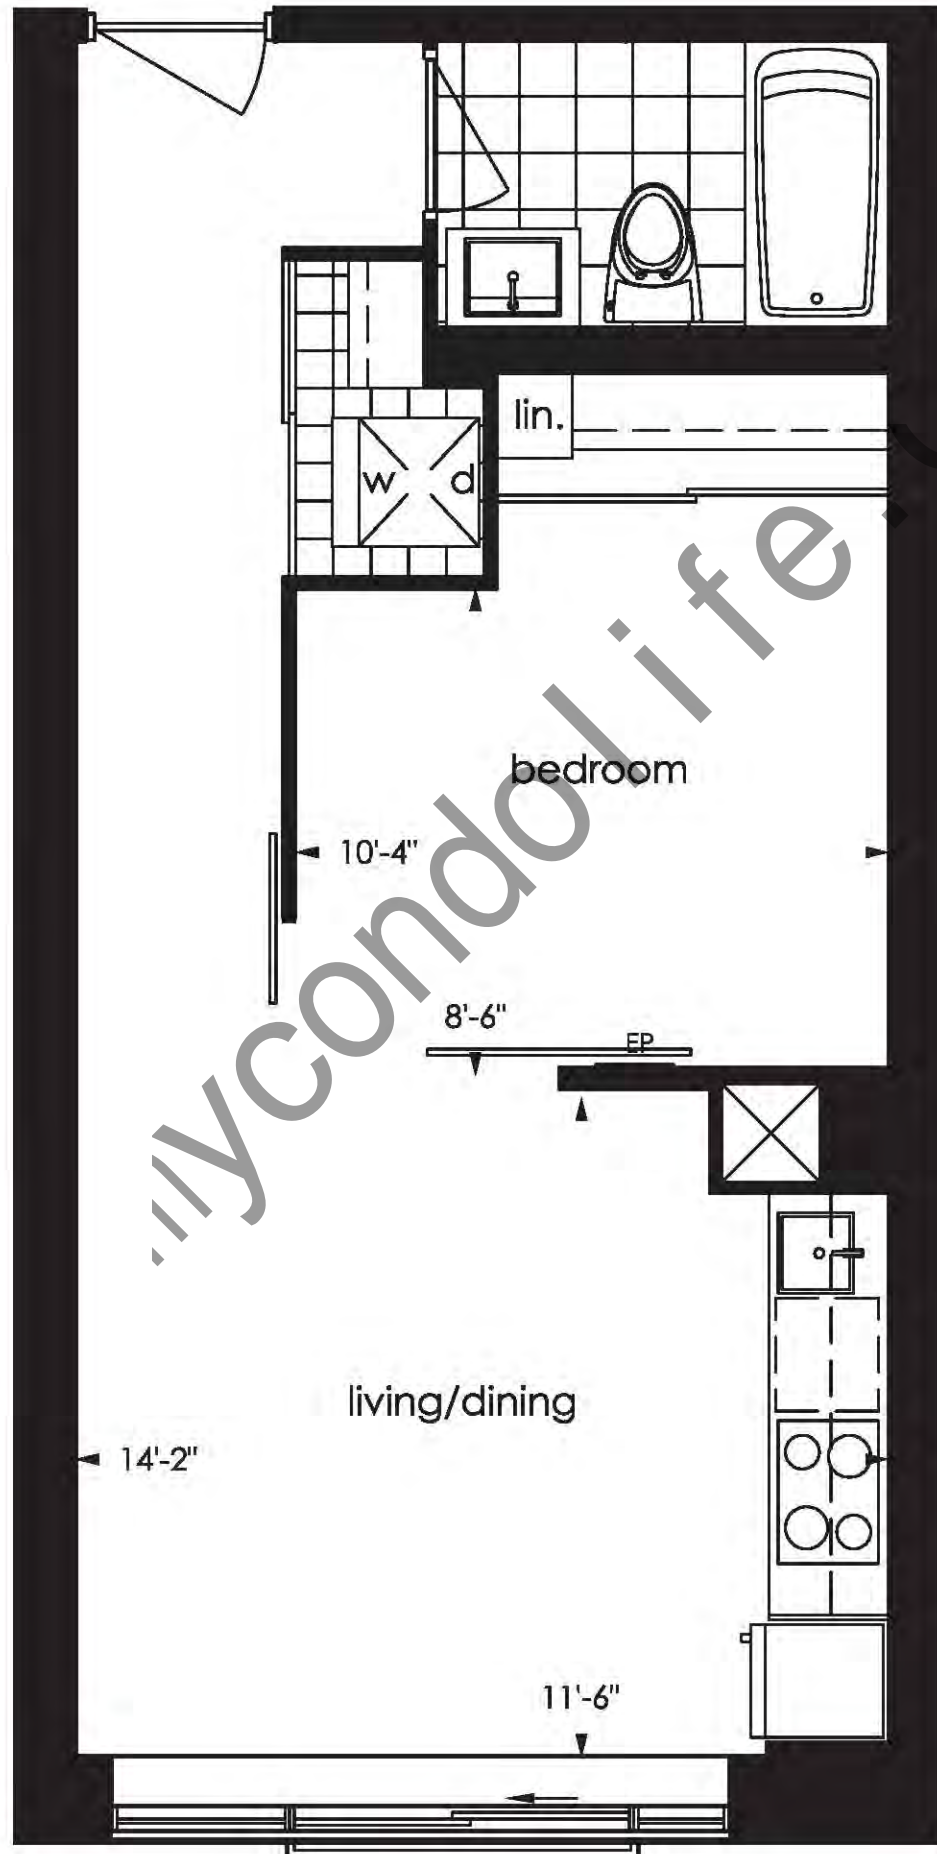

1A

condominium living on yonge

Turn your life on

one bedroom
495 sq.ft.

Pemberton Group

Materials, specifications, and floor plans are subject to change without notice.
All floor plans are approximate dimensions. Floor plans may be reversed.
Actual usable floor space may vary from the stated floor area. E. & O.E.

1B

condominium living on wheels

Turn your life on

one bedroom
570 sq.ft.

Materials, specifications, and floor plans are subject to change without notice.
All floor plans are approximate dimensions. Floor plans may be reversed.
Actual usable floor space may vary from the stated floor area. © G.O.C.

1C

condominium living on yonge

Turn your life on

one bedroom
575 sq.ft.

Pemberton Group

Materials, specifications, and floor plans are subject to change without notice.
All floor plans are approximate dimensions. Floor plans may be reversed.
Actual usable floor space may vary from the stated floor area. E. G. O.E.

1A+D

condominium living on yonge

Turn your life on

one bedroom plus den
615 sq.ft.

Materials, specifications, and floor plans are subject to change without notice.
All floor plans are approximate dimensions. Floor plans may be revised.
Actual usable floor space may vary from the stated floor area. E. G. O.E.