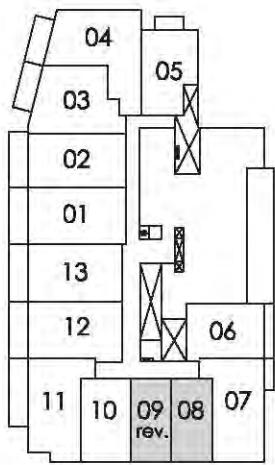

1A

condominium living on yonge

Turn your life on

one bedroom
495 sq.ft.

Pemberton Group

Materials, specifications, and floor plans are subject to change without notice.
All floor plans are approximate dimensions. Floor plans may be reversed.
Actual usable floor space may vary from the stated floor area. E. & O.E.

1B

condominium living on wheels

Turn your life on

one bedroom
570 sq.ft.

Materials, specifications, and floor plans are subject to change without notice.
All floor plans are approximate dimensions. Floor plans may be reversed.
Actual usable floor space may vary from the stated floor area. © G.O.C.

1C

condominium living on yonge

Turn your life on

one bedroom
575 sq.ft.

Pemberton Group

Materials, specifications, and floor plans are subject to change without notice.
All floor plans are approximate dimensions. Floor plans may be reversed.
Actual usable floor space may vary from the stated floor area. E. G. O.E.

1A+D

condominium living on yonge

Turn your life on

one bedroom plus den
615 sq.ft.

Materials, specifications, and floor plans are subject to change without notice.
All floor plans are approximate dimensions. Floor plans may be revised.
Actual usable floor space may vary from the stated floor area. E. G. O.E.