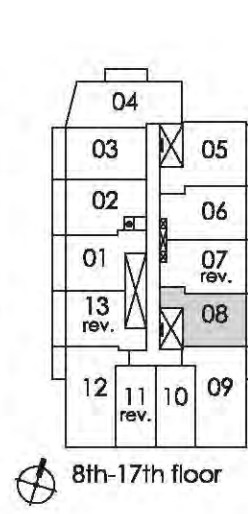

1B

condominium living on wheels

Turn your life on

one bedroom
570 sq.ft.