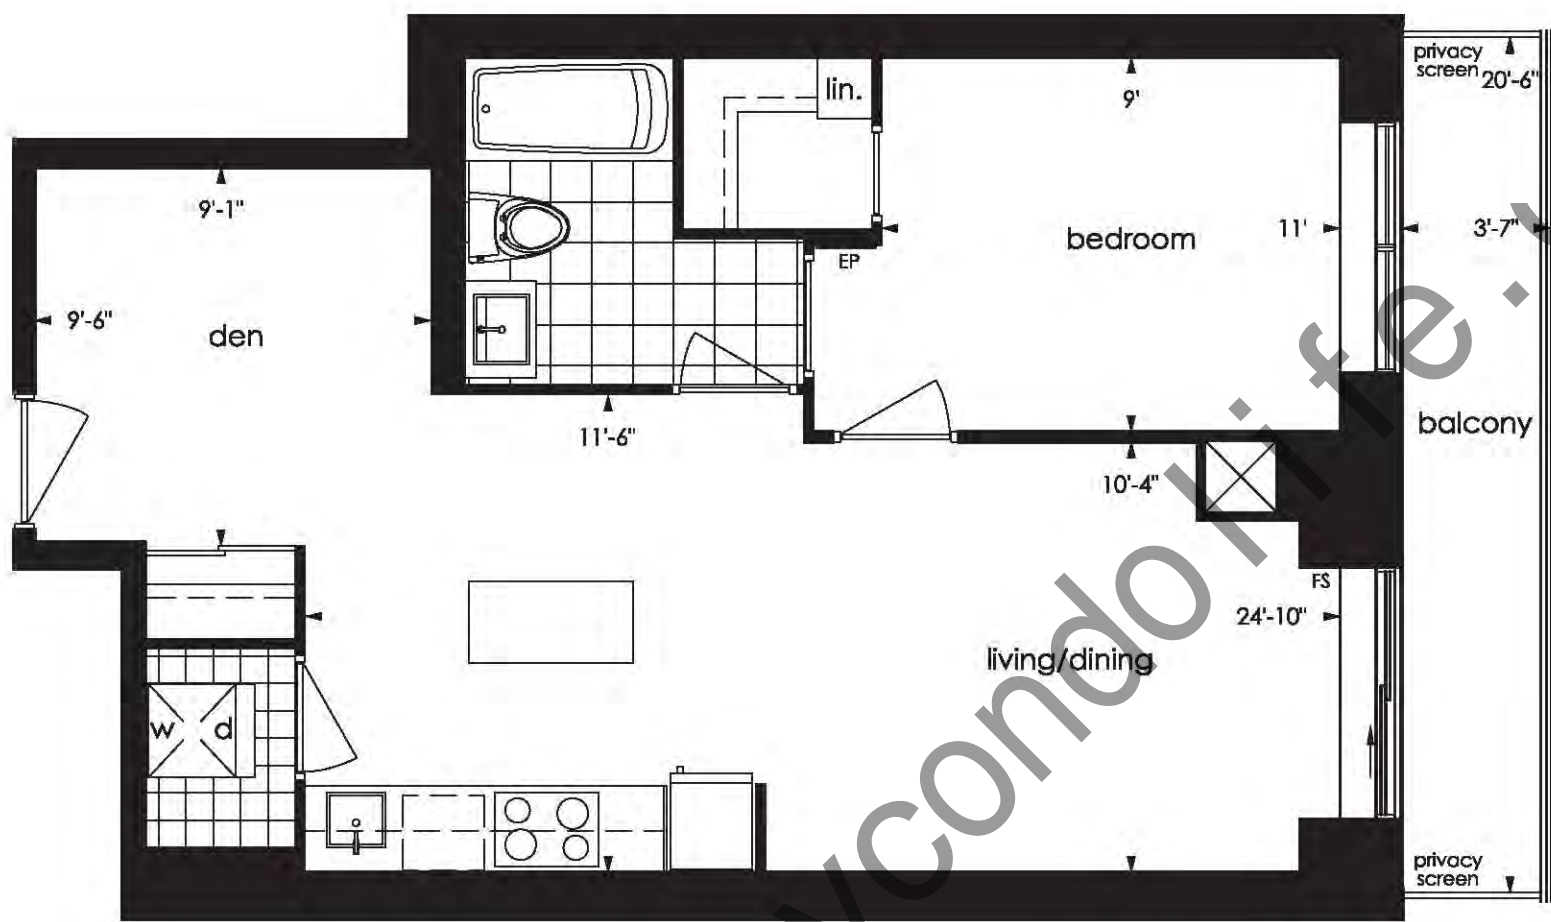

1C+D

condominium living on yonge

Turn your life on

one bedroom plus den
650 sq.ft.