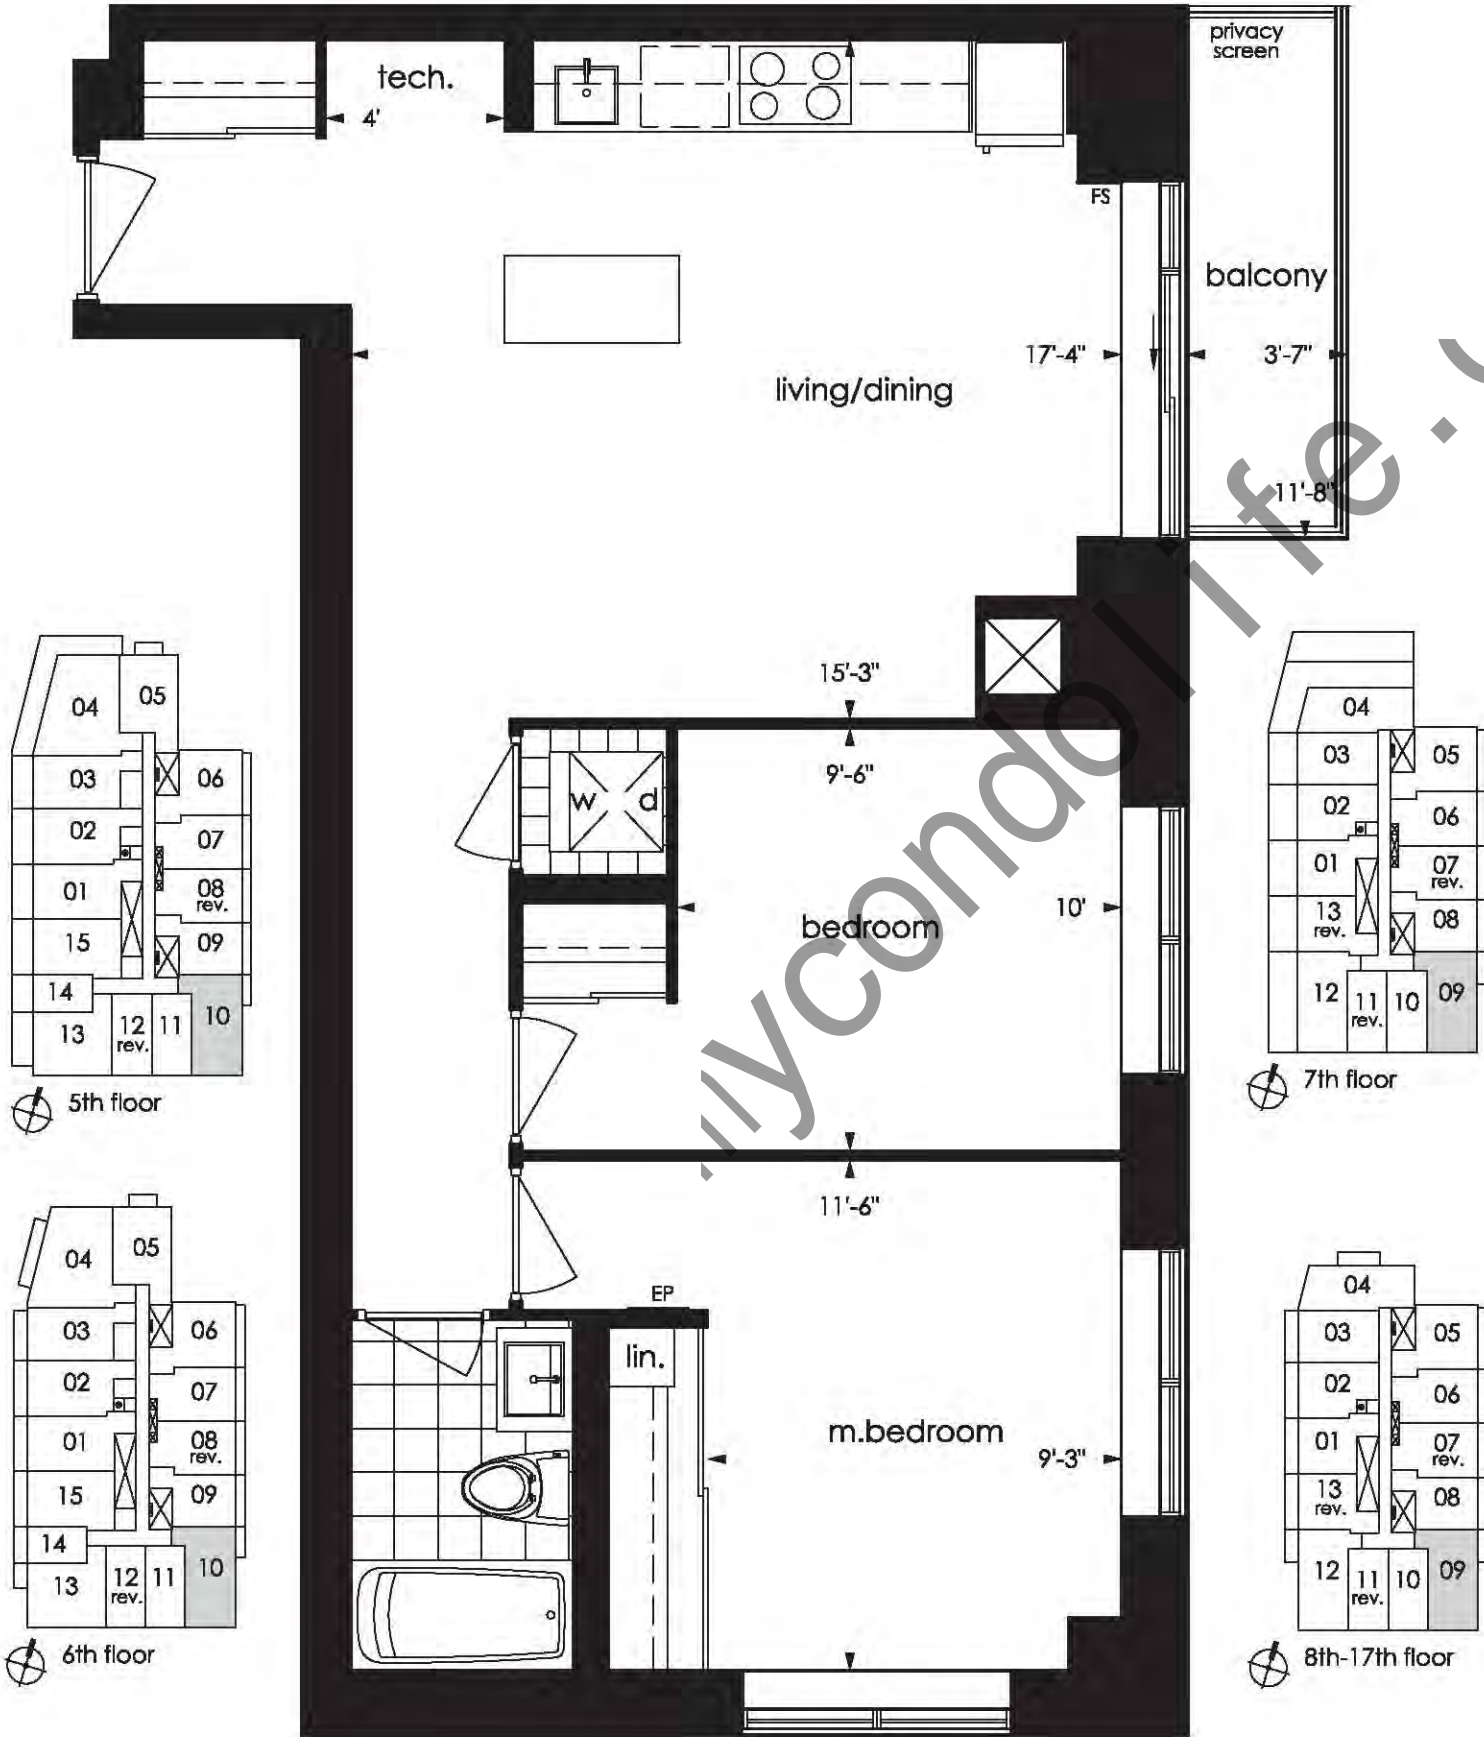

8th-17th floor

Pemberton Group

Materials, specifications, and floor plans are subject to change without notice.
All floor plans are approximate dimensions. Floor plans may be reversed.
Actual usable floor space may vary from the stated floor area. © S.O.E.

2A

condominium living on yonge

Turn your life on

two bedroom
745 sq.ft.

Materials, specifications, and floor plans are subject to change without notice.
All floor plans are approximate dimensions. Floor plans may be reversed.
Actual usable floor space may vary from the stated floor area. E. & O.E.

2B

condominium living on yonge

Turn your life on

two bedroom
790 sq.ft.

Pemberton Group

Materials, specifications, and floor plans are subject to change without notice.
All floor plans are approximate dimensions. Floor plans may be reversed.
Actual usable floor space may vary from the stated floor area. © G.O.E.

2C

condominium living on yonge

Turn your life on

two bedroom
800 sq.ft.

Pemberton Group

Materials, specifications, and floor plans are subject to change without notice.
All floor plans are approximate dimensions. Floor plans may be reversed.
Actual usable floor space may vary from the stated floor area. E. G. O.E.