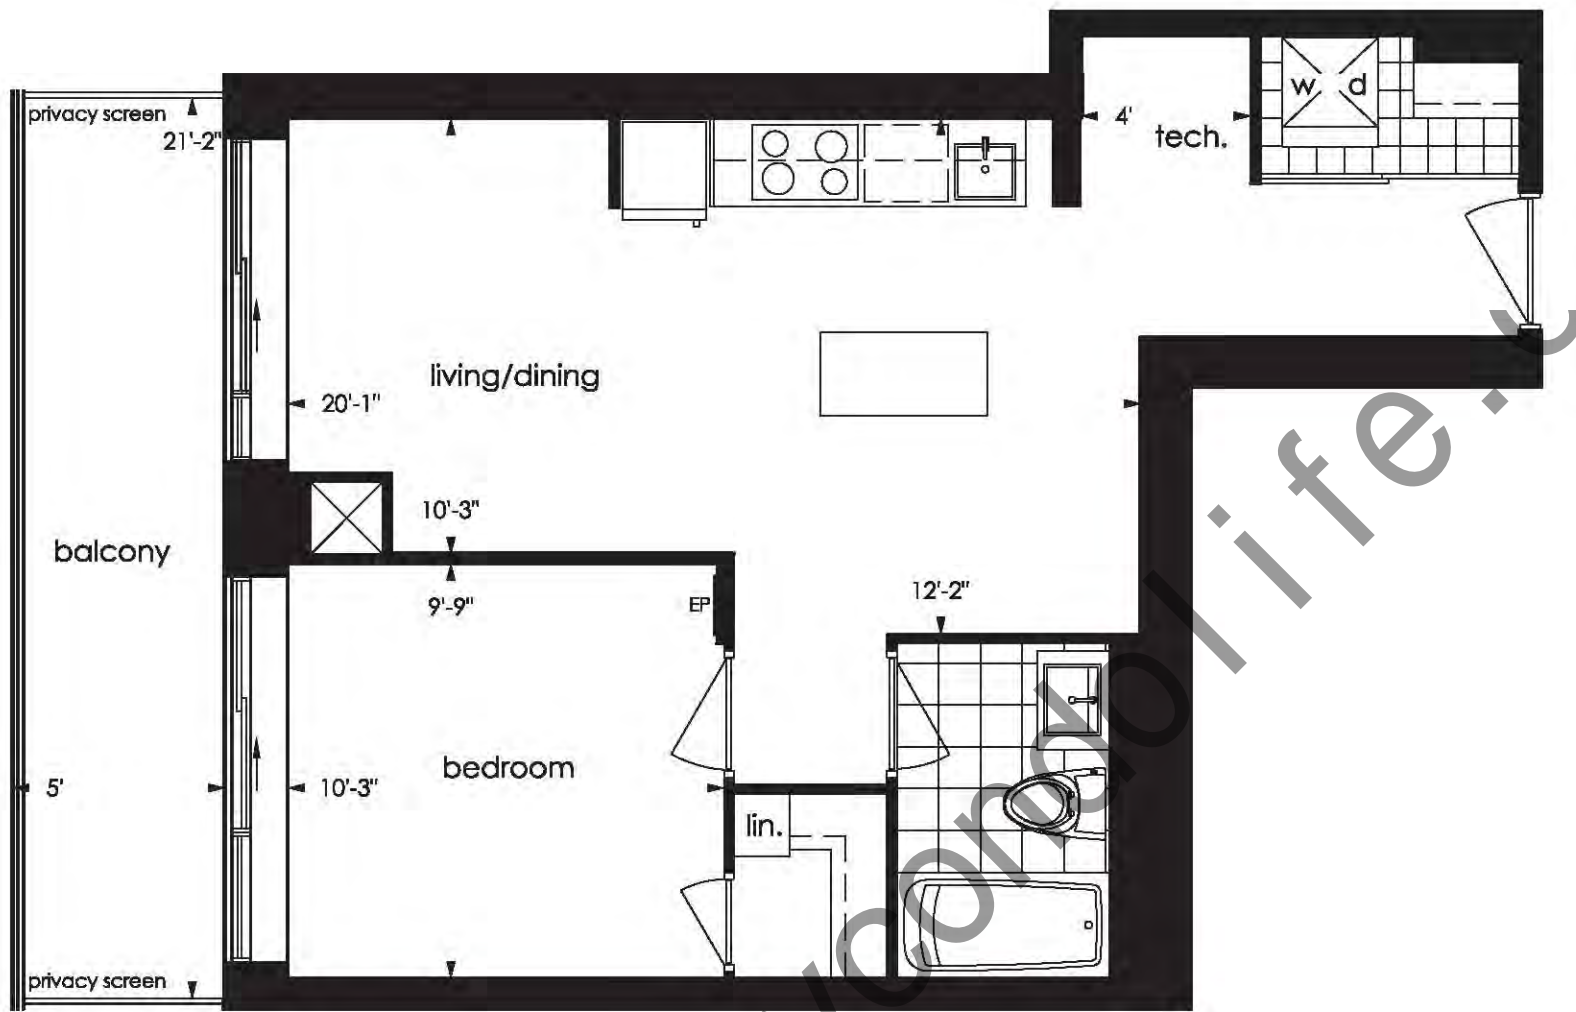

1A

condominium living on yonge

Turn your life on

one bedroom
495 sq.ft.

Pemberton Group

Materials, specifications, and floor plans are subject to change without notice.
All floor plans are approximate dimensions. Floor plans may be reversed.
Actual usable floor space may vary from the stated floor area. E. & O.E.

1B

condominium living on wheels

Turn your life on

one bedroom
570 sq.ft.

Materials, specifications, and floor plans are subject to change without notice.
All floor plans are approximate dimensions. Floor plans may be reversed.
Actual usable floor space may vary from the stated floor area. © G.O.C.

1C

condominium living on yonge

Turn your life on

one bedroom
575 sq.ft.

Pemberton Group

Materials, specifications, and floor plans are subject to change without notice.
All floor plans are approximate dimensions. Floor plans may be reversed.
Actual usable floor space may vary from the stated floor area. E. G. O.E.

1A+D

condominium living on yonge

Turn your life on

one bedroom plus den
615 sq.ft.

Materials, specifications, and floor plans are subject to change without notice.
All floor plans are approximate dimensions. Floor plans may be revised.
Actual usable floor space may vary from the stated floor area. E. G. O.E.