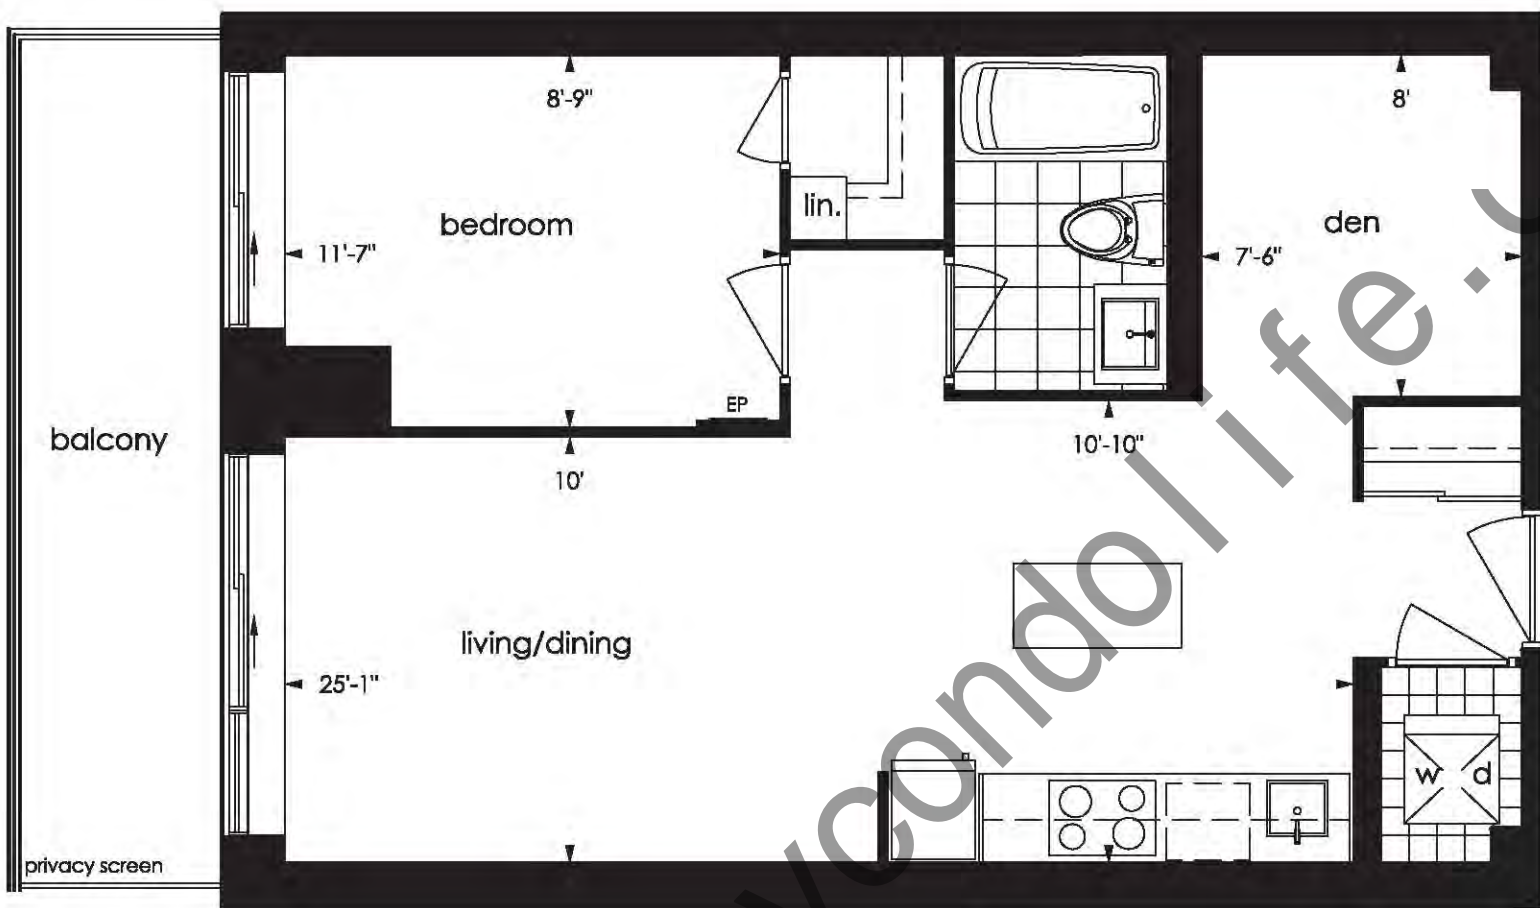

1B+D

condominium living on yonge

Turn your life on

one bedroom plus den
630 sq.ft.