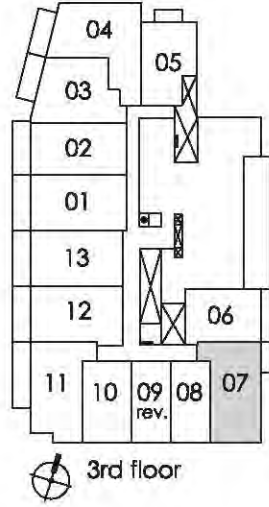

8th-17th floor

Pemberton Group

Materials, specifications, and floor plans are subject to change without notice.
All floor plans are approximate dimensions. Floor plans may be reversed.
Actual usable floor space may vary from the stated floor area. © S.O.E.

2A

condominium living on yonge

Turn your life on

two bedroom
745 sq.ft.

Materials, specifications, and floor plans are subject to change without notice.
All floor plans are approximate dimensions. Floor plans may be reversed.
Actual usable floor space may vary from the stated floor area. E. & O.E.

2B

condominium living on yonge

Turn your life on

two bedroom
790 sq.ft.

Pemberton Group

Materials, specifications, and floor plans are subject to change without notice.
All floor plans are approximate dimensions. Floor plans may be reversed.
Actual usable floor space may vary from the stated floor area. © G.O.E.

2C

condominium living on yonge

Turn your life on

two bedroom
800 sq.ft.

Pemberton Group

Materials, specifications, and floor plans are subject to change without notice.
All floor plans are approximate dimensions. Floor plans may be reversed.
Actual usable floor space may vary from the stated floor area. E. G. O.E.