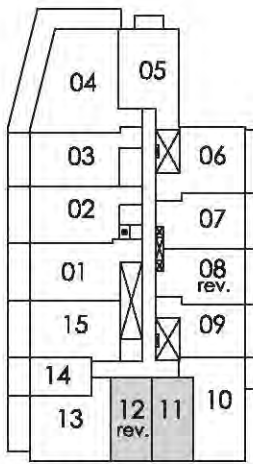

1A

condominium living on yonge

Turn your life on

one bedroom
495 sq.ft.

Pemberton Group

Materials, specifications, and floor plans are subject to change without notice.
All floor plans are approximate dimensions. Floor plans may be reversed.
Actual usable floor space may vary from the stated floor area. E. & O.E.

1B

condominium living on wheels

Turn your life on

one bedroom
570 sq.ft.

Materials, specifications, and floor plans are subject to change without notice.
All floor plans are approximate dimensions. Floor plans may be reversed.
Actual usable floor space may vary from the stated floor area. © G.O.C.

1C

condominium living on yonge

Turn your life on

one bedroom
575 sq.ft.

Pemberton Group

Materials, specifications, and floor plans are subject to change without notice.
All floor plans are approximate dimensions. Floor plans may be reversed.
Actual usable floor space may vary from the stated floor area. E. G. O.E.

1A+D

condominium living on yonge

Turn your life on

one bedroom plus den
615 sq.ft.

Materials, specifications, and floor plans are subject to change without notice.
All floor plans are approximate dimensions. Floor plans may be revised.
Actual usable floor space may vary from the stated floor area. E. G. O.E.