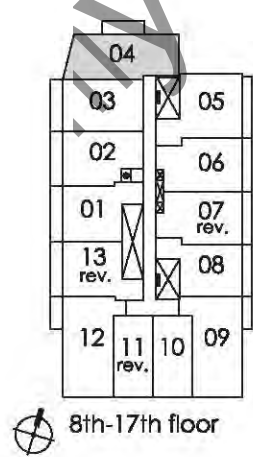

1C+D

condominium living on yonge

Turn your life on

one bedroom plus den
650 sq.ft.

Materials, specifications, and floor plans are subject to change without notice.
 All floor plans are approximate dimensions. Floor plans may be reversed.
 Actual usable floor space may vary from the stated floor area. E. G. O. C.

8th-17th floor

Pemberton Group

Materials, specifications, and floor plans are subject to change without notice.
All floor plans are approximate dimensions. Floor plans may be reversed.
Actual usable floor space may vary from the stated floor area. © S.O.E.

2A

condominium living on yonge

Turn your life on

two bedroom
745 sq.ft.

Materials, specifications, and floor plans are subject to change without notice.
All floor plans are approximate dimensions. Floor plans may be reversed.
Actual usable floor space may vary from the stated floor area. E. & O.E.