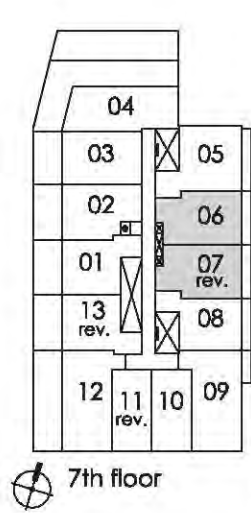

1C+D

condominium living on yonge

Turn your life on

one bedroom plus den
650 sq.ft.