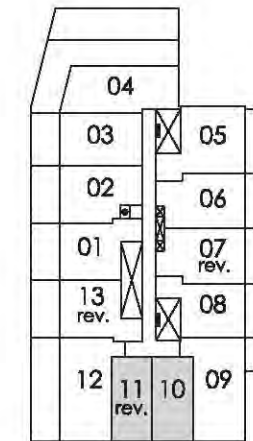

1A

condominium living on yonge

Turn your life on

one bedroom
495 sq.ft.

Pemberton Group

Materials, specifications, and floor plans are subject to change without notice.
All floor plans are approximate dimensions. Floor plans may be reversed.
Actual usable floor space may vary from the stated floor area. E. & O.E.

1B

condominium living on wheels

Turn your life on

one bedroom
570 sq.ft.

Materials, specifications, and floor plans are subject to change without notice.
All floor plans are approximate dimensions. Floor plans may be reversed.
Actual usable floor space may vary from the stated floor area. © G.O.C.

1C

condominium living on yonge

Turn your life on

one bedroom
575 sq.ft.

Pemberton Group

Materials, specifications, and floor plans are subject to change without notice.
All floor plans are approximate dimensions. Floor plans may be reversed.
Actual usable floor space may vary from the stated floor area. E. G. O.E.