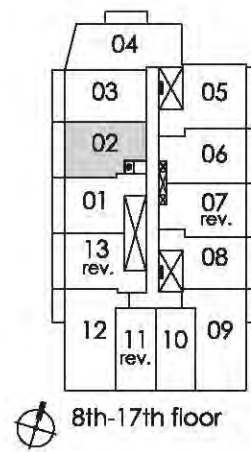

1A+D

condominium living on yonge

Turn your life on

one bedroom plus den
615 sq.ft.