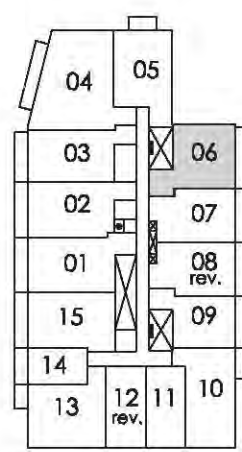

1D+D

condominium living on yonge

Turn your life on

one bedroom plus den
715 sq.ft.

6th floor

Pemberton Group