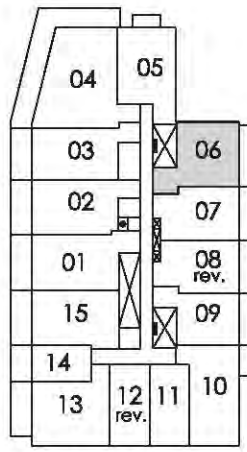

1D+D

condominium living on yonge

Turn your life on

one bedroom plus den
715 sq.ft.

5th floor

Pemberton Group