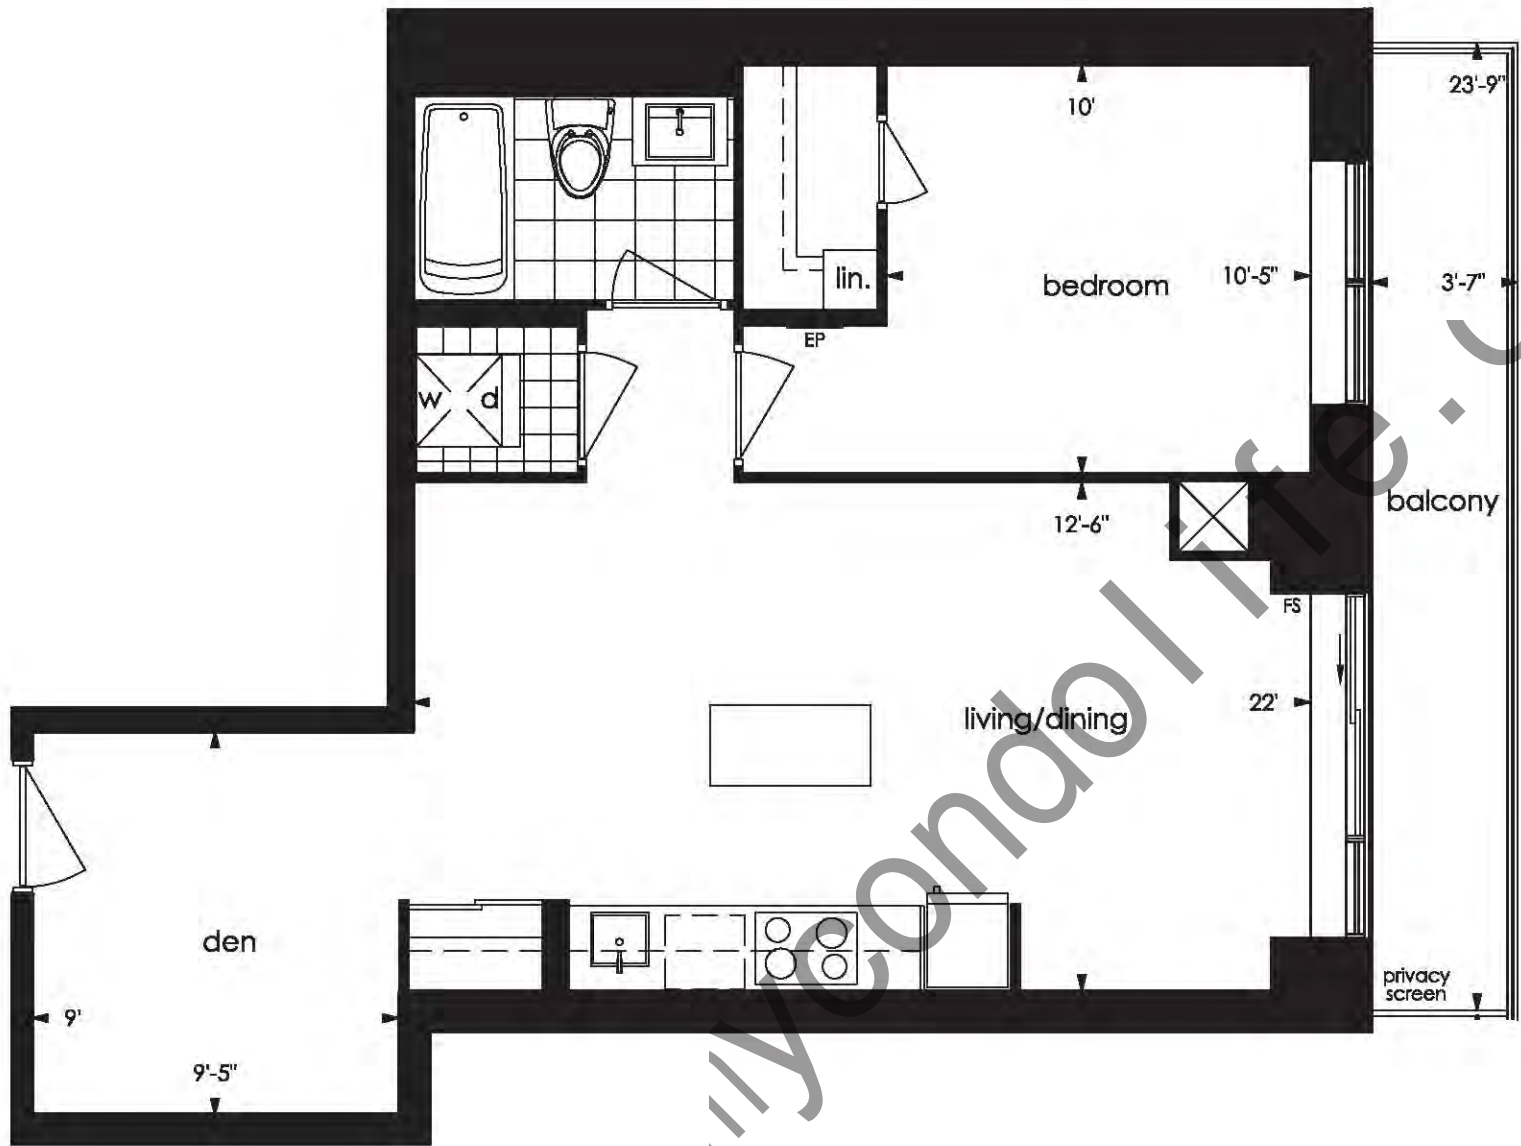

1D+D

condominium living on yonge

Turn your life on

one bedroom plus den
715 sq.ft.

4th floor