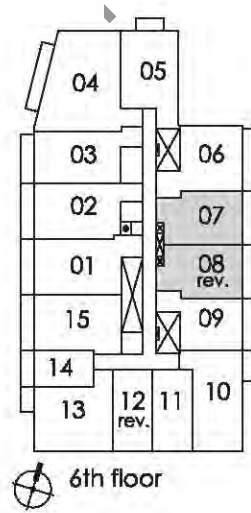

1C+D

condominium living on yonge

Turn your life on

one bedroom plus den
650 sq.ft.