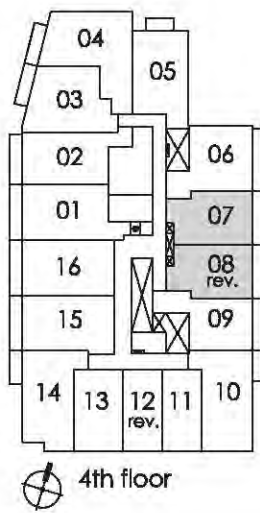

1C+D

condominium living on yonge

Turn your life on

one bedroom plus den
650 sq.ft.