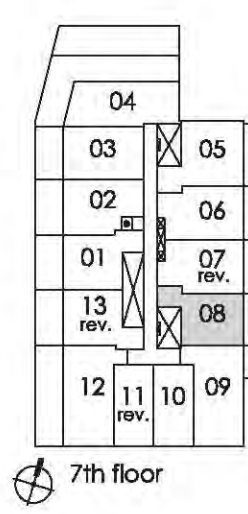

1B

condominium living on wheels

Turn your life on

one bedroom
570 sq.ft.