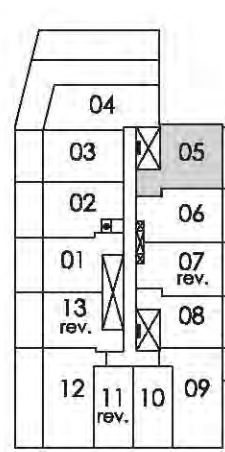

1D+D

condominium living on yonge

Turn your life on

one bedroom plus den
715 sq.ft.

7th floor

Pemberton Group