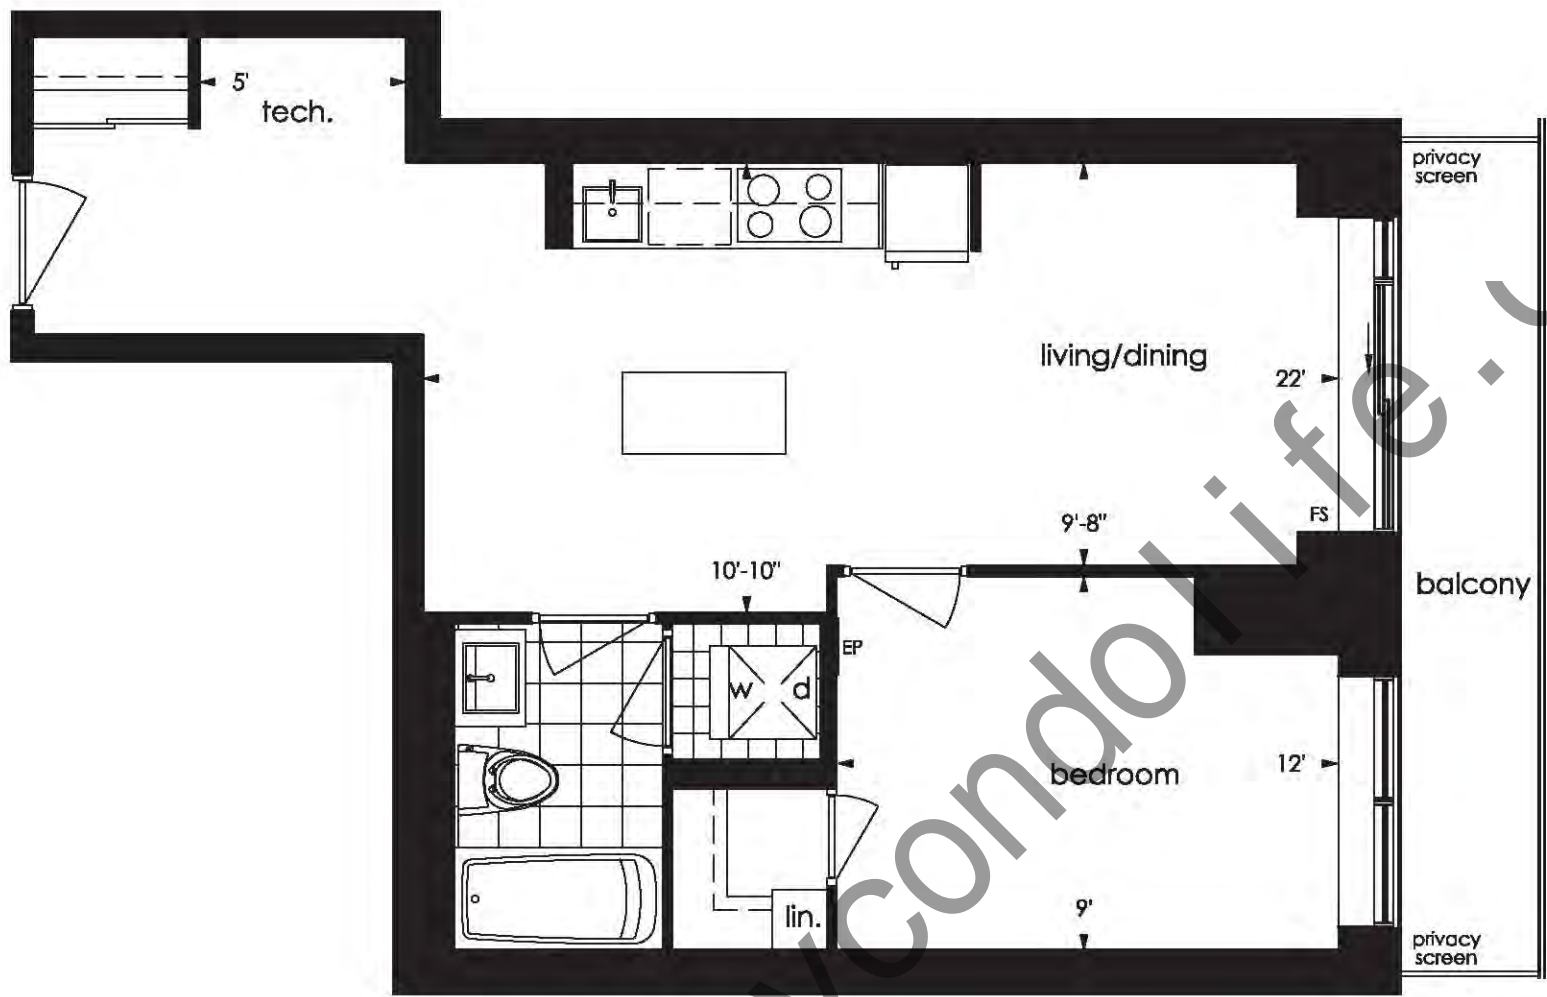

1B

condominium living on wheels

Turn your life on

one bedroom
570 sq.ft.