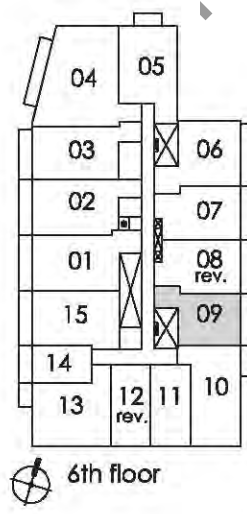

1B

condominium living on wheels

Turn your life on

one bedroom
570 sq.ft.