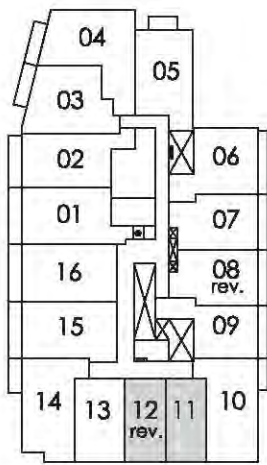

1A

condominium living on yonge

Turn your life on

one bedroom
495 sq.ft.

Pemberton Group

Materials, specifications, and floor plans are subject to change without notice.
All floor plans are approximate dimensions. Floor plans may be reversed.
Actual usable floor space may vary from the stated floor area. E. & O.E.

1B

condominium living on wheels

Turn your life on

one bedroom
570 sq.ft.

Materials, specifications, and floor plans are subject to change without notice.
All floor plans are approximate dimensions. Floor plans may be reversed.
Actual usable floor space may vary from the stated floor area. © G.O.C.

1C

condominium living on yonge

Turn your life on

one bedroom
575 sq.ft.

Pemberton Group

Materials, specifications, and floor plans are subject to change without notice.
All floor plans are approximate dimensions. Floor plans may be reversed.
Actual usable floor space may vary from the stated floor area. E. G. O.E.

1A+D

condominium living on yonge

Turn your life on

one bedroom plus den
615 sq.ft.

Materials, specifications, and floor plans are subject to change without notice.
All floor plans are approximate dimensions. Floor plans may be revised.
Actual usable floor space may vary from the stated floor area. E. G. O.E.