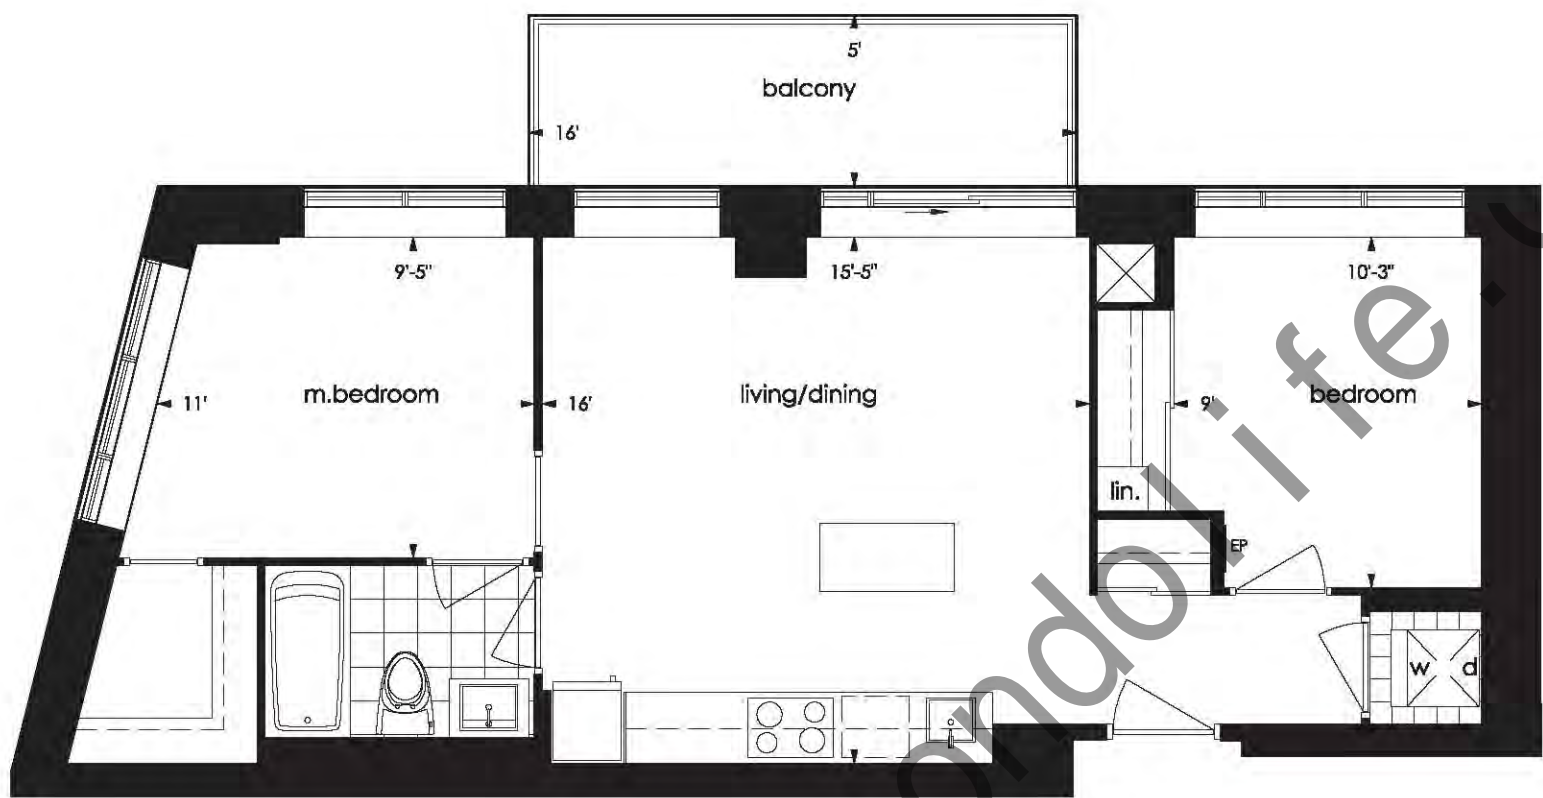

1D+D

condominium living on yonge

Turn your life on

one bedroom plus den
715 sq.ft.

4th floor

5th floor

6th floor

7th floor

8th-17th floor

Pemberton Group

Materials, specifications, and floor plans are subject to change without notice.
All floor plans are approximate dimensions. Floor plans may be reversed.
Actual usable floor space may vary from the stated floor area. © S.O.E.

2A

condominium living on yonge

Turn your life on

two bedroom
745 sq.ft.

Materials, specifications, and floor plans are subject to change without notice.
All floor plans are approximate dimensions. Floor plans may be reversed.
Actual usable floor space may vary from the stated floor area. E. & O.E.