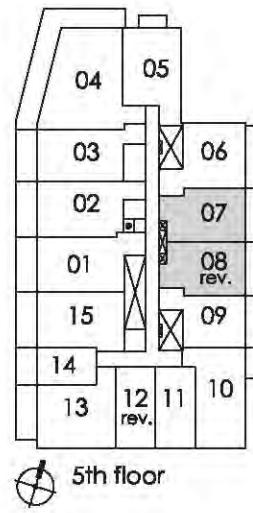

1C+D

condominium living on yonge

Turn your life on

one bedroom plus den
650 sq.ft.