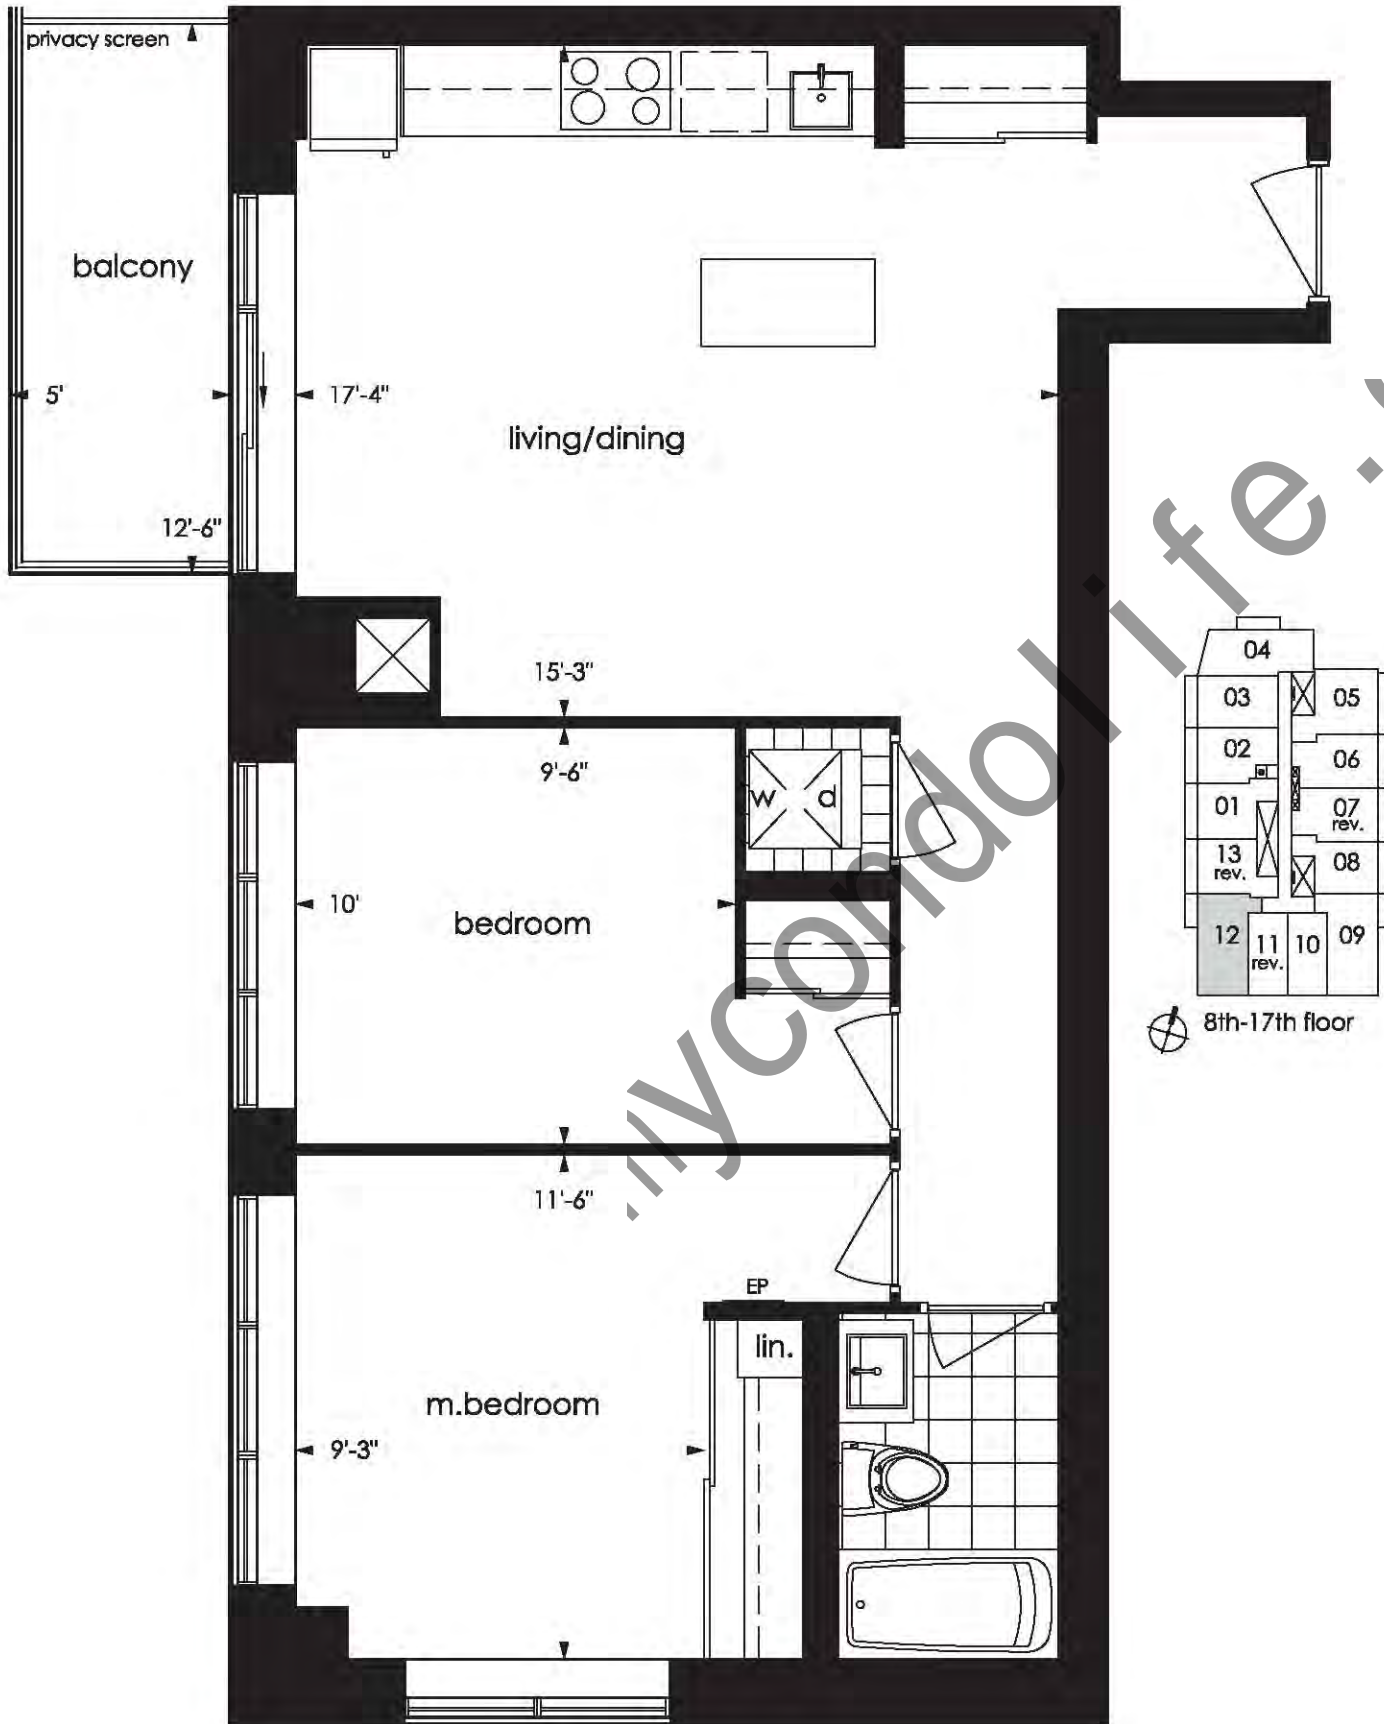

8th-17th floor

Pemberton Group

Materials, specifications, and floor plans are subject to change without notice.
All floor plans are approximate dimensions. Floor plans may be reversed.
Actual usable floor space may vary from the stated floor area. © S.O.E.

2A

condominium living on yonge

Turn your life on

two bedroom
745 sq.ft.

Materials, specifications, and floor plans are subject to change without notice.
All floor plans are approximate dimensions. Floor plans may be reversed.
Actual usable floor space may vary from the stated floor area. E. & O.E.

2B

condominium living on yonge

Turn your life on

two bedroom
790 sq.ft.

Pemberton Group

Materials, specifications, and floor plans are subject to change without notice.
All floor plans are approximate dimensions. Floor plans may be reversed.
Actual usable floor space may vary from the stated floor area. © G.O.E.

2C

condominium living on yonge

Turn your life on

two bedroom
800 sq.ft.

Pemberton Group

Materials, specifications, and floor plans are subject to change without notice.
All floor plans are approximate dimensions. Floor plans may be reversed.
Actual usable floor space may vary from the stated floor area. E. G. O.E.