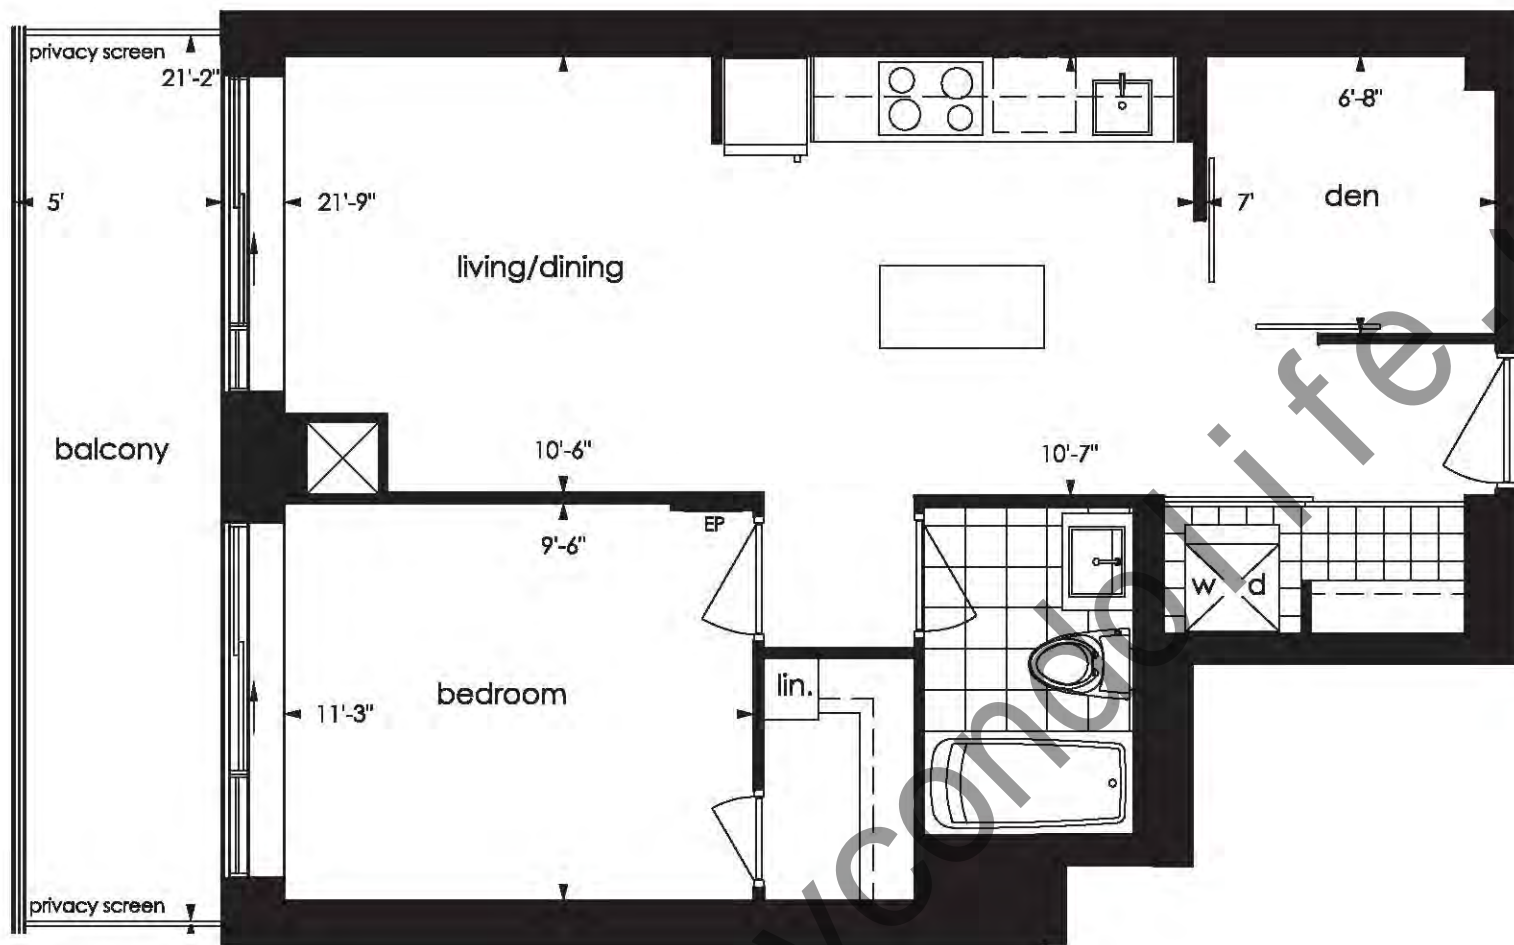

1A+D

condominium living on yonge

Turn your life on

one bedroom plus den
615 sq.ft.