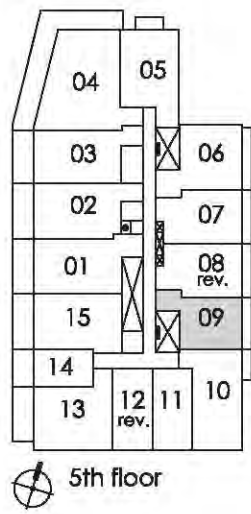

1B

condominium living on wheels

Turn your life on

one bedroom
570 sq.ft.