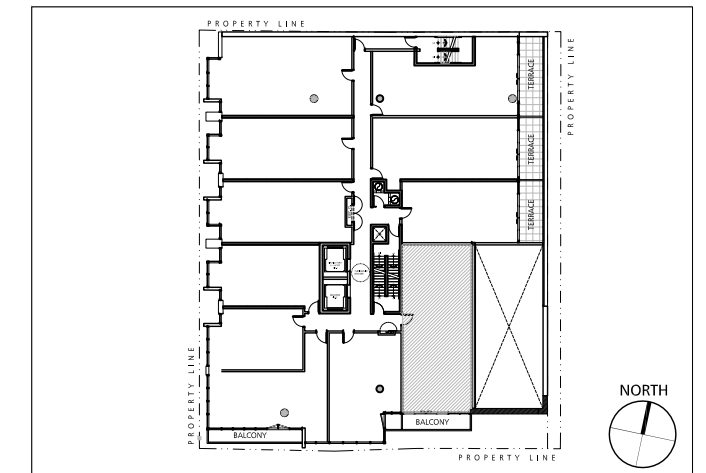

12 DEGREES

KEYPLAN

UNIT 306

1 BEDROOM

LIVING SPACE

634 SQ.FT.

TERRACE SPACE

151 SQ.FT.

12 DEGREES

KEYPLAN

UNIT 307

2 BEDROOM+DEN

*** FAMILY SIZED UNIT**

LIVING SPACE

1,032 SQ.FT.

BALCONY SPACE