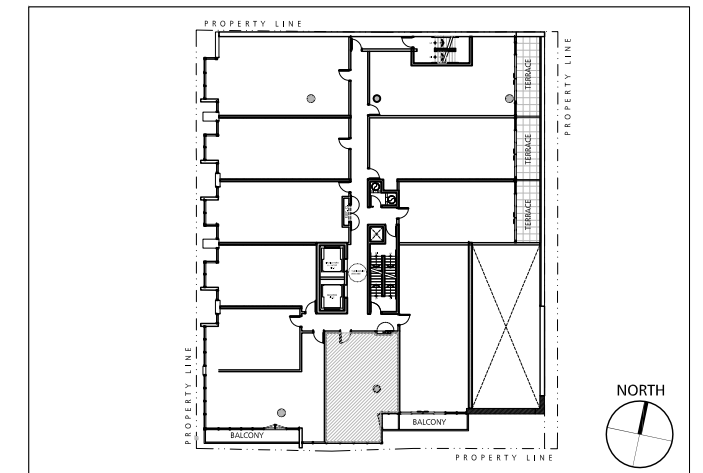

12 DEGREES

KEYPLAN

UNIT 306

1 BEDROOM

LIVING SPACE

634 SQ.FT.

TERRACE SPACE

151 SQ.FT.

12 DEGREES

KEYPLAN

UNIT 307

2 BEDROOM+DEN

*** FAMILY SIZED UNIT**

LIVING SPACE

1,032 SQ.FT.

BALCONY SPACE

99 SQ.FT.

12 DEGREES

KEYPLAN

UNIT 308

1 BEDROOM+DEN

LIVING SPACE

649 SQ.FT.

BALCONY SPACE