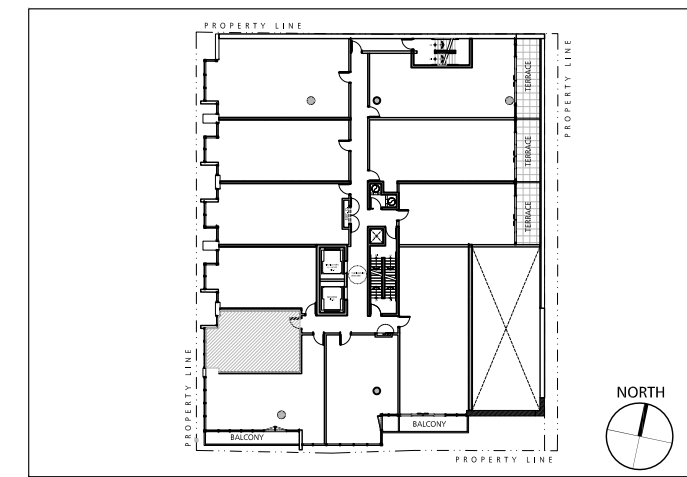

110 SQ.FT.

LIVE/DINE
15'-1" X 20'-7"

BEDROOM
ALCOVE

BATHROOM

CLOSET

CLOSET

12 DEGREES

KEYPLAN