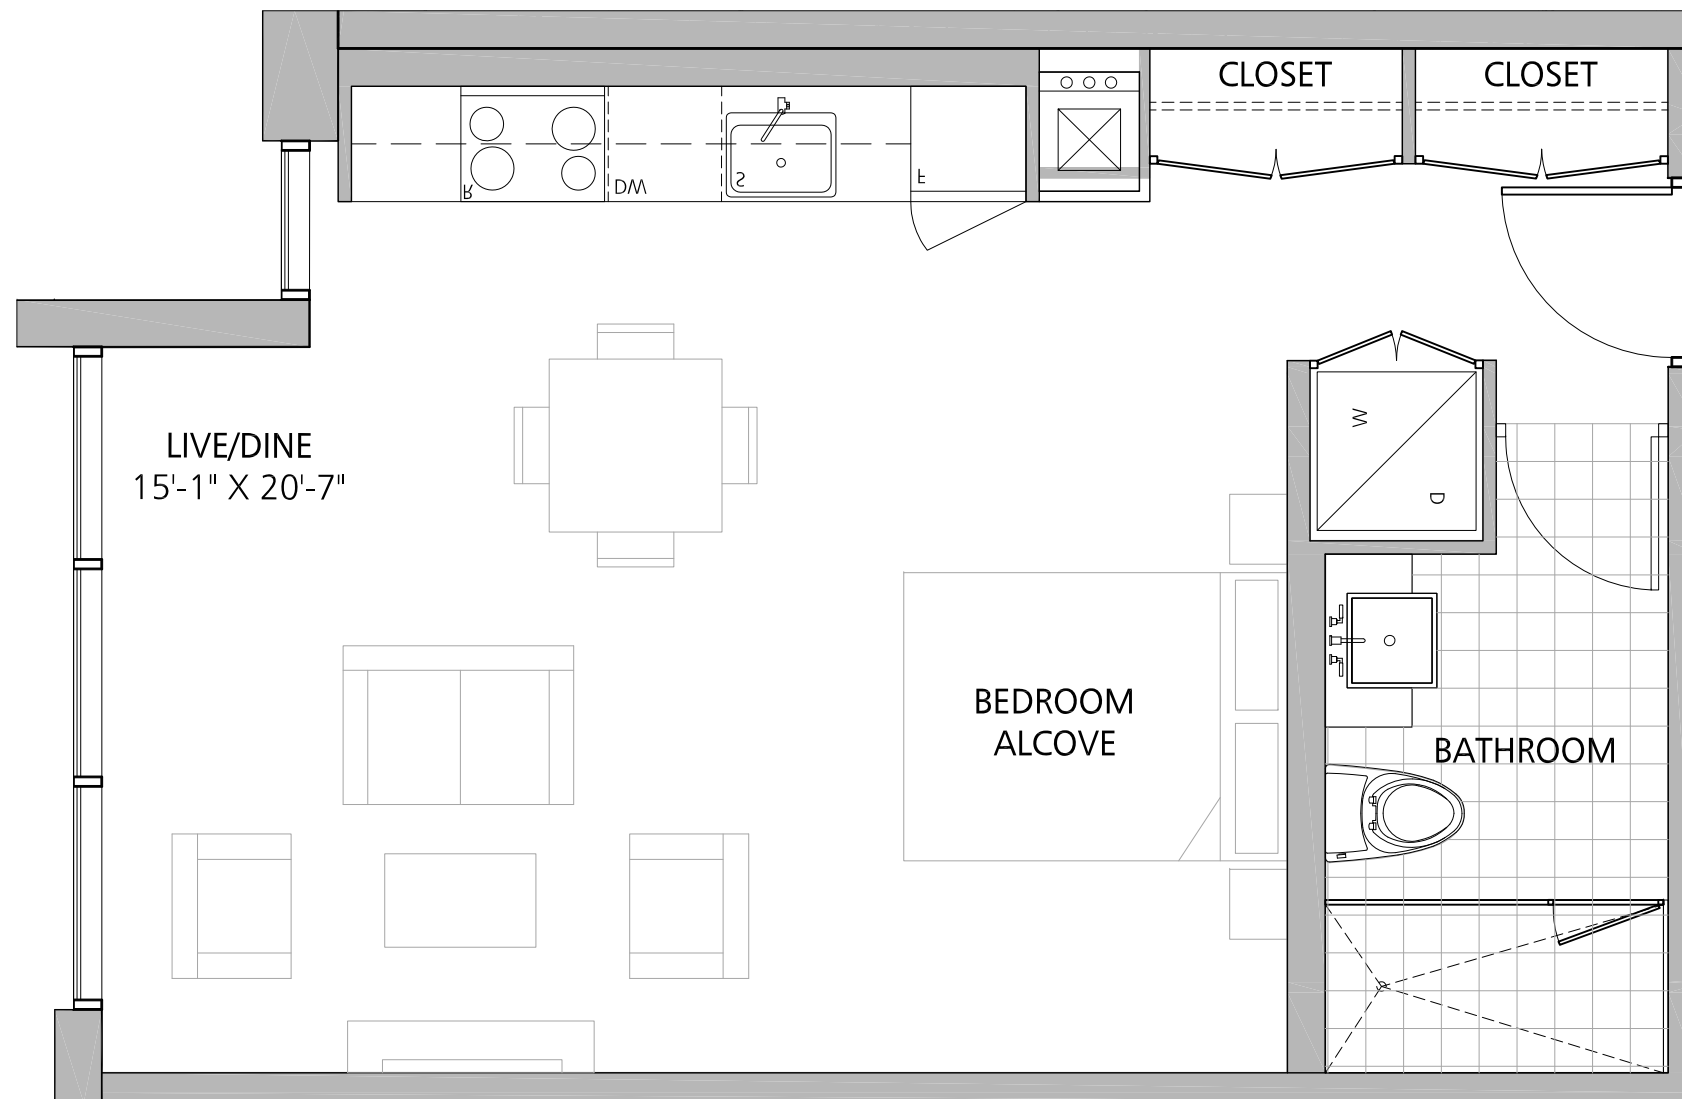

99 SQ.FT.

12 DEGREES

KEYPLAN

UNIT 308

1 BEDROOM+DEN

LIVING SPACE

649 SQ.FT.

BALCONY SPACE

24 SQ.FT.

12 DEGREES

KEYPLAN

UNIT 309

1 BEDROOM+DEN

LIVING SPACE

711 SQ.FT.

BALCONY SPACE

110 SQ.FT.

LIVE/DINE
15'-1" X 20'-7"

BEDROOM
ALCOVE

BATHROOM

CLOSET

CLOSET

12 DEGREES

KEYPLAN