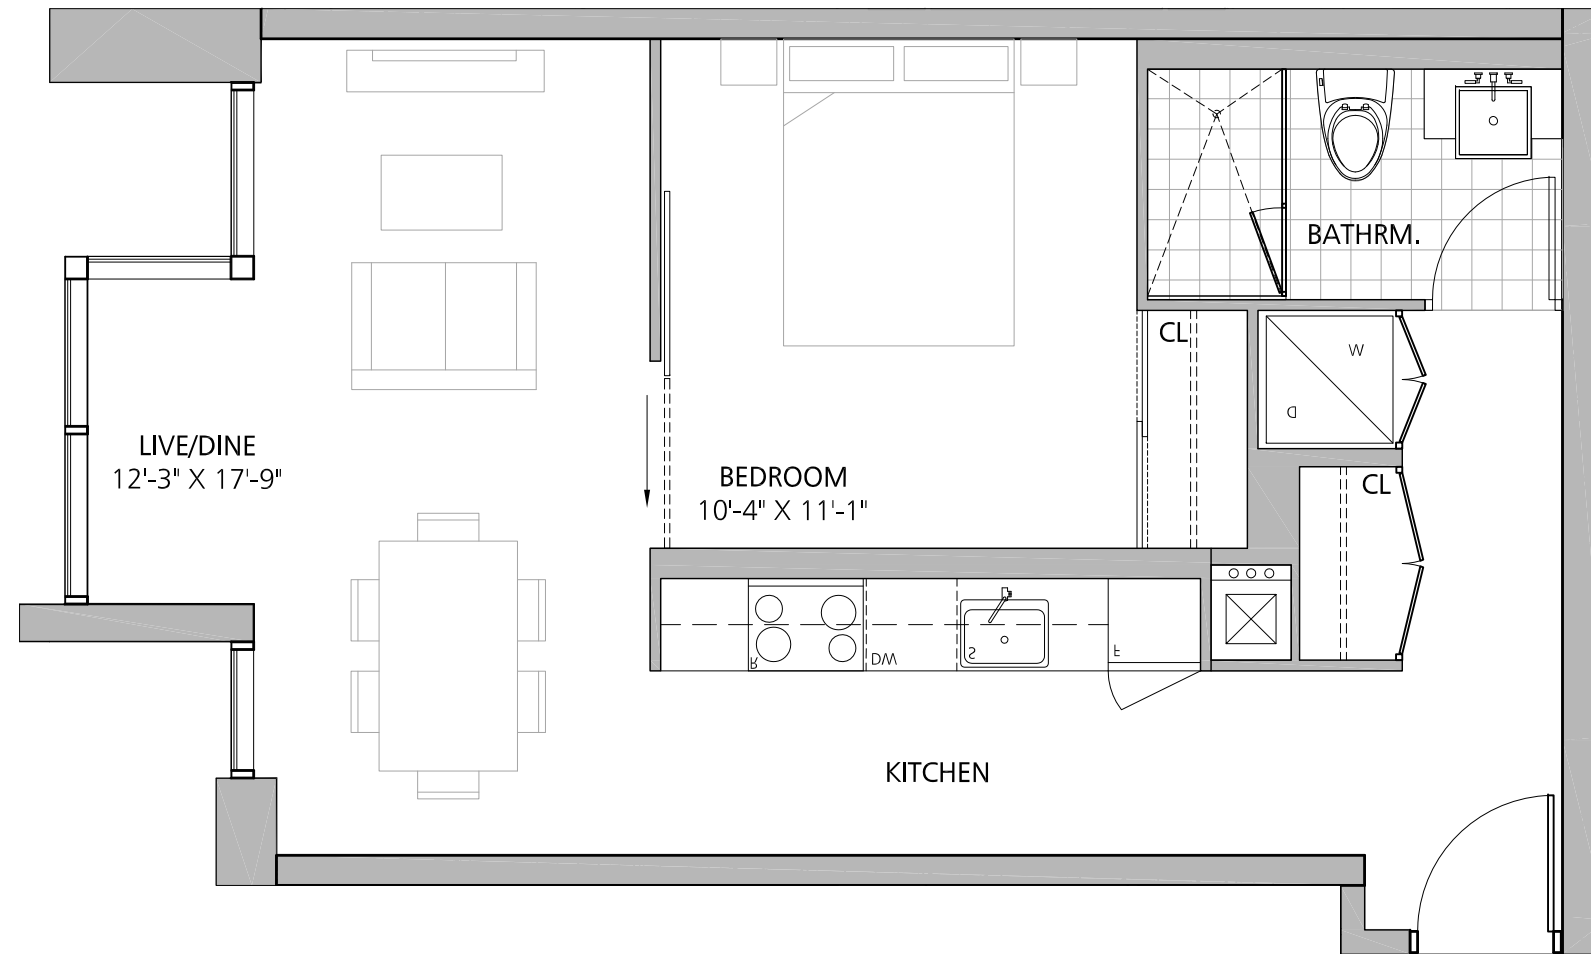

24 SQ.FT.

12 DEGREES

KEYPLAN

UNIT 309

1 BEDROOM+DEN

LIVING SPACE

711 SQ.FT.

BALCONY SPACE

110 SQ.FT.

LIVE/DINE
15'-1" X 20'-7"

BEDROOM
ALCOVE

BATHROOM

CLOSET

CLOSET

12 DEGREES

KEYPLAN

UNIT 310

STUDIO

LIVING SPACE
500 SQ.FT.

12 DEGREES

KEYPLAN

UNIT 311

1 BEDROOM

LIVING SPACE
596 SQ.FT.

12 DEGREES

KEYPLAN

UNIT 401

1 BEDROOM

LIVING SPACE

629 SQ.FT.

TERRACE SPACE

71 SQ.FT.