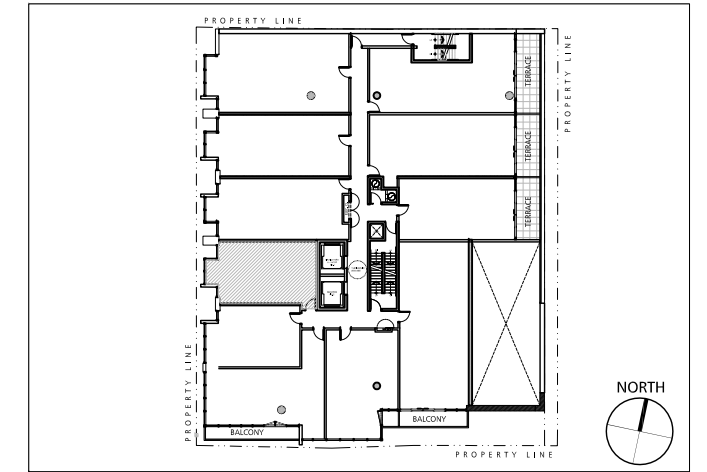

12 DEGREES

KEYPLAN

UNIT 311

1 BEDROOM

LIVING SPACE
596 SQ.FT.